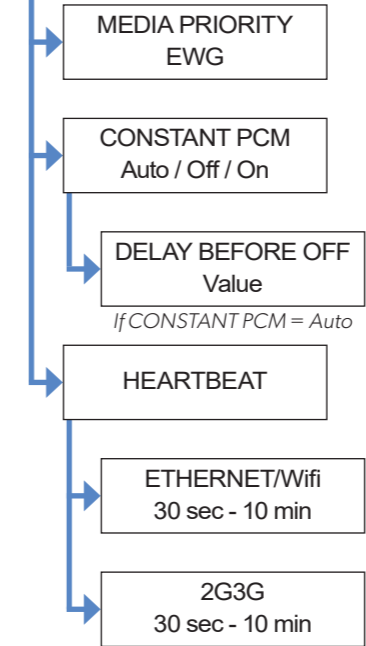

CONFIGURATION MONITOR.STATION

W & WIP ALARM PANEL

MENU STRUCTURE

W & WIP ALARM PANEL

MENU STRUCTURE

GENERAL PARAMETERS

AREAS AND DEVICES

CONFIGURATION MONITOR.STATION

W & WIP ALARM PANEL

MENU STRUCTURE

GENERAL PARAMETERS

PCM PARAMETERS

CONFIGURATION MONITOR.STATION

W & WIP ALARM PANEL

GENERAL PARAMETERS

CONFIGURATION MONITOR.STATION