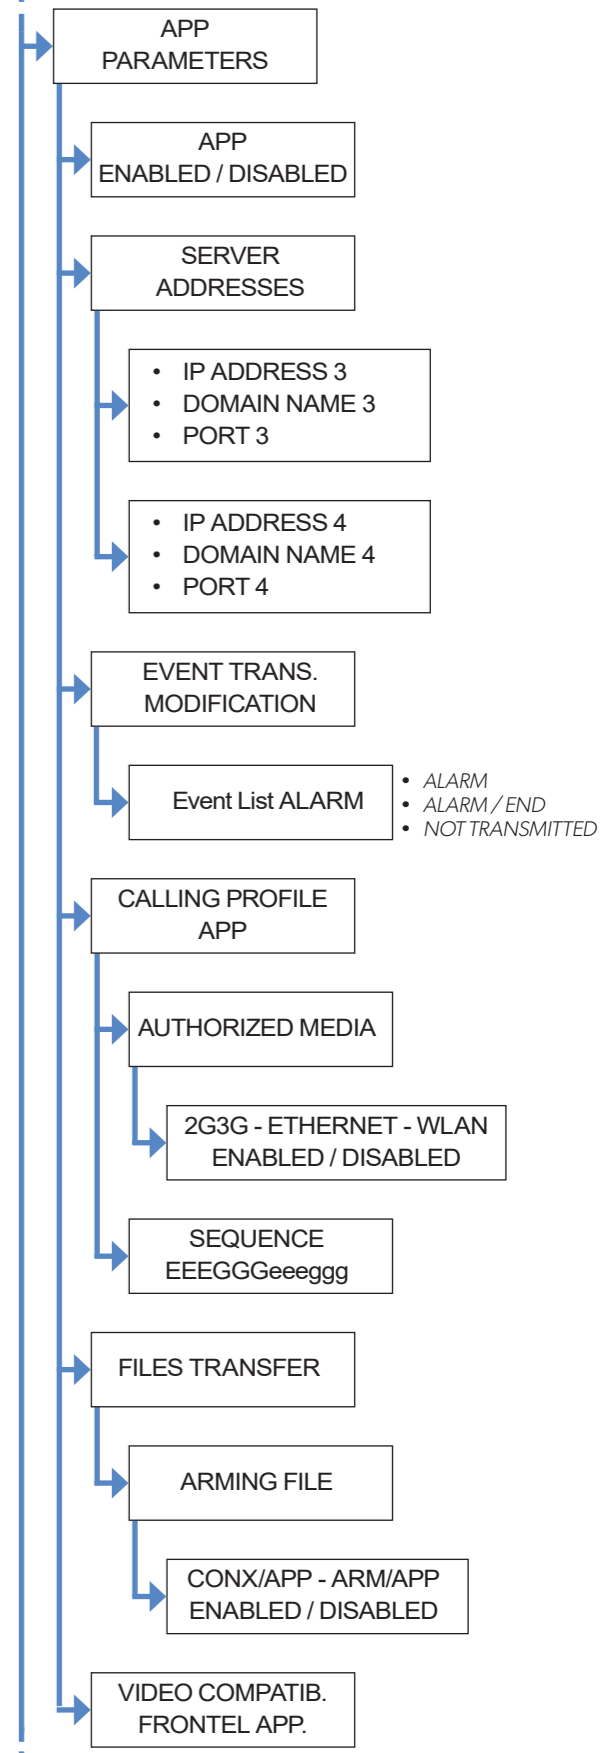

W & WIP ALARM PANEL

DOC. - REF. 2100-W
LAST UPDATE : APRIL 2017
SOFTWARE VERSION : 08.13.10.XXX

W & WIP ALARM PANEL

MENU STRUCTURE

W & WIP ALARM PANEL

MENU STRUCTURE

GENERAL PARAMETERS

AREAS AND DEVICES

CONFIGURATION MONITOR.STATION

W & WIP ALARM PANEL

MENU STRUCTURE

W & WIP ALARM PANEL

MENU STRUCTURE

GENERAL PARAMETERS

AREAS AND DEVICES

CONFIGURATION MONITOR.STATION

W & WIP ALARM PANEL

MENU STRUCTURE

GENERAL PARAMETERS

PCM PARAMETERS

CONFIGURATION MONITOR.STATION

W & WIP ALARM PANEL

GENERAL PARAMETERS

CONFIGURATION MONITOR.STATION