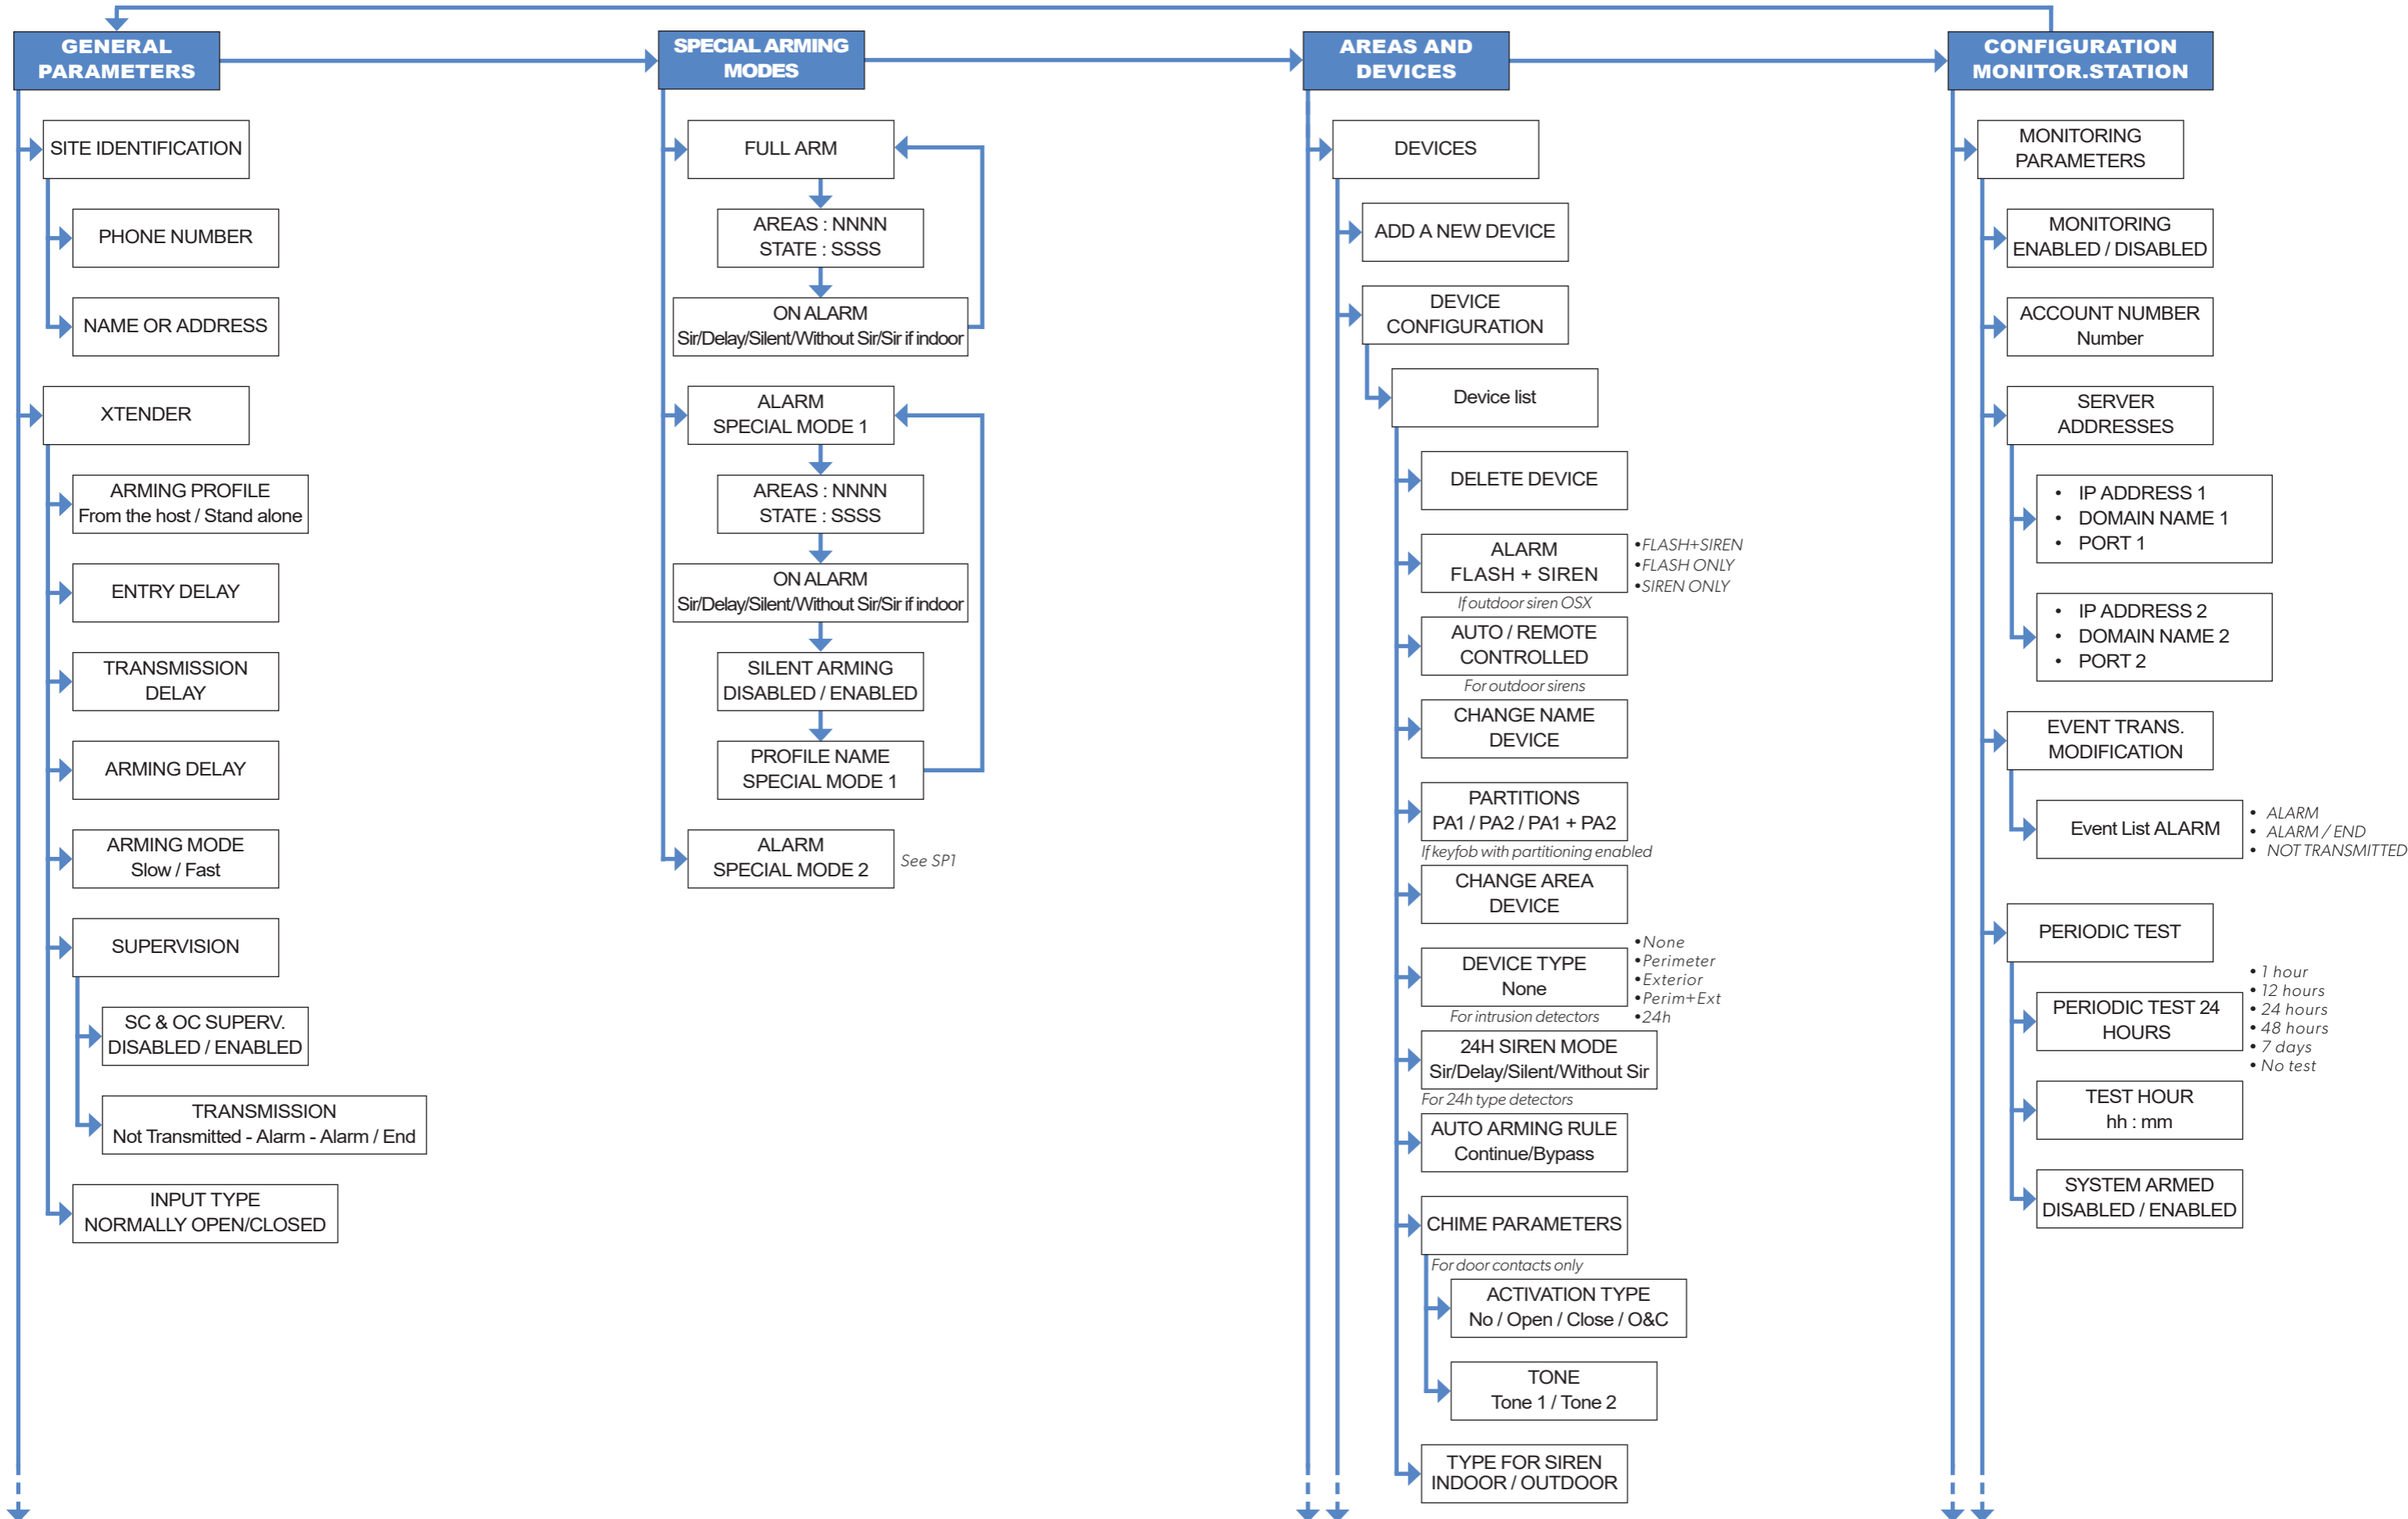

W & WIP ALARM PANEL

DOC. - REF. 2100-W
LAST UPDATE : APRIL 2017
SOFTWARE VERSION : 08.13.10.XXX

W & WIP ALARM PANEL

MENU STRUCTURE

W & WIP ALARM PANEL

MENU STRUCTURE

GENERAL PARAMETERS

AREAS AND DEVICES

CONFIGURATION MONITOR.STATION

W & WIP ALARM PANEL

MENU STRUCTURE

W & WIP ALARM PANEL

MENU STRUCTURE

GENERAL PARAMETERS

AREAS AND DEVICES

CONFIGURATION MONITOR.STATION

W & WIP ALARM PANEL

MENU STRUCTURE

GENERAL PARAMETERS

PCM PARAMETERS

CONFIGURATION MONITOR.STATION

W & WIP ALARM PANEL

GENERAL PARAMETERS

CONFIGURATION MONITOR.STATION