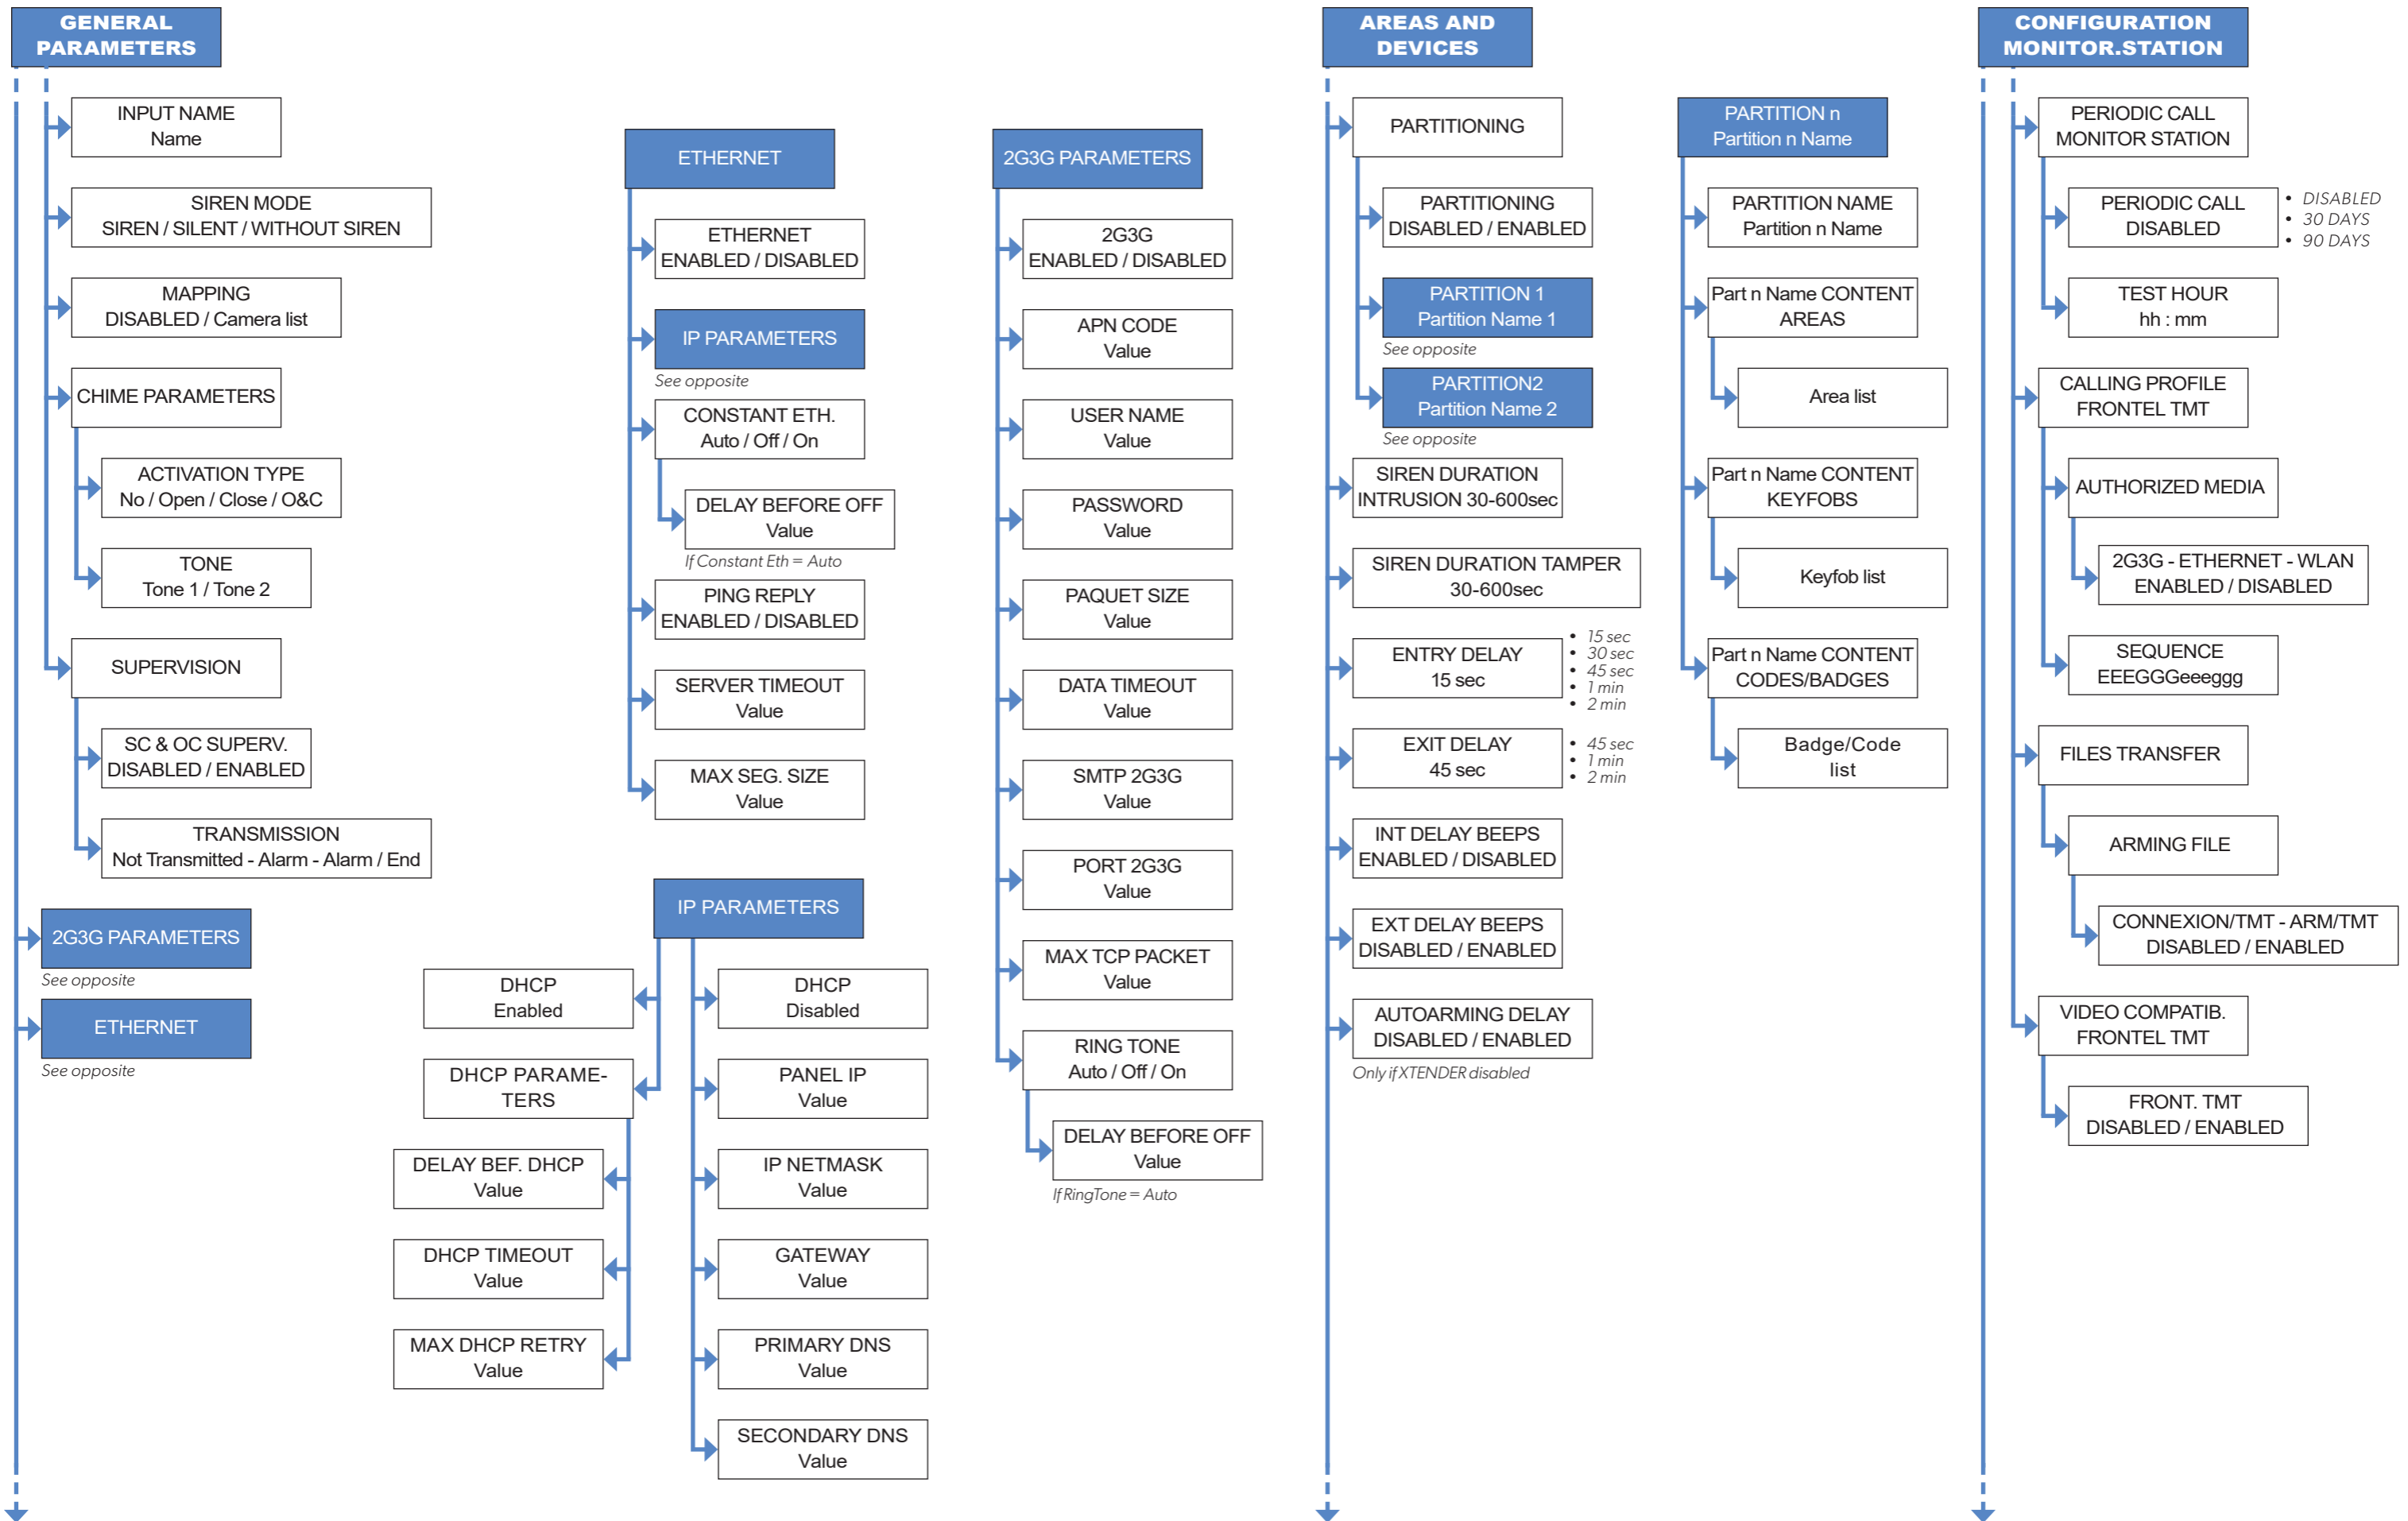

W & WIP ALARM PANEL

DOC. - REF. 2100-W
LAST UPDATE : APRIL 2017
SOFTWARE VERSION : 08.13.10.XXX

W & WIP ALARM PANEL

MENU STRUCTURE

W & WIP ALARM PANEL

MENU STRUCTURE

GENERAL PARAMETERS

AREAS AND DEVICES

CONFIGURATION MONITOR.STATION

W & WIP ALARM PANEL

MENU STRUCTURE

W & WIP ALARM PANEL

MENU STRUCTURE

GENERAL PARAMETERS

AREAS AND DEVICES

CONFIGURATION MONITOR.STATION

W & WIP ALARM PANEL

MENU STRUCTURE

GENERAL PARAMETERS

PCM PARAMETERS

CONFIGURATION MONITOR.STATION

W & WIP ALARM PANEL

GENERAL PARAMETERS

CONFIGURATION MONITOR.STATION