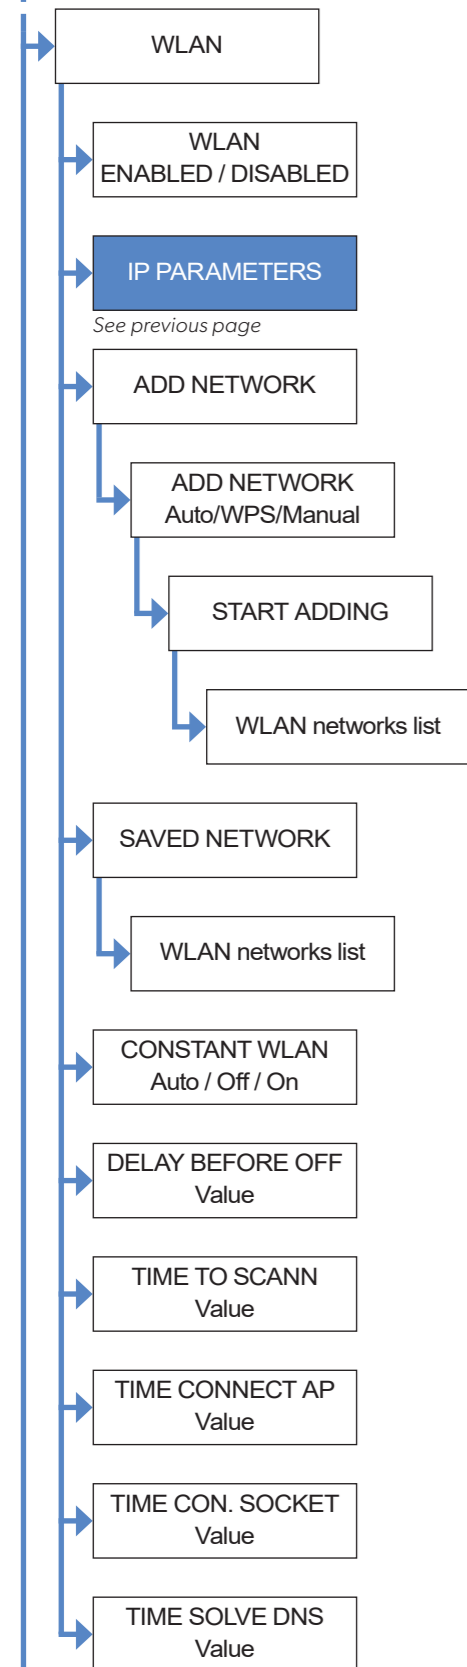

W & WIP ALARM PANEL

DOC. - REF. 2100-W
LAST UPDATE : APRIL 2017
SOFTWARE VERSION : 08.13.10.XXX

W & WIP ALARM PANEL

MENU STRUCTURE

W & WIP ALARM PANEL

MENU STRUCTURE

GENERAL PARAMETERS

AREAS AND DEVICES

CONFIGURATION MONITOR.STATION

W & WIP ALARM PANEL

MENU STRUCTURE

W & WIP ALARM PANEL

MENU STRUCTURE

GENERAL PARAMETERS

AREAS AND DEVICES

CONFIGURATION MONITOR.STATION

W & WIP ALARM PANEL

MENU STRUCTURE

GENERAL PARAMETERS

PCM PARAMETERS

CONFIGURATION MONITOR.STATION

W & WIP ALARM PANEL

GENERAL PARAMETERS

CONFIGURATION MONITOR.STATION