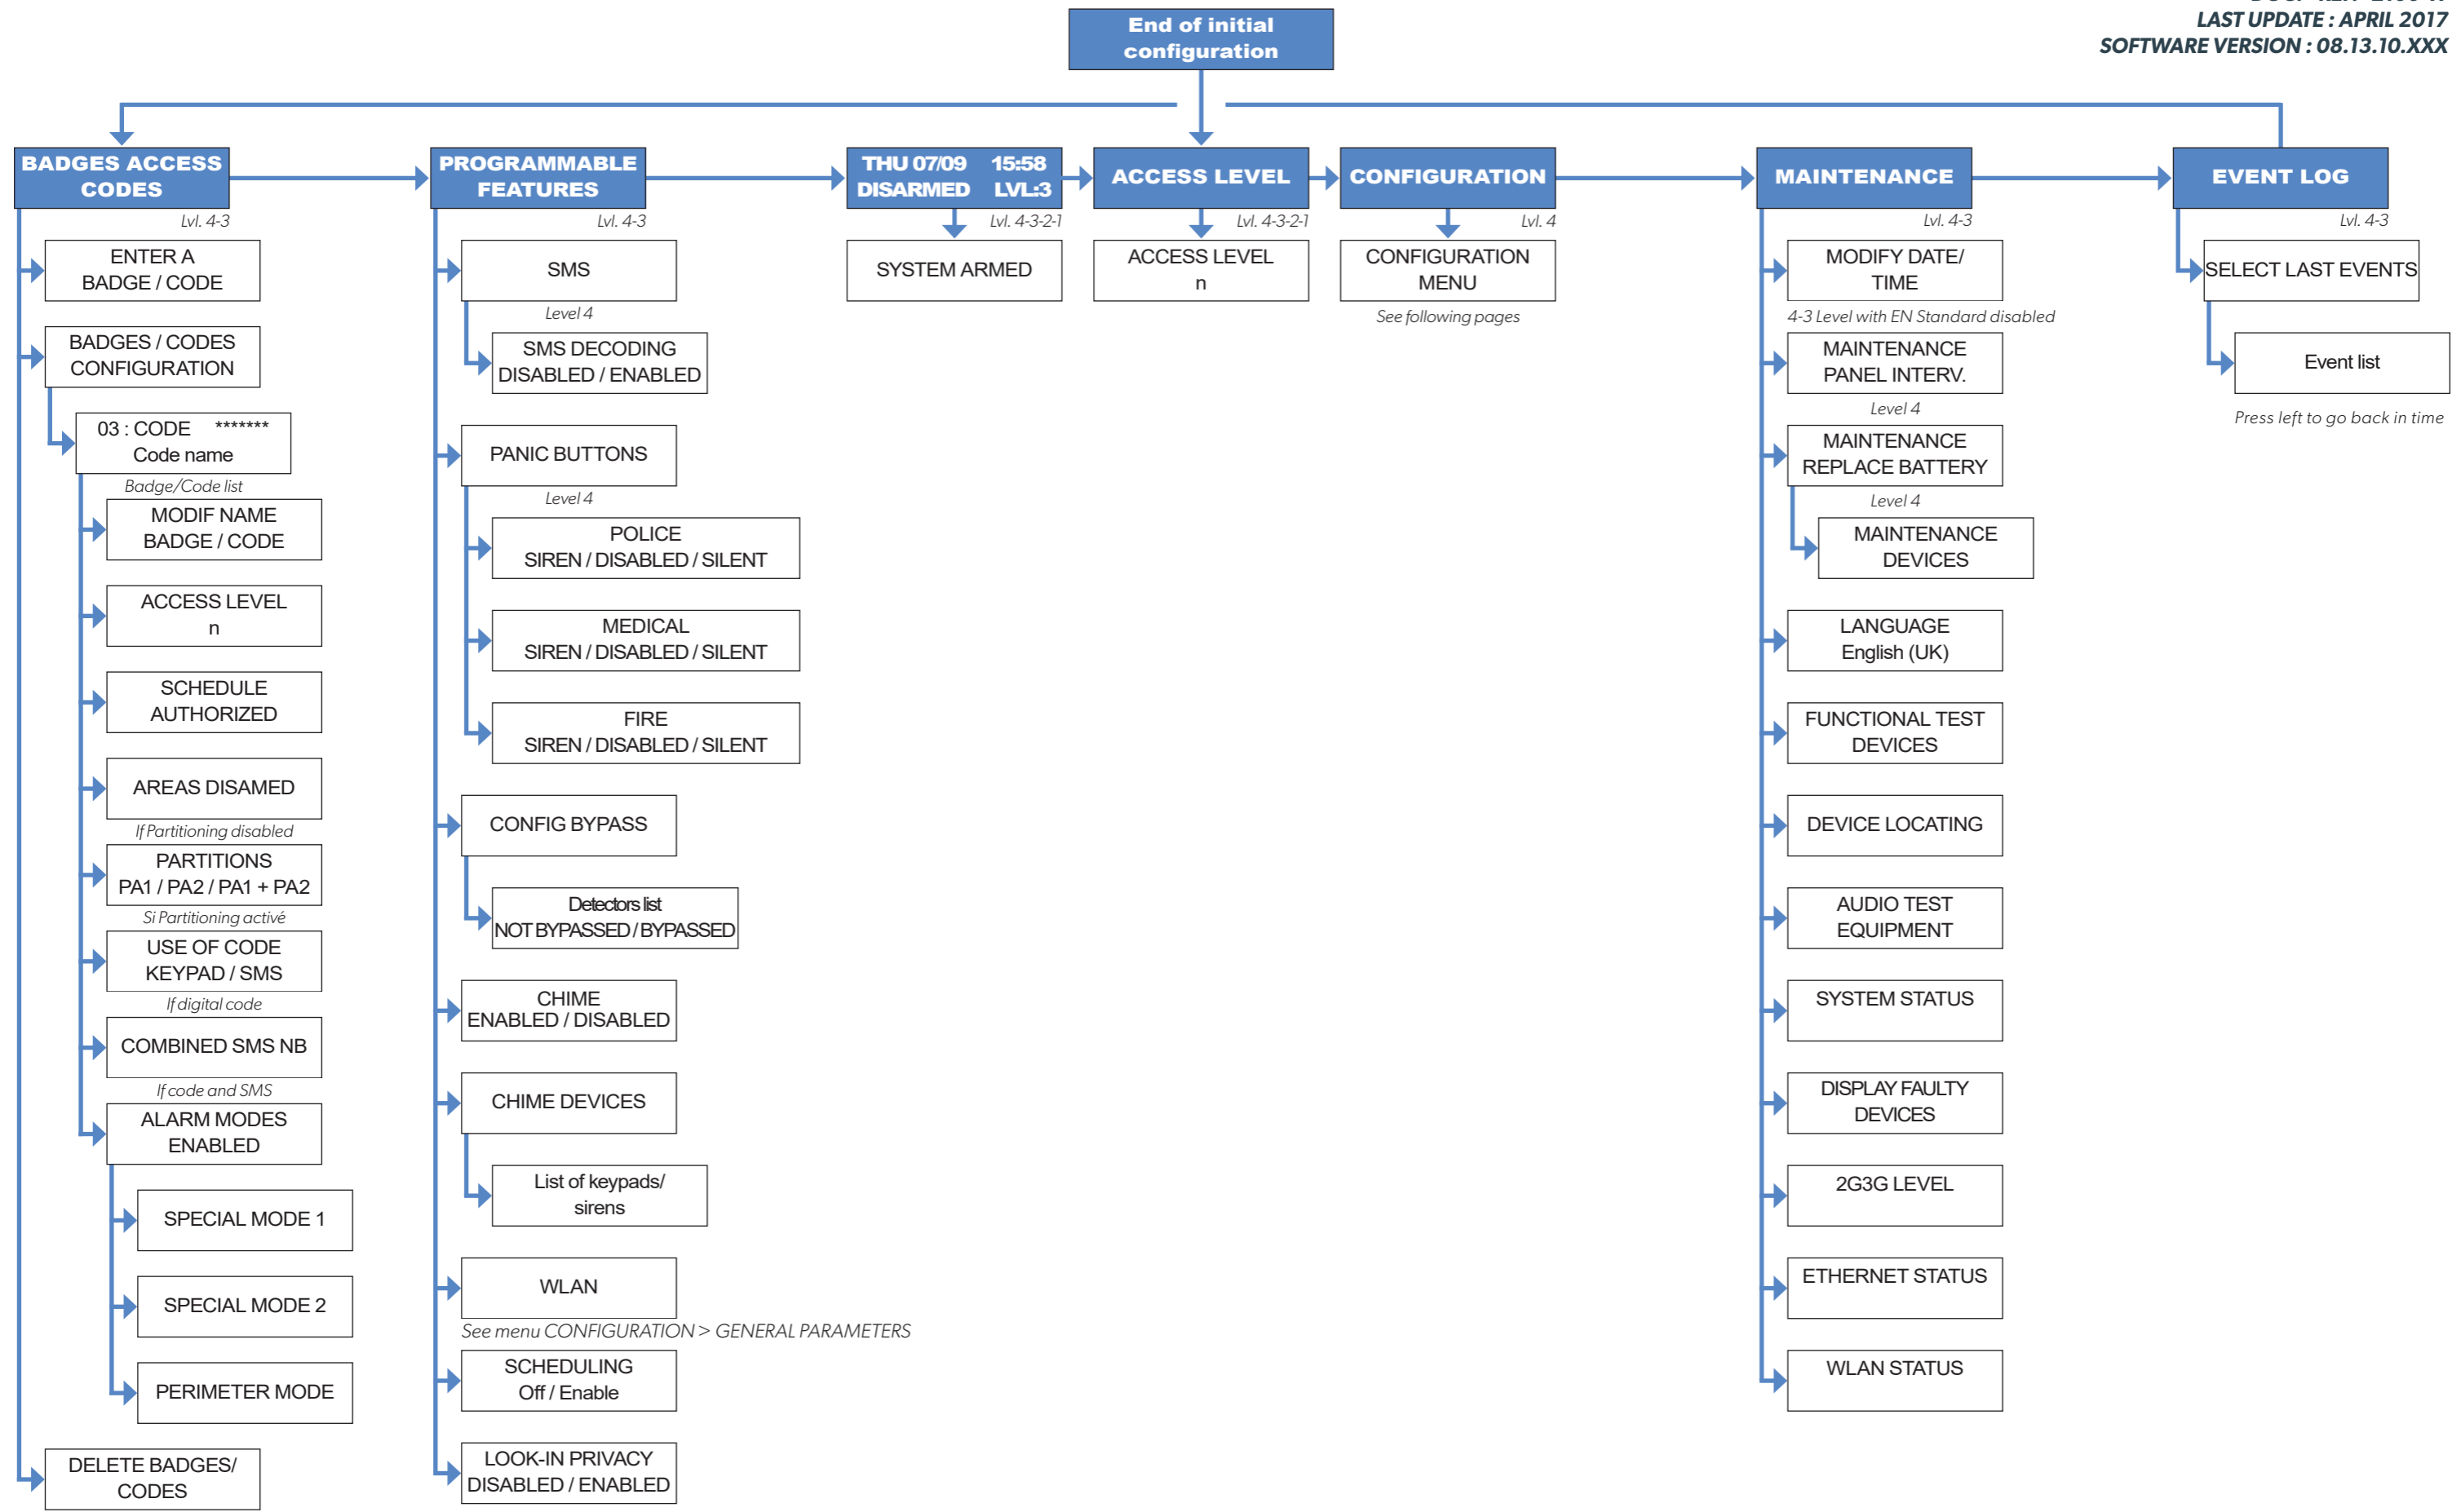

W & WIP ALARM PANEL

DOC. - REF. 2100-W
LAST UPDATE : APRIL 2017
SOFTWARE VERSION : 08.13.10.XXX

W & WIP ALARM PANEL

MENU STRUCTURE

W & WIP ALARM PANEL

MENU STRUCTURE

GENERAL PARAMETERS

AREAS AND DEVICES

CONFIGURATION MONITOR.STATION

W & WIP ALARM PANEL

MENU STRUCTURE

W & WIP ALARM PANEL

MENU STRUCTURE

GENERAL PARAMETERS

AREAS AND DEVICES

CONFIGURATION MONITOR.STATION

W & WIP ALARM PANEL

MENU STRUCTURE

GENERAL PARAMETERS

PCM PARAMETERS

CONFIGURATION MONITOR.STATION

W & WIP ALARM PANEL

GENERAL PARAMETERS

CONFIGURATION MONITOR.STATION