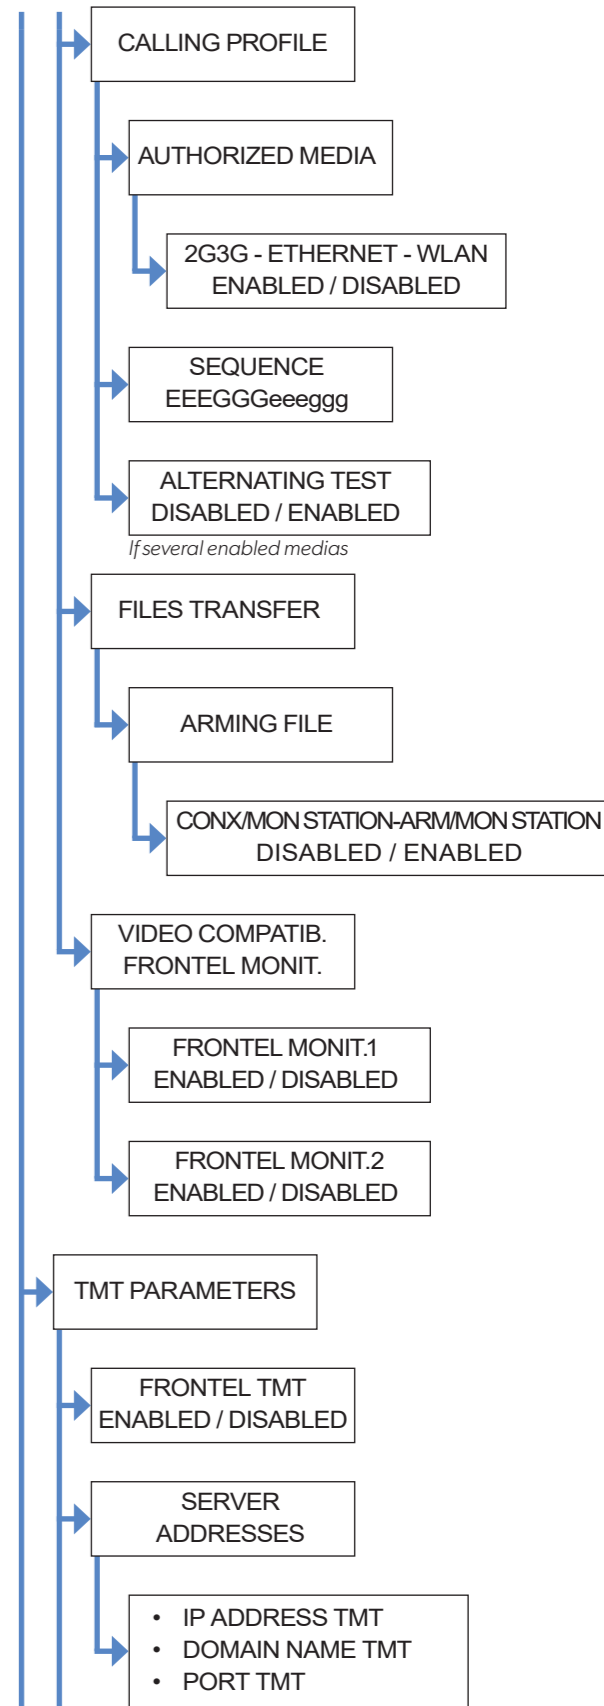

W & WIP ALARM PANEL

DOC. - REF. 2100-W
LAST UPDATE : APRIL 2017
SOFTWARE VERSION : 08.13.10.XXX

W & WIP ALARM PANEL

MENU STRUCTURE

W & WIP ALARM PANEL

MENU STRUCTURE

GENERAL PARAMETERS

AREAS AND DEVICES

CONFIGURATION MONITOR.STATION

W & WIP ALARM PANEL

MENU STRUCTURE

W & WIP ALARM PANEL

MENU STRUCTURE

GENERAL PARAMETERS

AREAS AND DEVICES

CONFIGURATION MONITOR.STATION