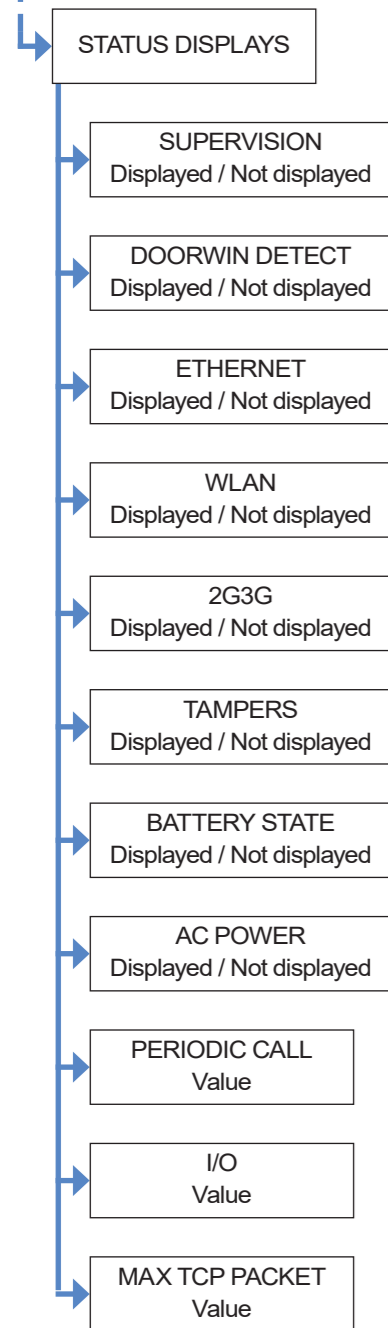

W & WIP ALARM PANEL

DOC. - REF. 2100-W
LAST UPDATE : APRIL 2017
SOFTWARE VERSION : 08.13.10.XXX

W & WIP ALARM PANEL

MENU STRUCTURE

W & WIP ALARM PANEL

MENU STRUCTURE

GENERAL PARAMETERS

AREAS AND DEVICES

CONFIGURATION MONITOR.STATION

W & WIP ALARM PANEL

MENU STRUCTURE

W & WIP ALARM PANEL

MENU STRUCTURE

GENERAL PARAMETERS

AREAS AND DEVICES

CONFIGURATION MONITOR.STATION

W & WIP ALARM PANEL

MENU STRUCTURE

GENERAL PARAMETERS

PCM PARAMETERS

CONFIGURATION MONITOR.STATION

W & WIP ALARM PANEL

GENERAL PARAMETERS

CONFIGURATION MONITOR.STATION