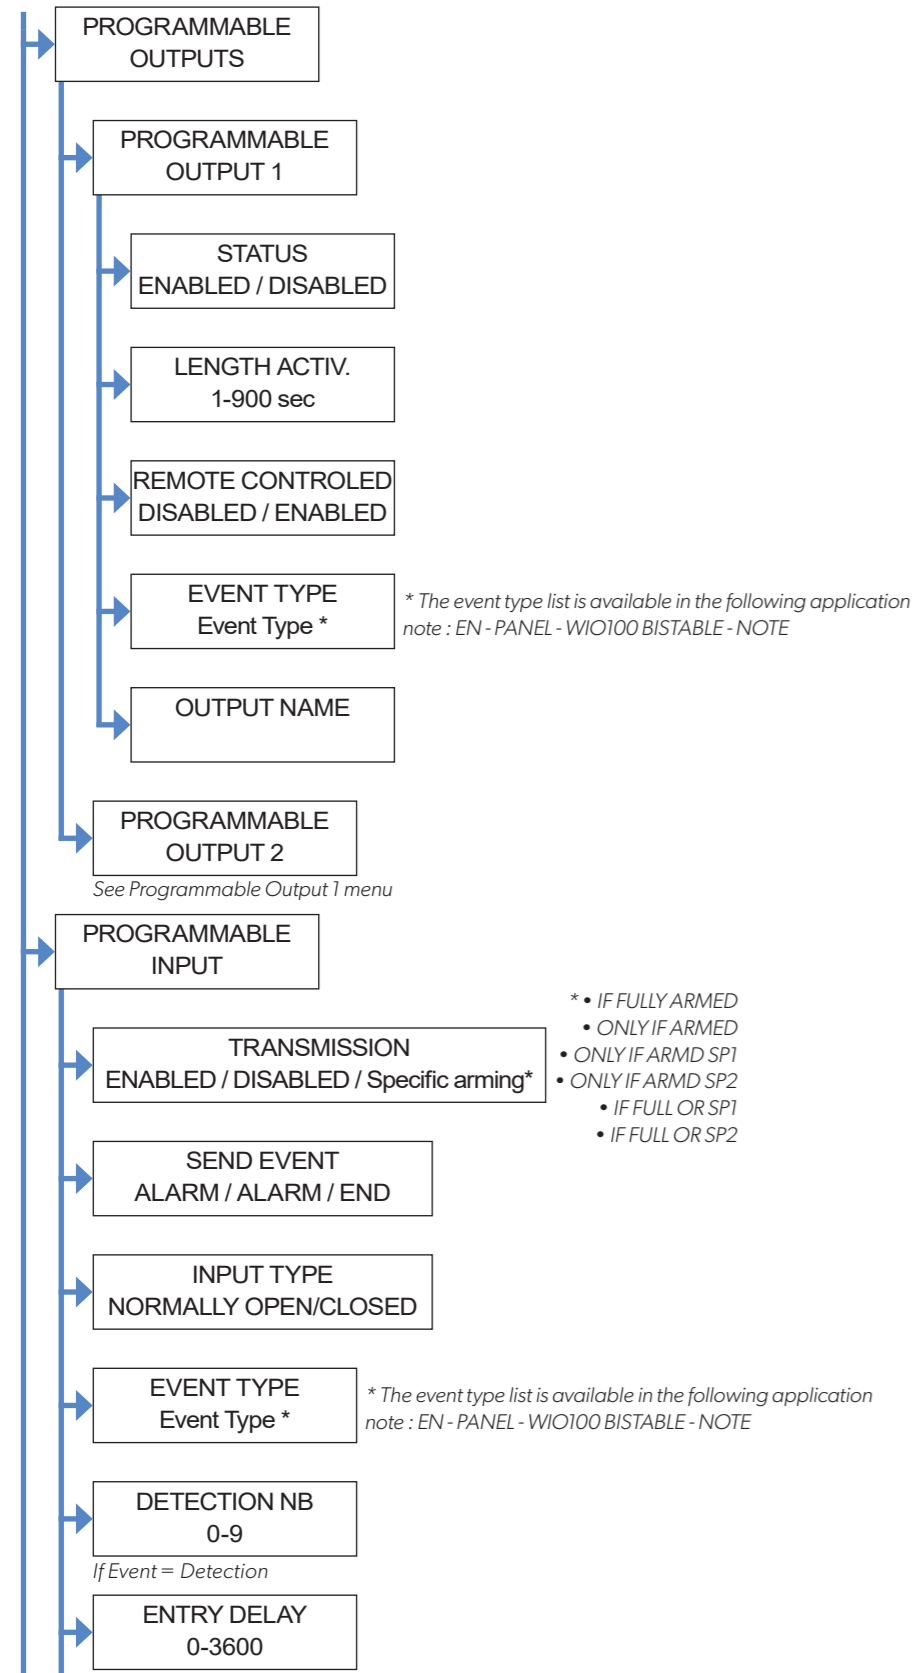

W & WIP ALARM PANEL

DOC. - REF. 2100-W
LAST UPDATE : APRIL 2017
SOFTWARE VERSION : 08.13.10.XXX

W & WIP ALARM PANEL

MENU STRUCTURE

W & WIP ALARM PANEL

MENU STRUCTURE

GENERAL PARAMETERS

AREAS AND DEVICES

CONFIGURATION MONITOR.STATION

W & WIP ALARM PANEL

MENU STRUCTURE

W & WIP ALARM PANEL

MENU STRUCTURE

GENERAL PARAMETERS

AREAS AND DEVICES

CONFIGURATION MONITOR.STATION