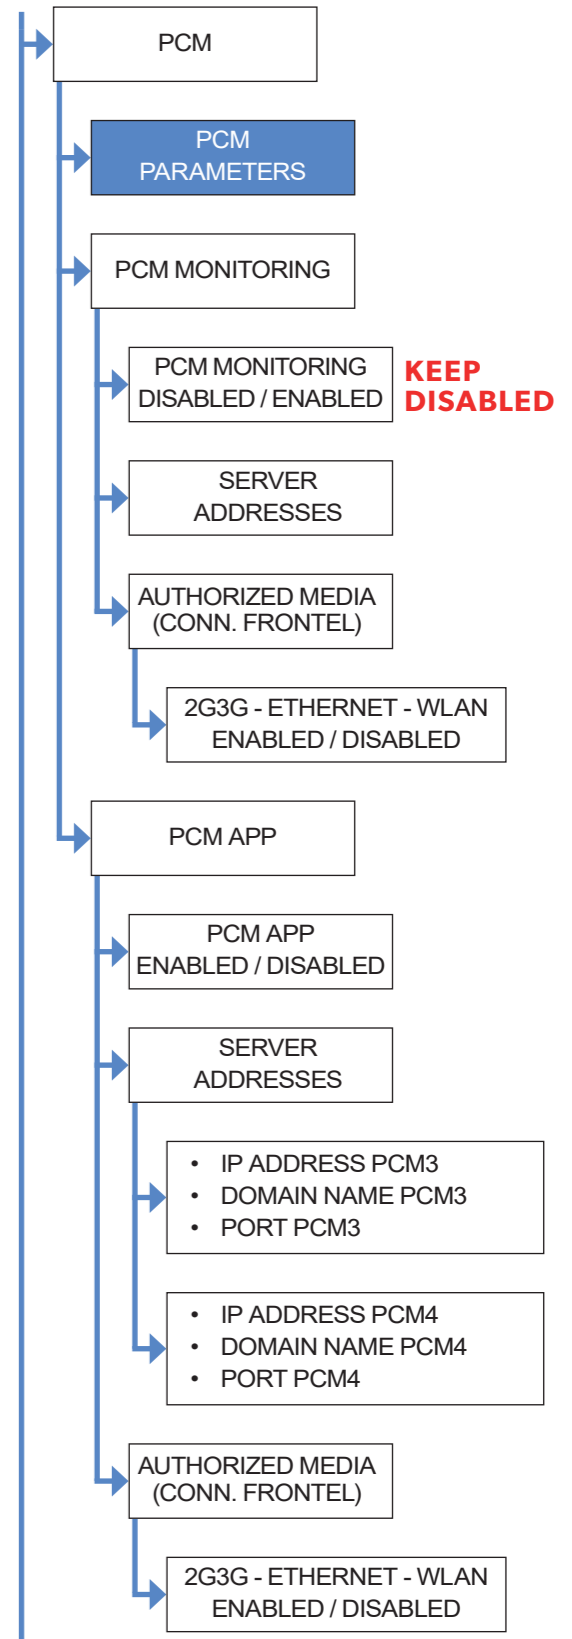

W & WIP ALARM PANEL

DOC. - REF. 2100-W
LAST UPDATE : APRIL 2017
SOFTWARE VERSION : 08.13.10.XXX

W & WIP ALARM PANEL

MENU STRUCTURE

W & WIP ALARM PANEL

MENU STRUCTURE

GENERAL PARAMETERS

AREAS AND DEVICES

CONFIGURATION MONITOR.STATION

W & WIP ALARM PANEL

MENU STRUCTURE

W & WIP ALARM PANEL

MENU STRUCTURE

GENERAL PARAMETERS

AREAS AND DEVICES

CONFIGURATION MONITOR.STATION

W & WIP ALARM PANEL

MENU STRUCTURE

GENERAL PARAMETERS

PCM PARAMETERS

CONFIGURATION MONITOR.STATION

W & WIP ALARM PANEL

GENERAL PARAMETERS

CONFIGURATION MONITOR.STATION