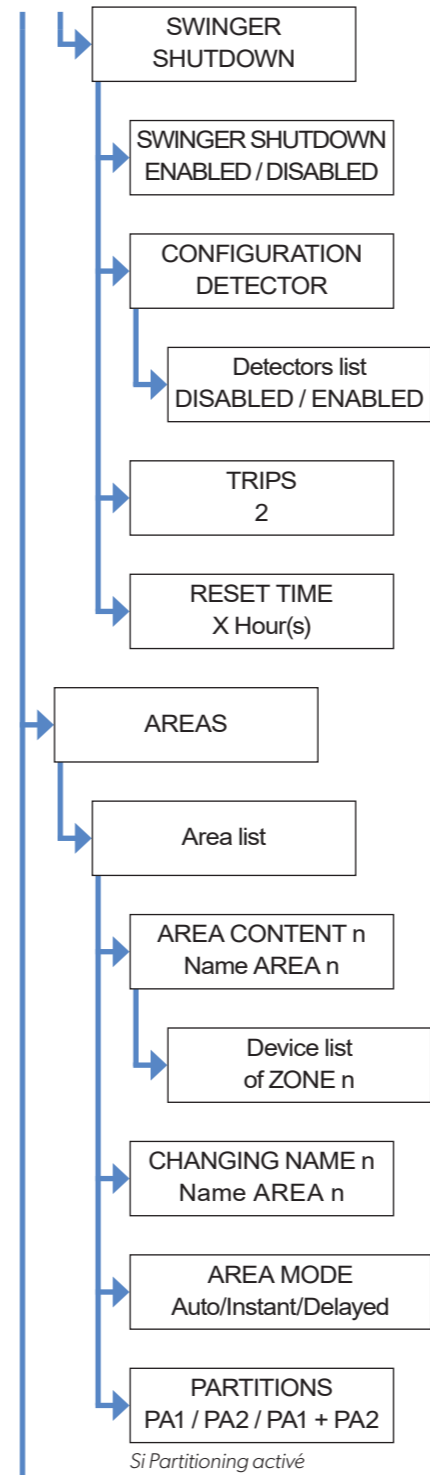

W & WIP ALARM PANEL

DOC. - REF. 2100-W
LAST UPDATE : APRIL 2017
SOFTWARE VERSION : 08.13.10.XXX

W & WIP ALARM PANEL

MENU STRUCTURE

W & WIP ALARM PANEL

MENU STRUCTURE

GENERAL PARAMETERS

AREAS AND DEVICES

CONFIGURATION MONITOR.STATION

W & WIP ALARM PANEL

MENU STRUCTURE

W & WIP ALARM PANEL

MENU STRUCTURE

GENERAL PARAMETERS

AREAS AND DEVICES

CONFIGURATION MONITOR.STATION

W & WIP ALARM PANEL

MENU STRUCTURE

GENERAL PARAMETERS

PCM PARAMETERS

CONFIGURATION MONITOR.STATION

W & WIP ALARM PANEL

GENERAL PARAMETERS

CONFIGURATION MONITOR.STATION