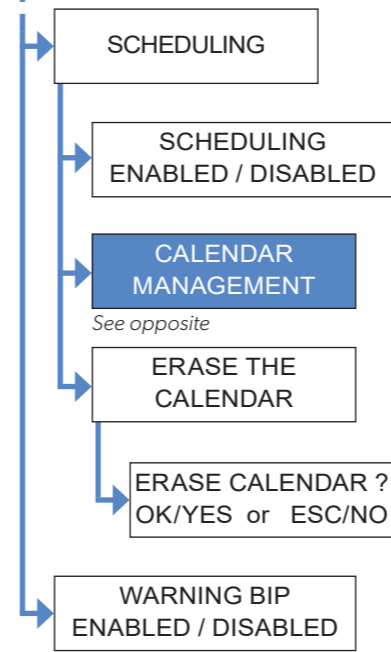

CONFIGURATION MONITOR.STATION

W & WIP ALARM PANEL

MENU STRUCTURE

W & WIP ALARM PANEL

MENU STRUCTURE

GENERAL PARAMETERS

AREAS AND DEVICES

CONFIGURATION MONITOR.STATION