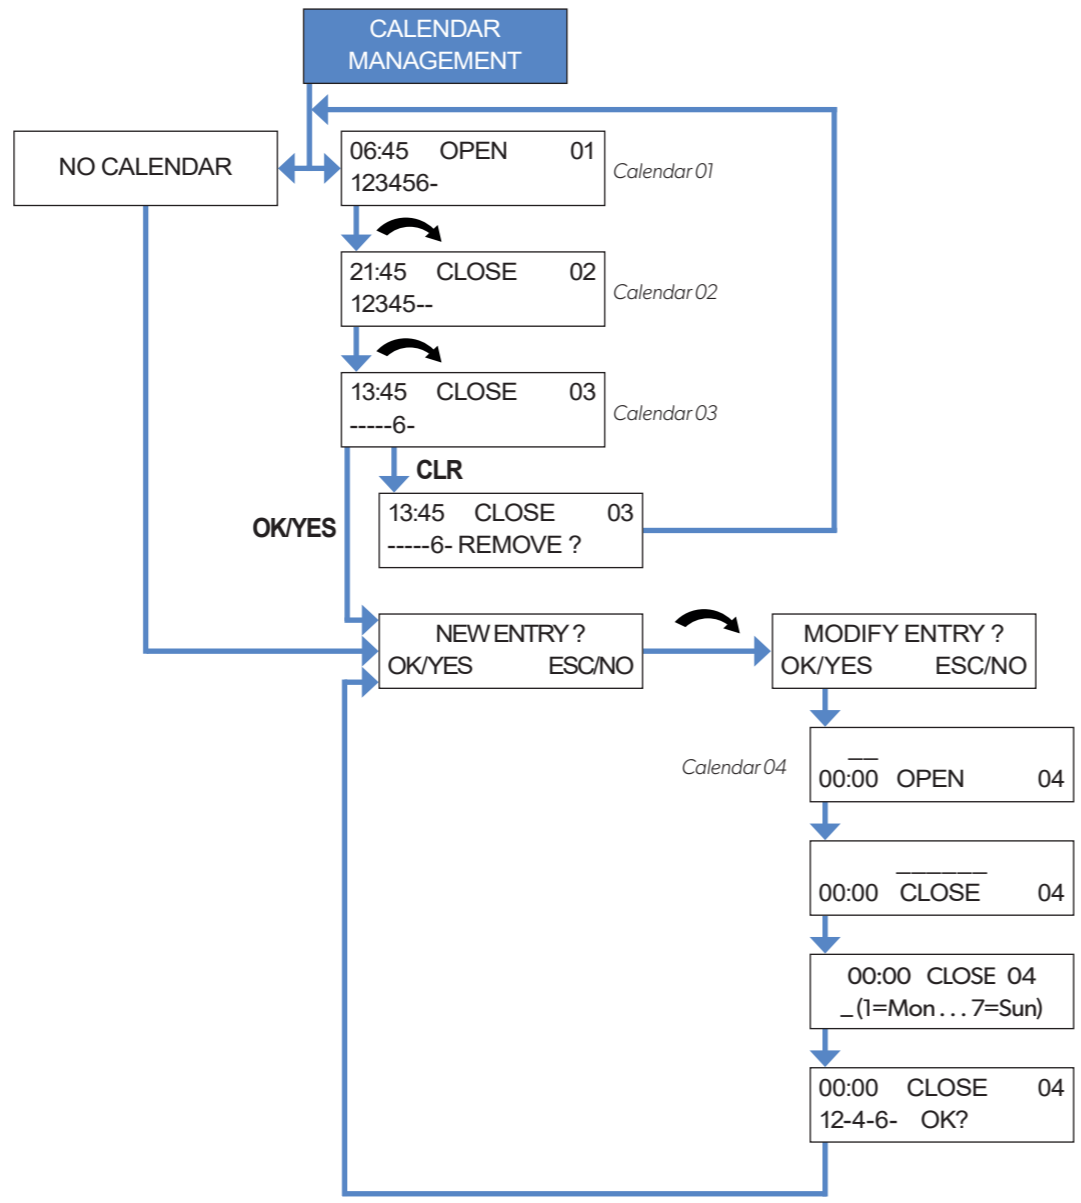

CONFIGURATION MONITOR.STATION

W & WIP ALARM PANEL

MENU STRUCTURE

W & WIP ALARM PANEL

MENU STRUCTURE

GENERAL PARAMETERS

AREAS AND DEVICES

CONFIGURATION MONITOR.STATION

W & WIP ALARM PANEL

MENU STRUCTURE

GENERAL PARAMETERS

PCM PARAMETERS

CONFIGURATION MONITOR.STATION

W & WIP ALARM PANEL

GENERAL PARAMETERS

CONFIGURATION MONITOR.STATION