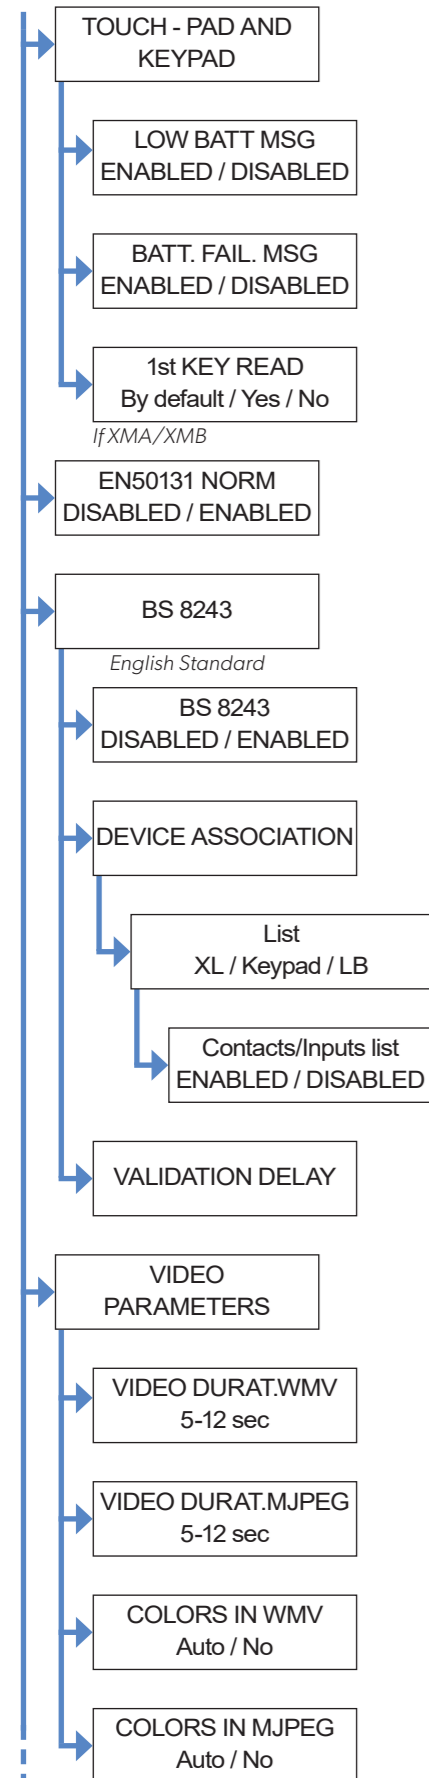

W & WIP ALARM PANEL

DOC. - REF. 2100-W
LAST UPDATE : APRIL 2017
SOFTWARE VERSION : 08.13.10.XXX

W & WIP ALARM PANEL

MENU STRUCTURE

W & WIP ALARM PANEL

MENU STRUCTURE

GENERAL PARAMETERS

AREAS AND DEVICES

CONFIGURATION MONITOR.STATION

W & WIP ALARM PANEL

MENU STRUCTURE

W & WIP ALARM PANEL

MENU STRUCTURE

GENERAL PARAMETERS

AREAS AND DEVICES

CONFIGURATION MONITOR.STATION

W & WIP ALARM PANEL

MENU STRUCTURE

GENERAL PARAMETERS

PCM PARAMETERS

CONFIGURATION MONITOR.STATION

W & WIP ALARM PANEL

GENERAL PARAMETERS

CONFIGURATION MONITOR.STATION