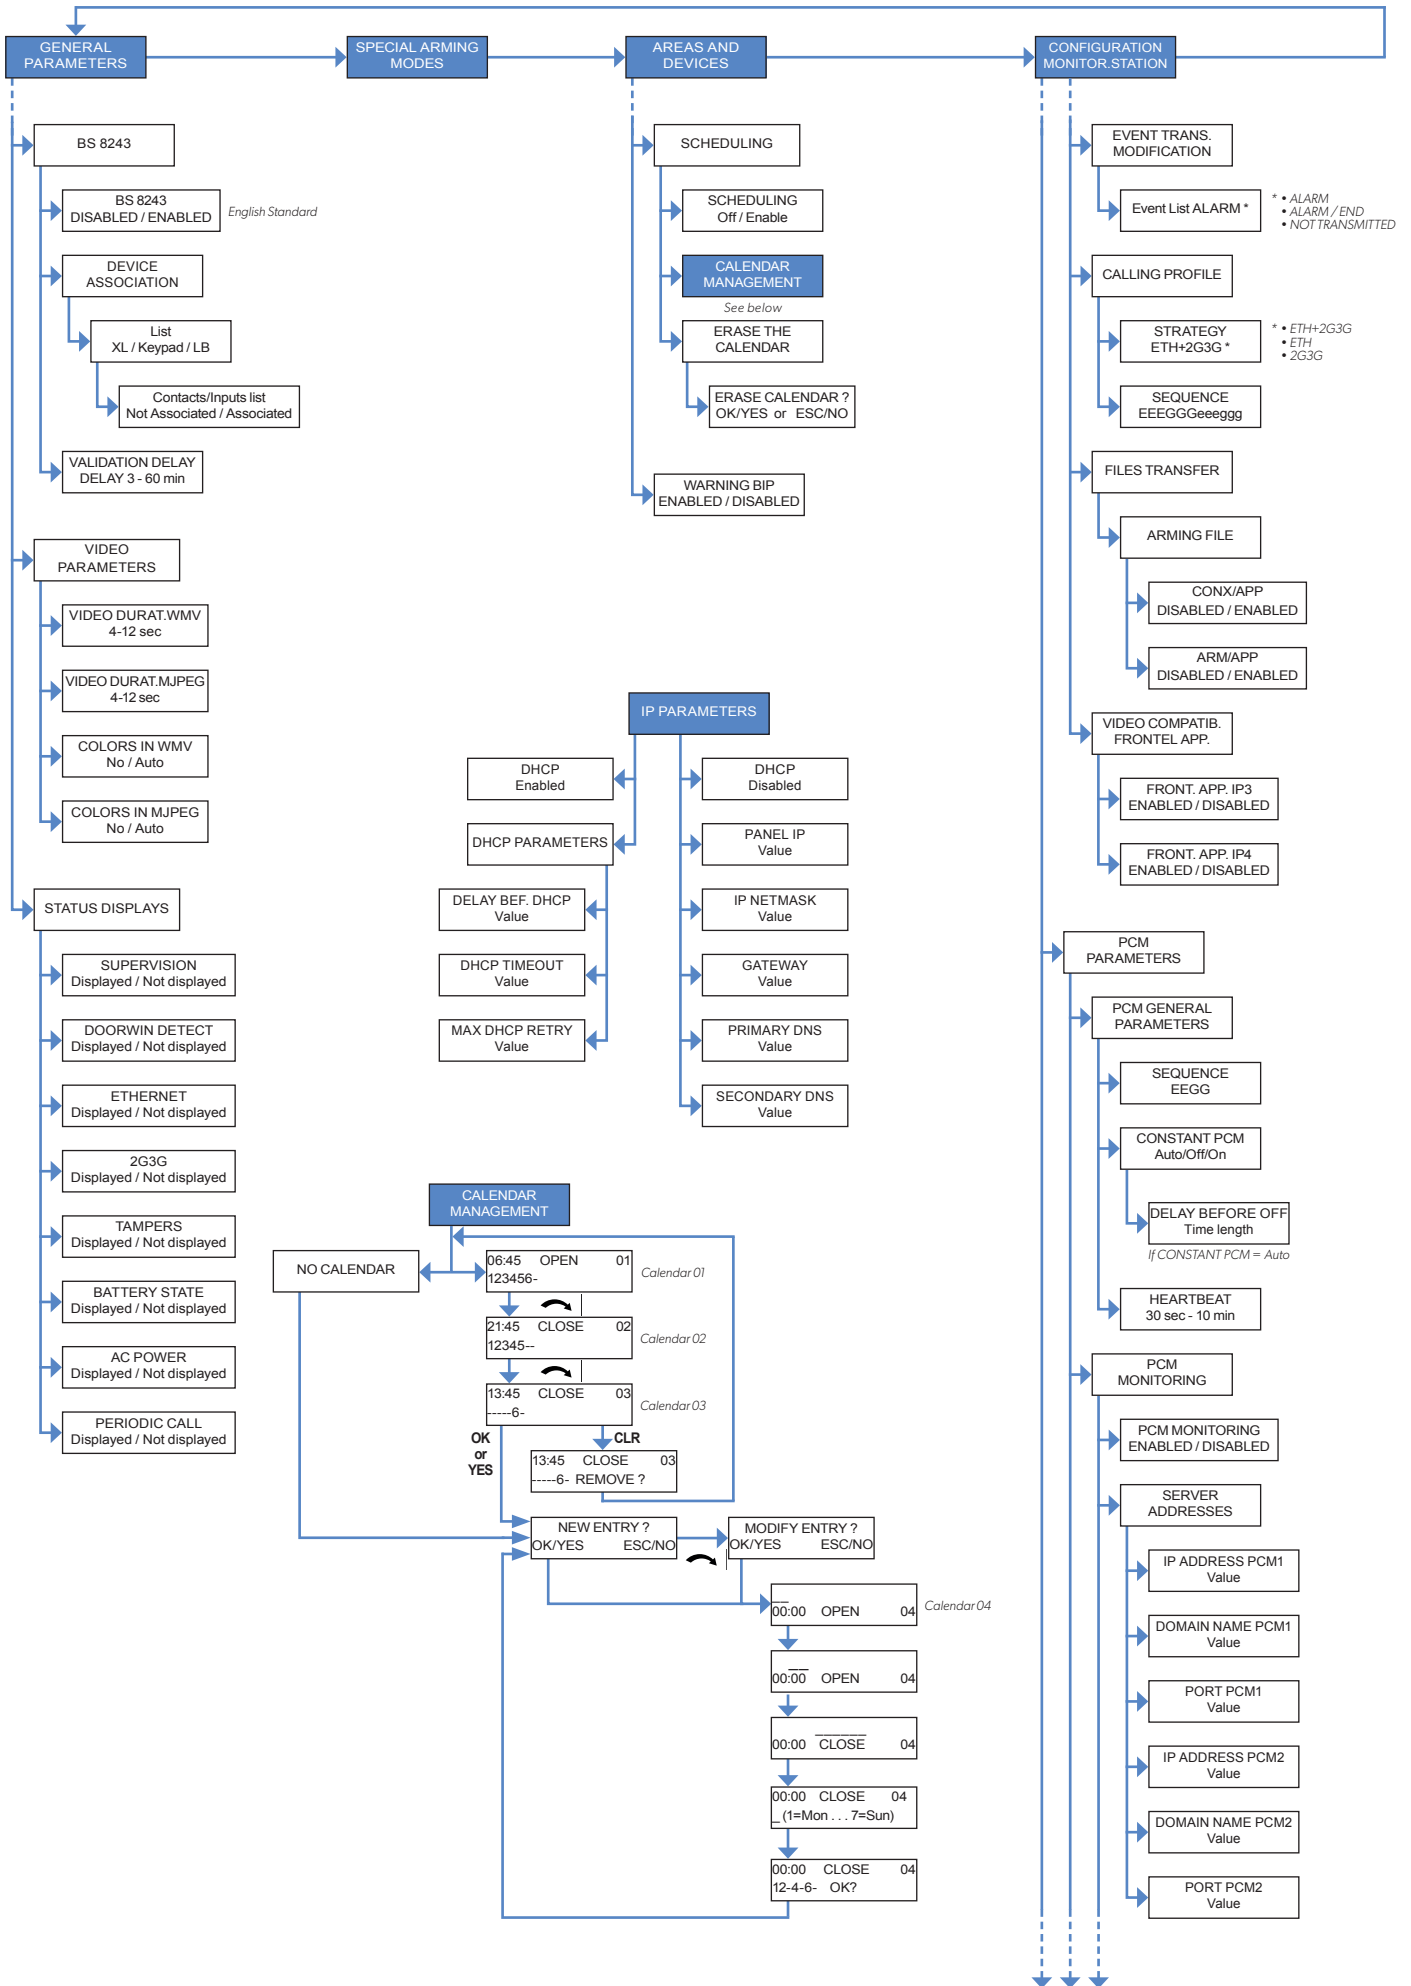

M E N U S T R U C T U R E

*Doc. - Ref. 2100-XV-iP
Last Update : December 2014
Software Version : XLP.04.04.07.XXX
Panel Version : Version F*

In order to check the firmware version, enter the following code in the standby menu when the panel is DISARMED : 000000+YES