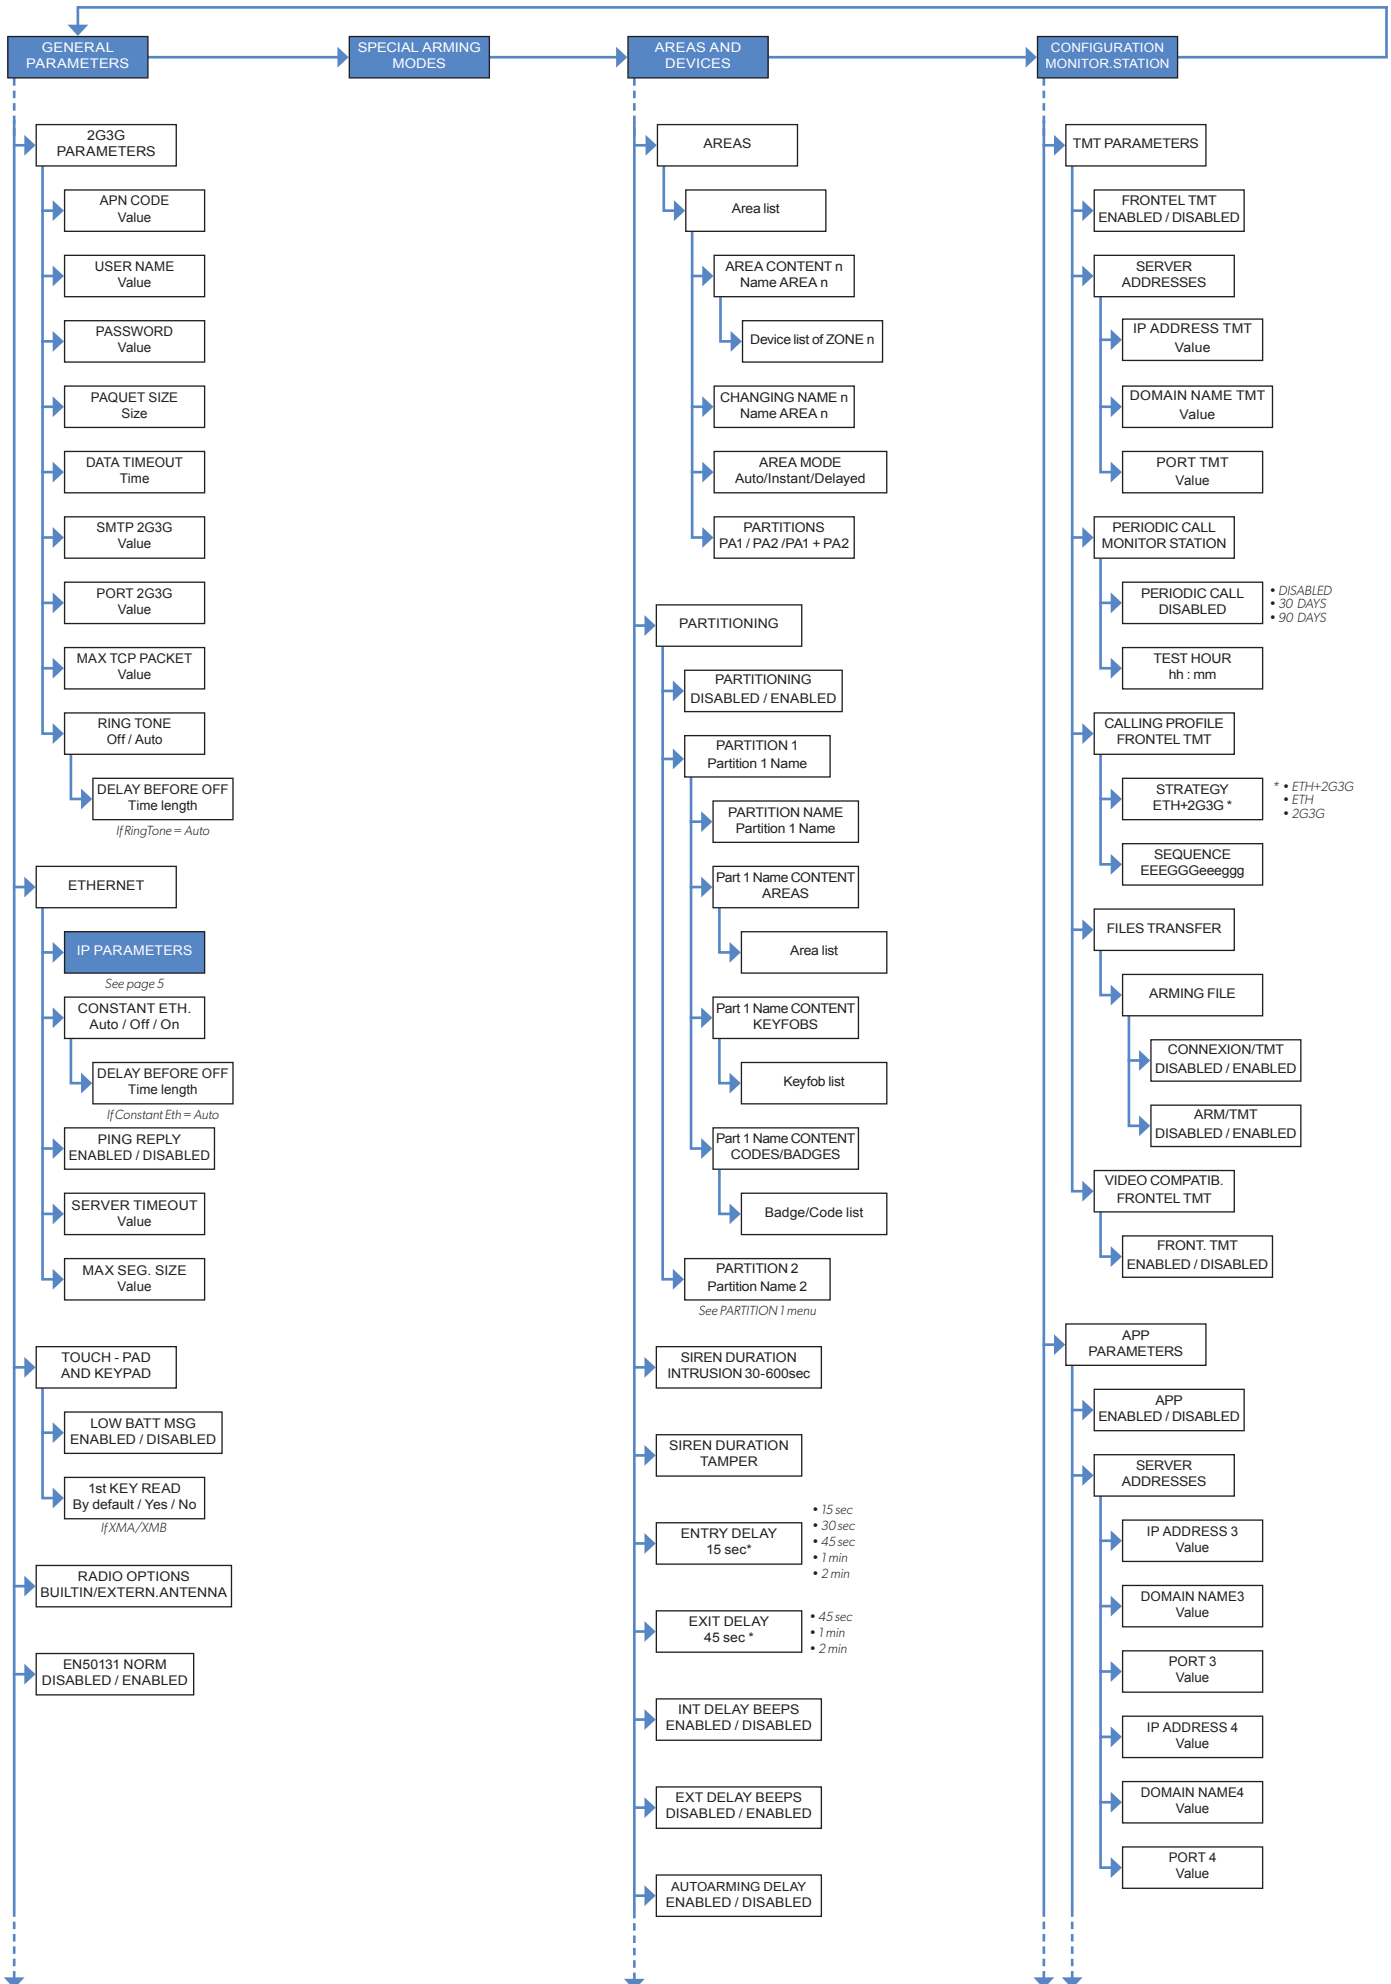

M E N U S T R U C T U R E

*Doc. - Ref. 2100-XV-iP
Last Update : December 2014
Software Version : XLP.04.04.07.XXX
Panel Version : Version F*

In order to check the firmware version, enter the following code in the standby menu when the panel is DISARMED : 000000+YES