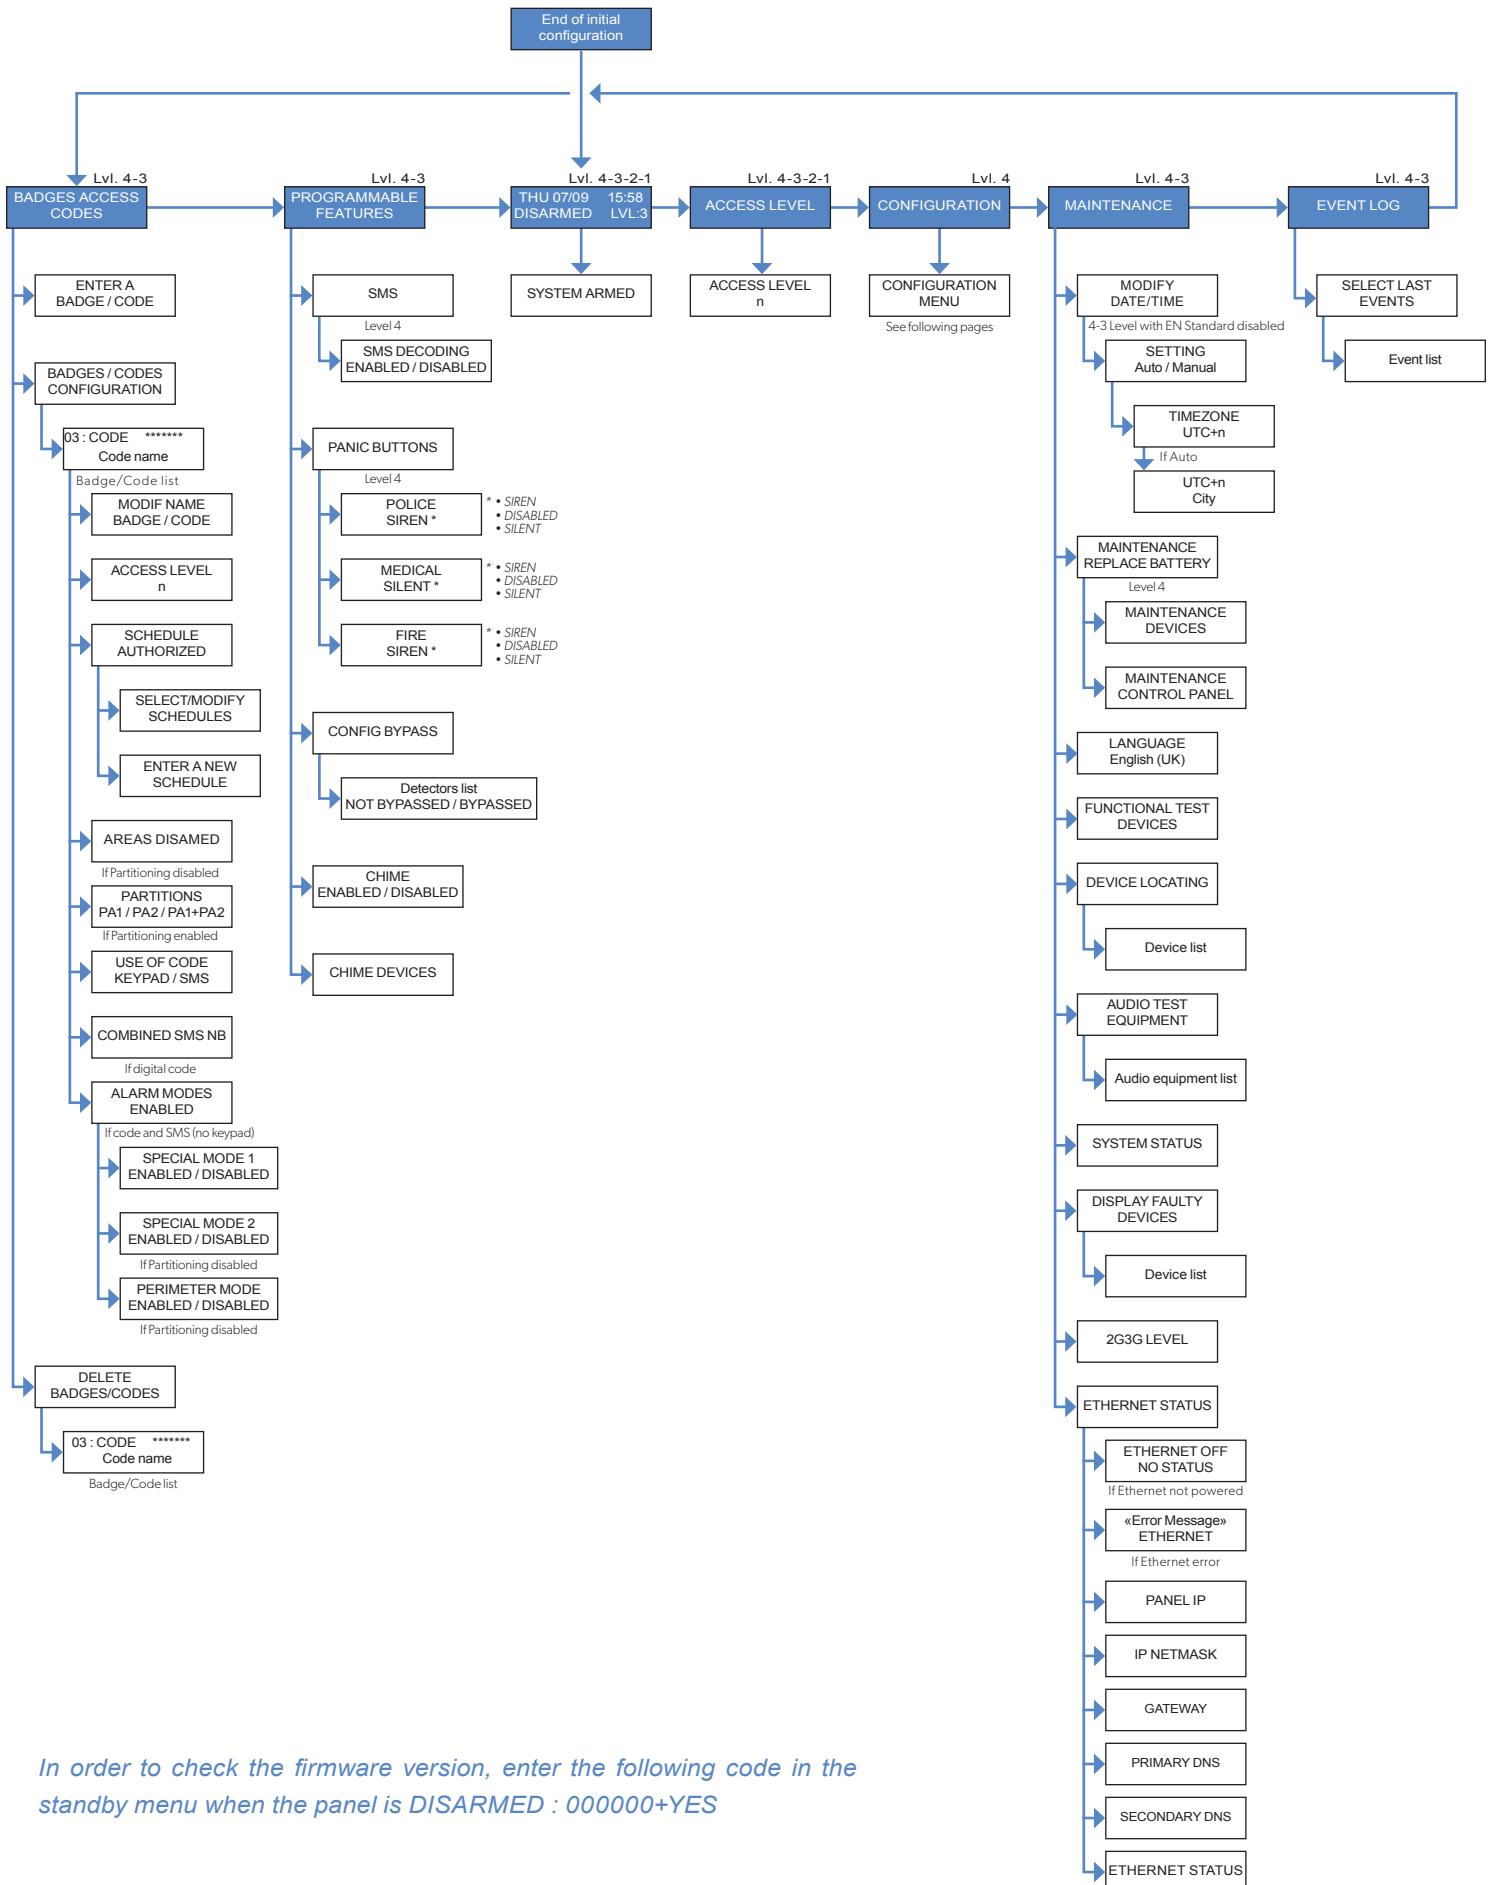

M E N U S T R U C T U R E

*Doc. - Ref. 2100-XV-iP
Last Update : December 2014
Software Version : XLP.04.04.07.XXX
Panel Version : Version F*

In order to check the firmware version, enter the following code in the standby menu when the panel is DISARMED : 000000+YES