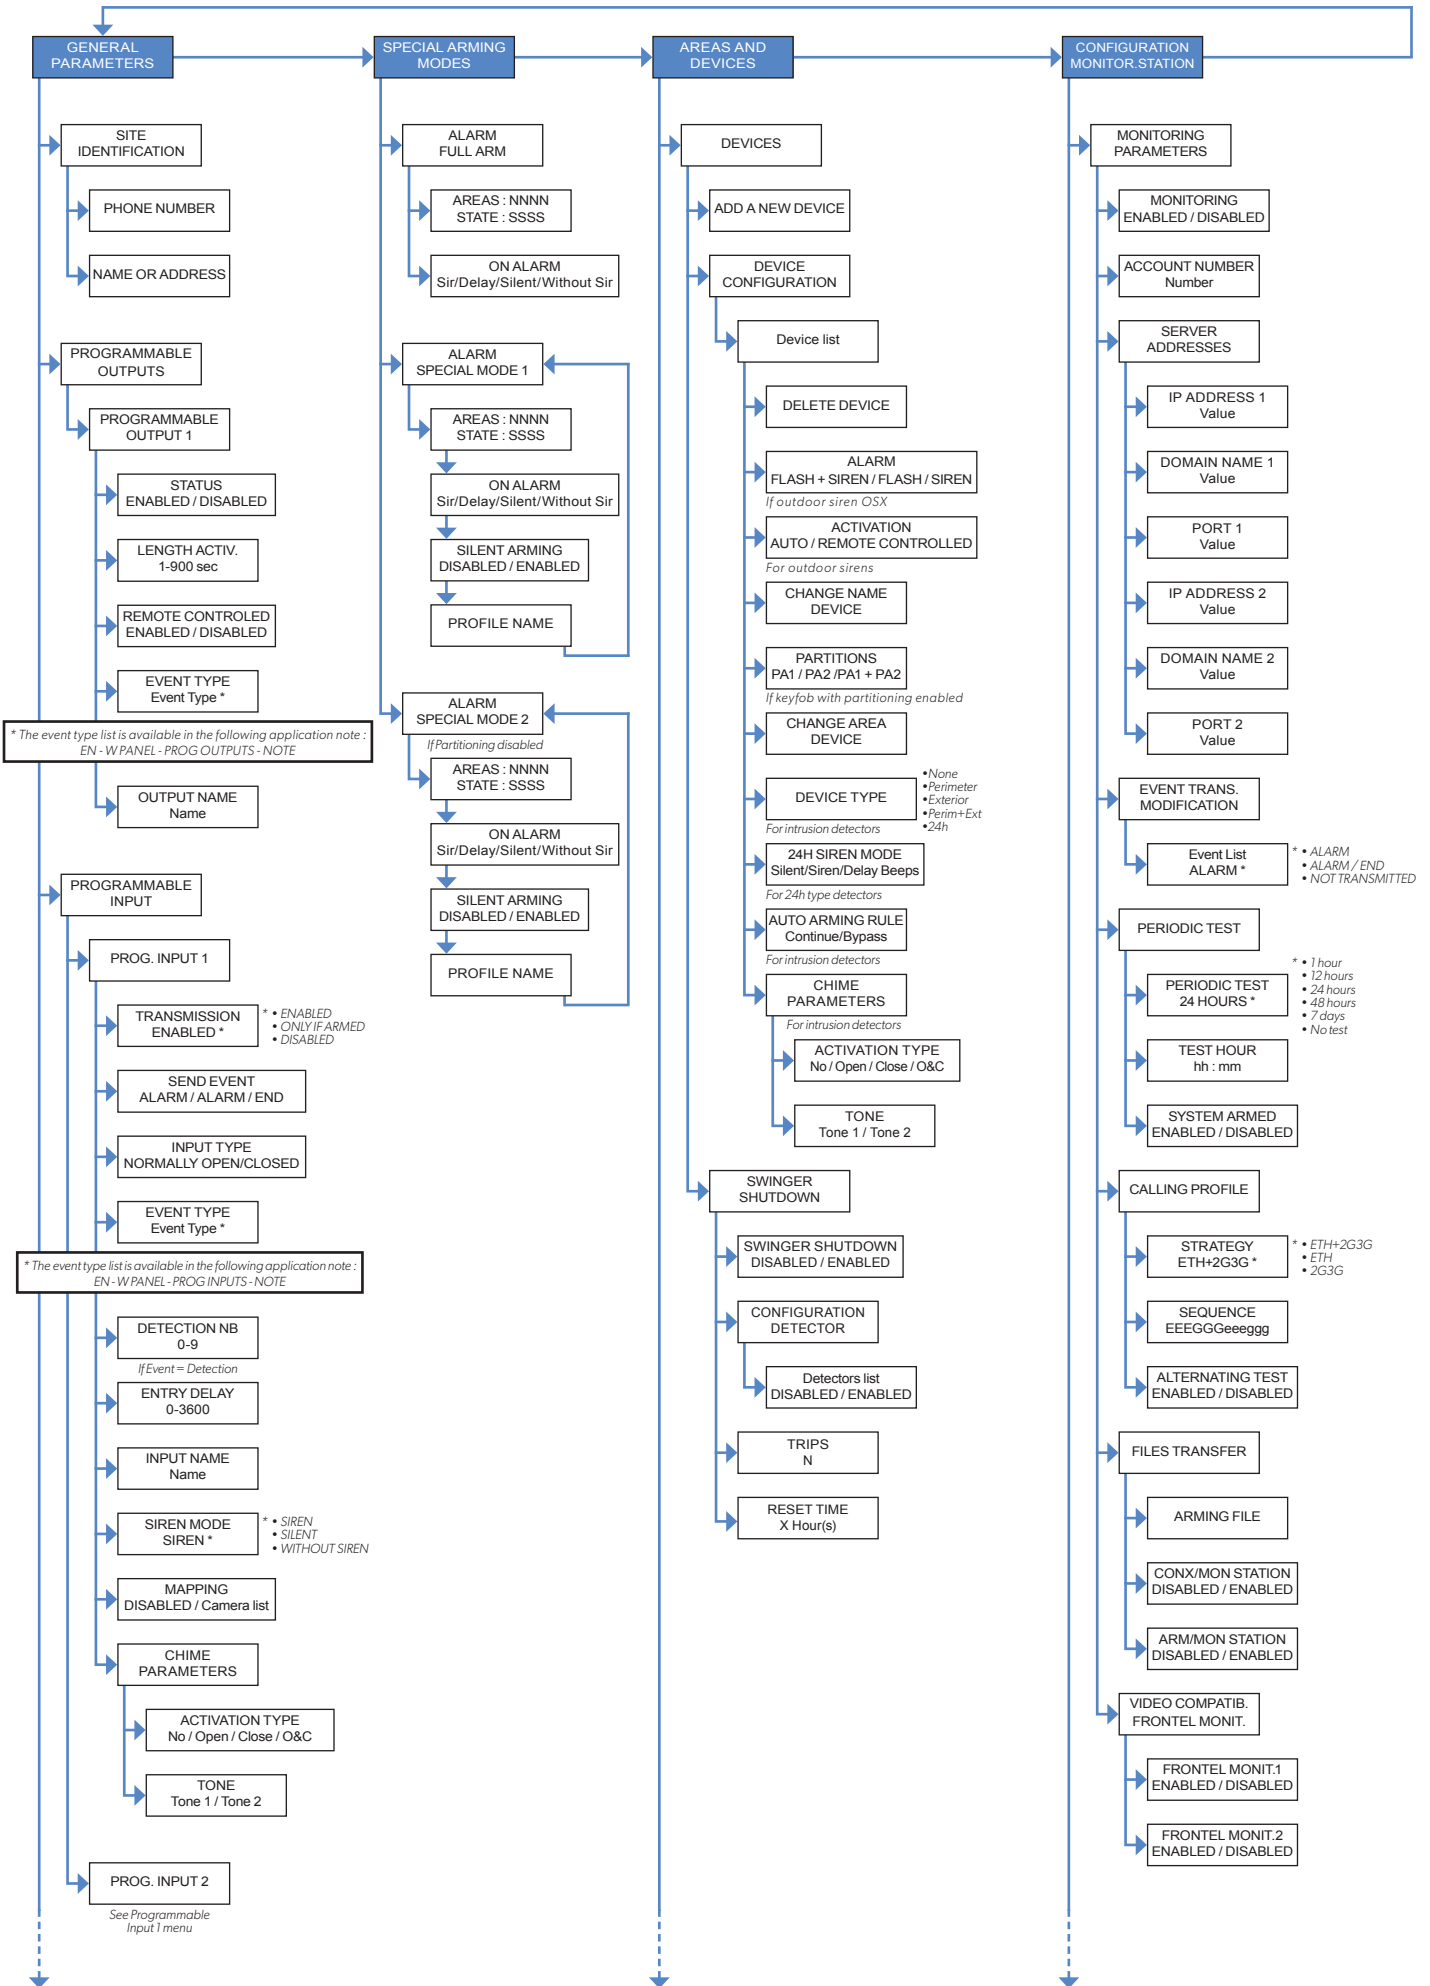

M E N U S T R U C T U R E

*Doc. - Ref. 2100-XV-iP
Last Update : December 2014
Software Version : XLP.04.04.07.XXX
Panel Version : Version F*

In order to check the firmware version, enter the following code in the standby menu when the panel is DISARMED : 000000+YES