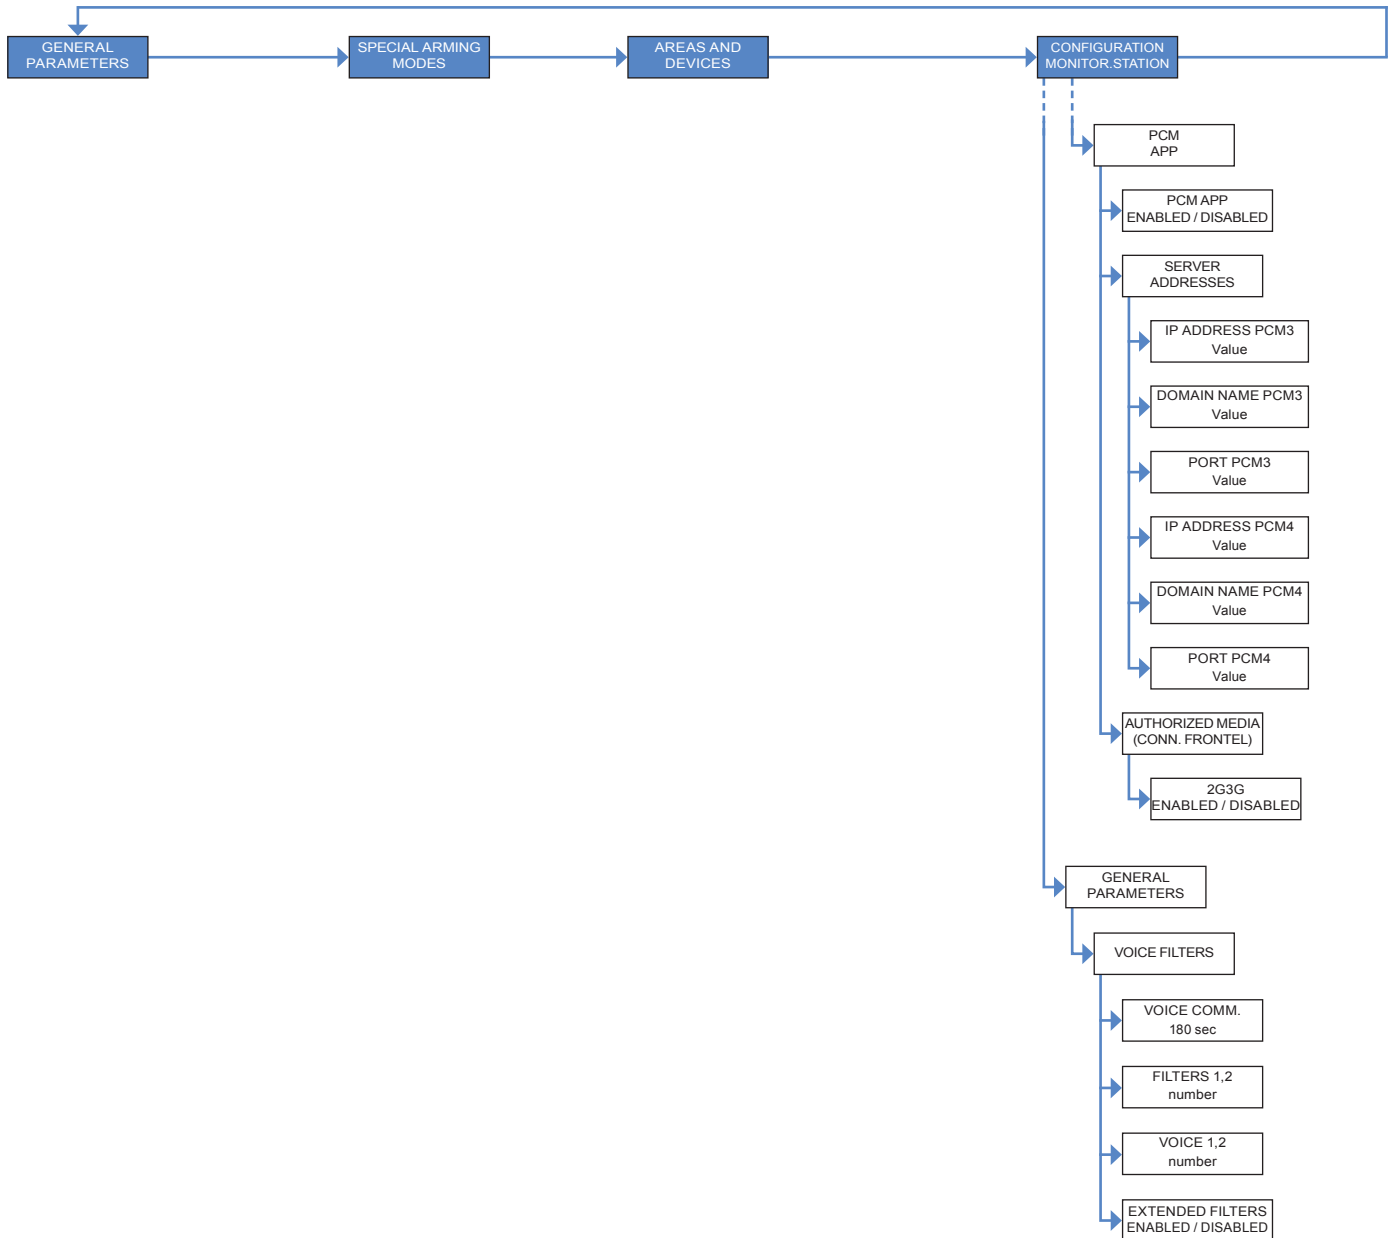

M E N U S T R U C T U R E

Doc. - Ref. 2100-XV
Last Update : December 2014
Software Version : XLP.04.04.07.XXX
Panel Version : Version F

In order to check the firmware version, enter the following code in the standby menu when the panel is DISARMED : 000000+YES