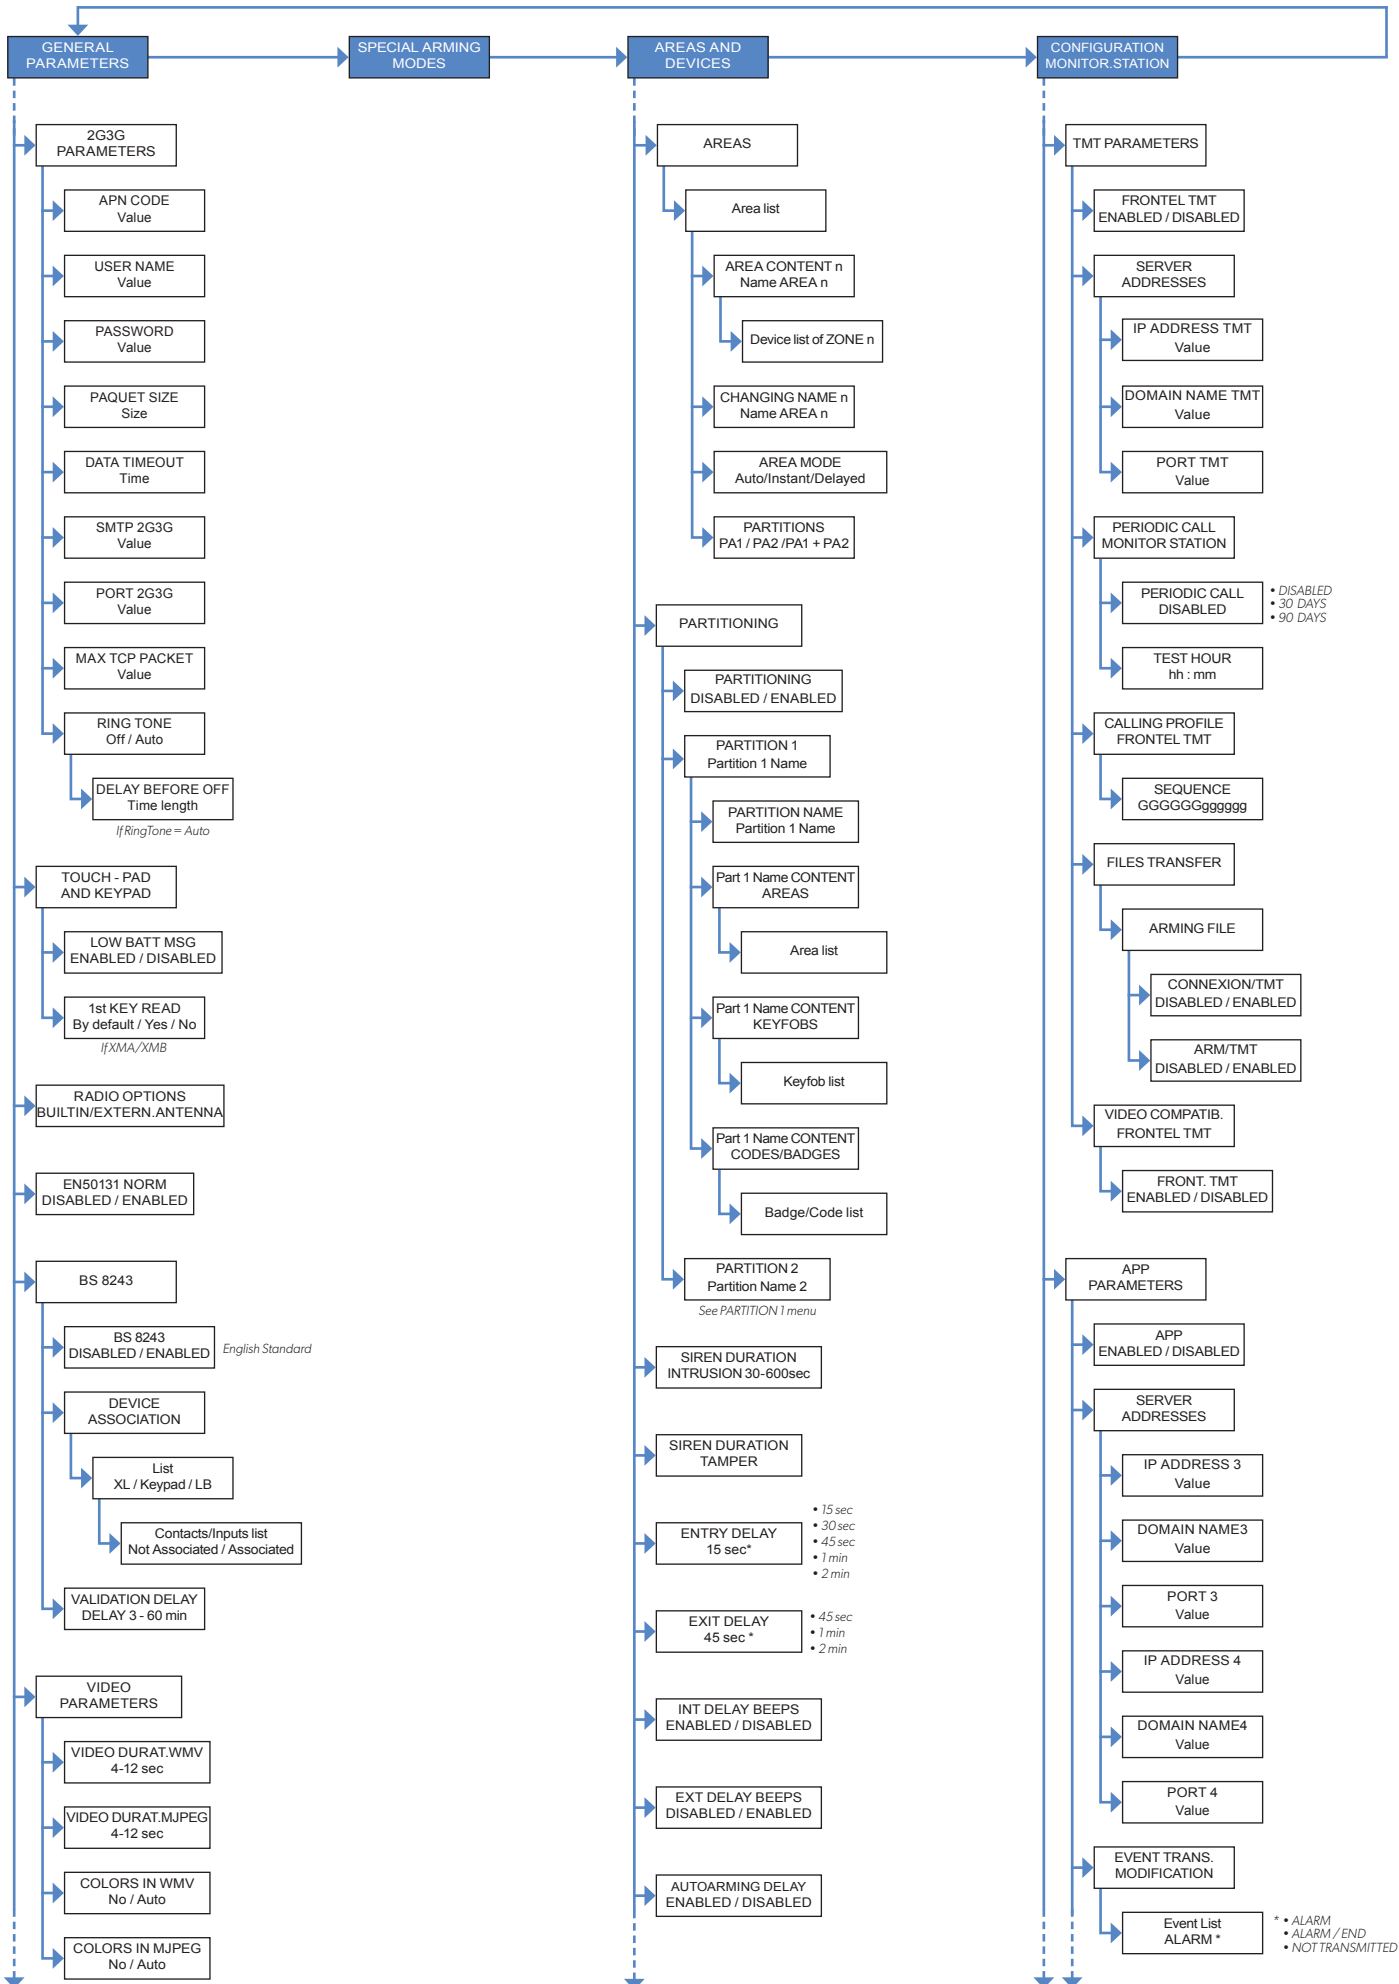

M E N U S T R U C T U R E

Doc. - Ref. 2100-XV
Last Update : December 2014
Software Version : XLP.04.04.07.XXX
Panel Version : Version F

In order to check the firmware version, enter the following code in the standby menu when the panel is DISARMED : 000000+YES