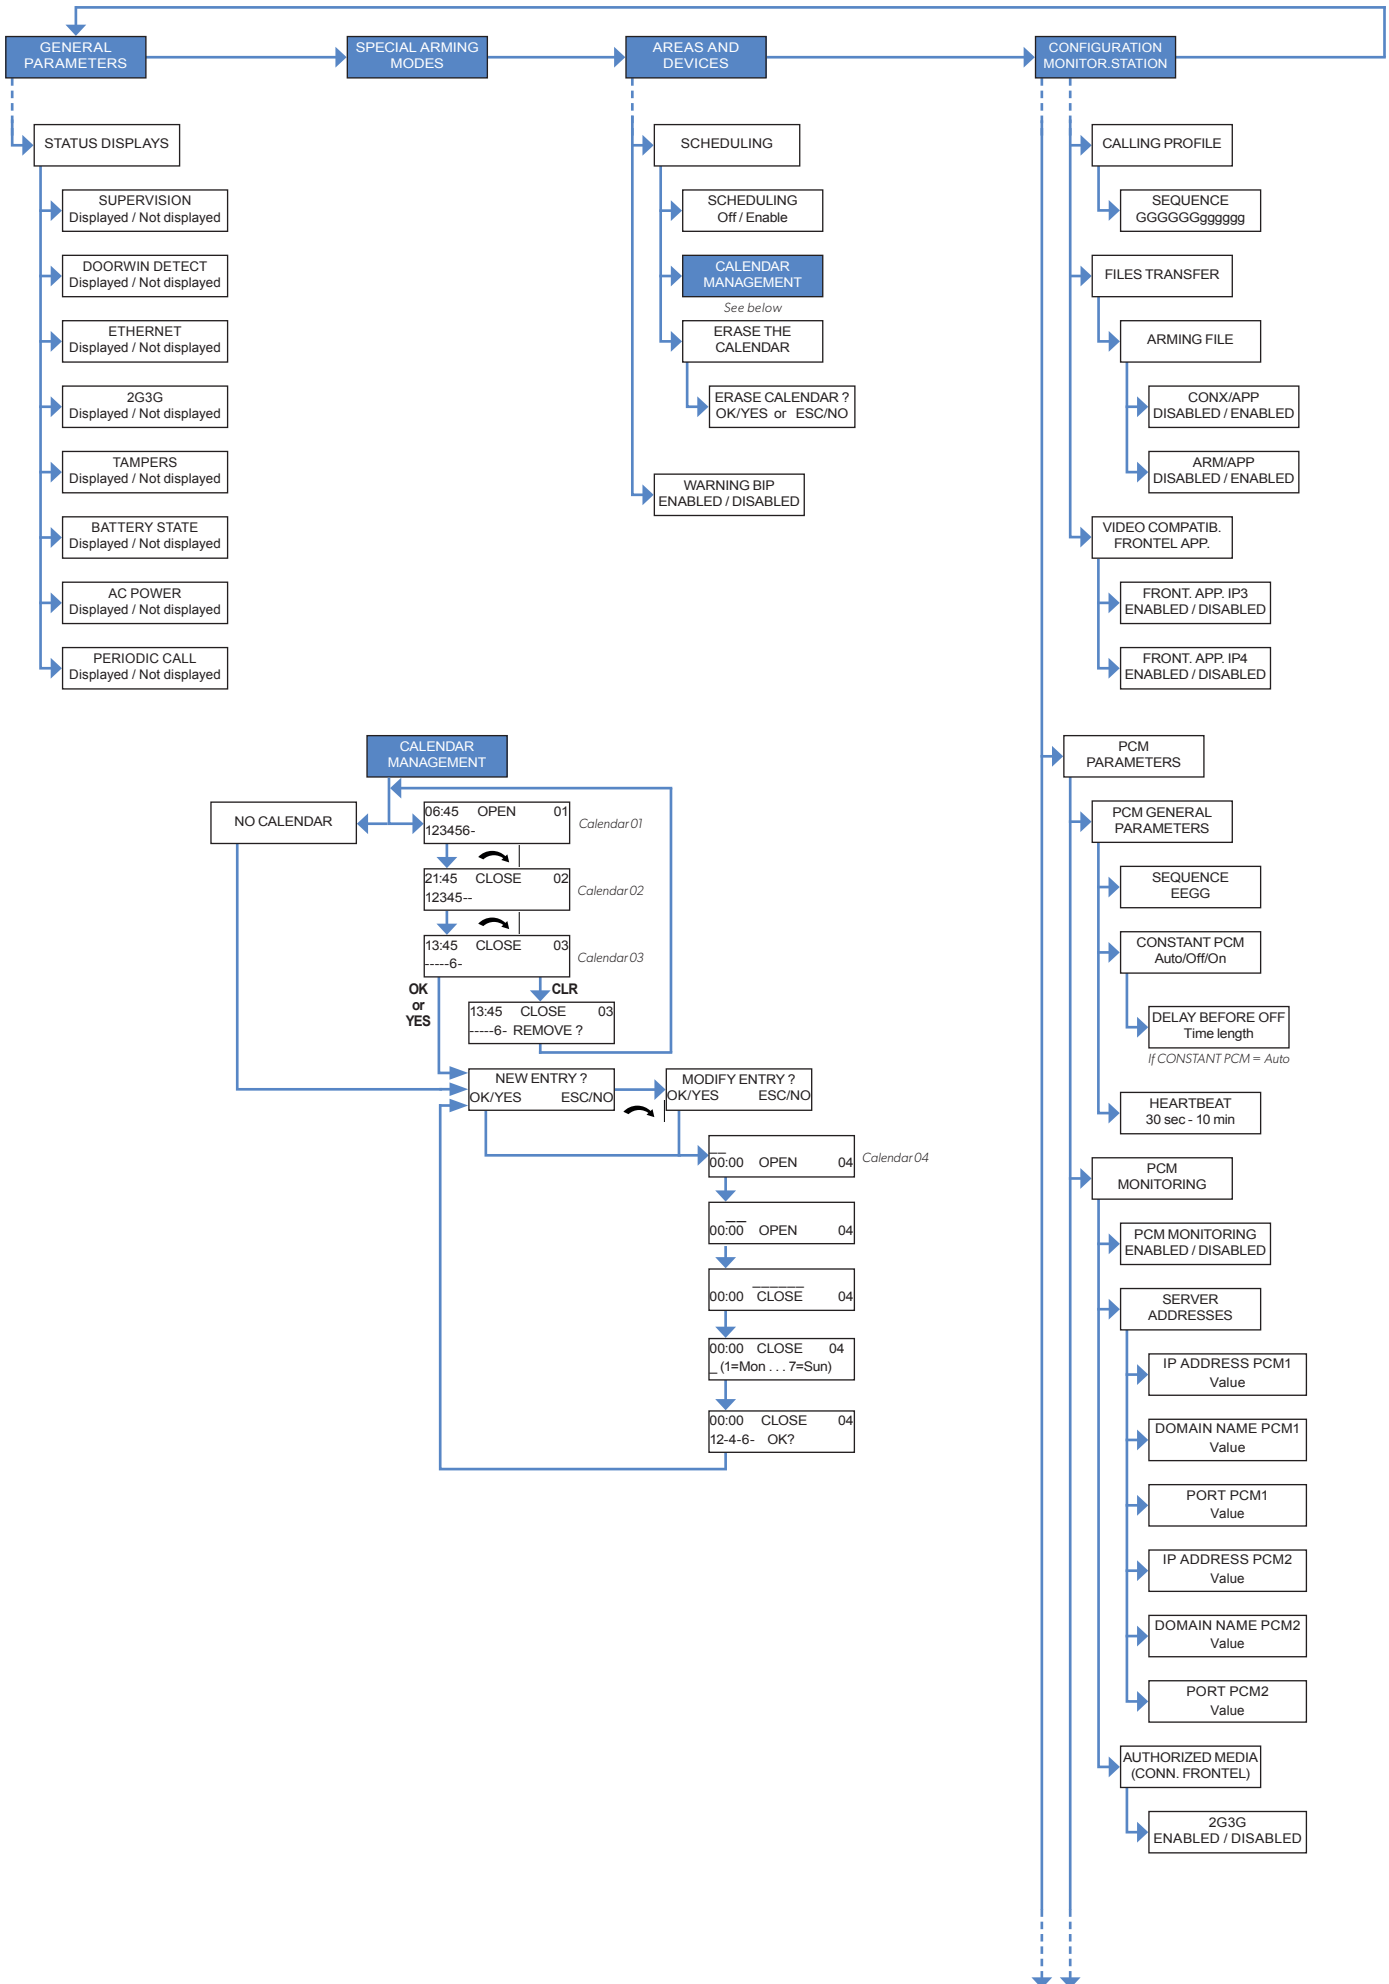

M E N U S T R U C T U R E

Doc. - Ref. 2100-XV
Last Update : December 2014
Software Version : XLP.04.04.07.XXX
Panel Version : Version F

In order to check the firmware version, enter the following code in the standby menu when the panel is DISARMED : 000000+YES