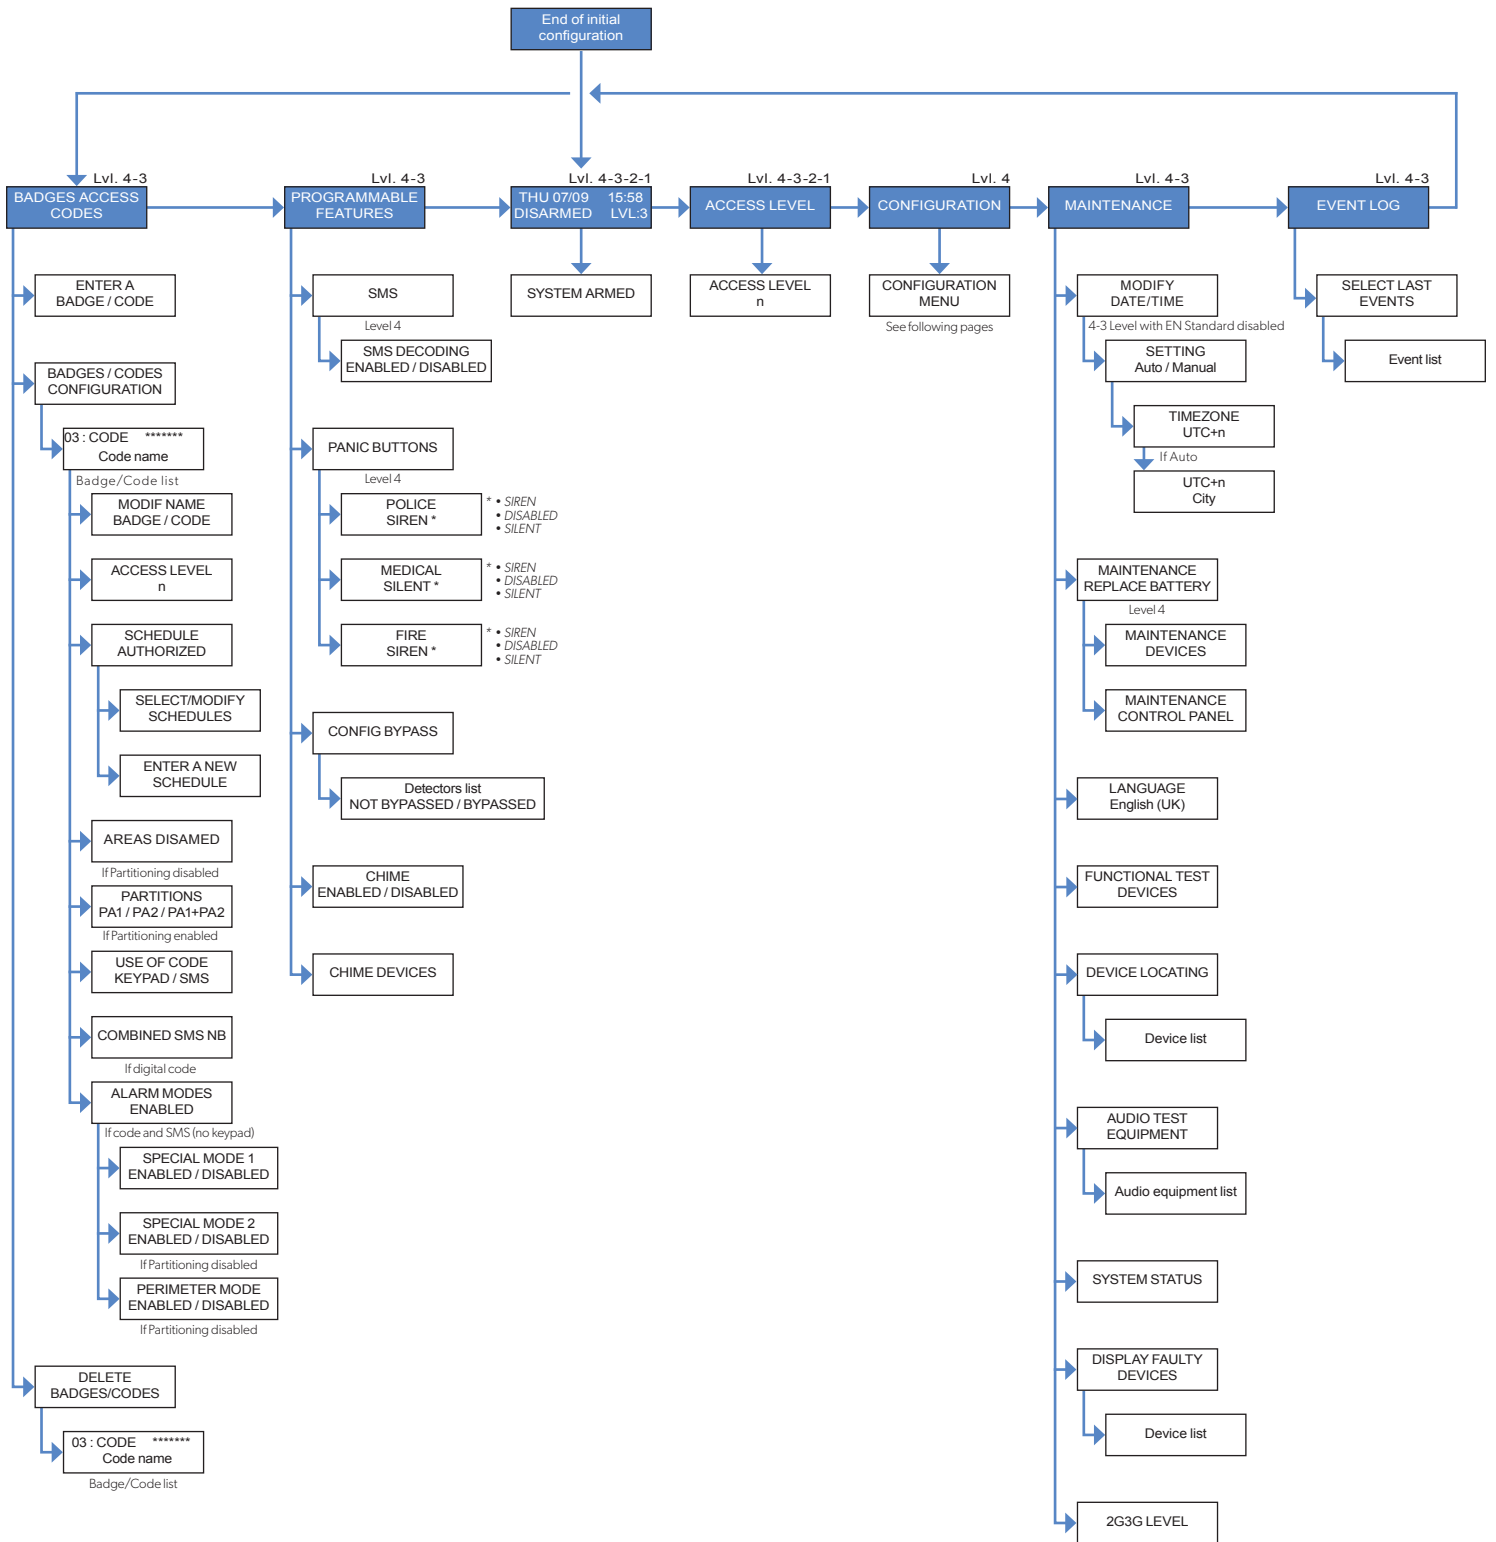

M E N U S T R U C T U R E

Doc. - Ref. 2100-XV
Last Update : December 2014
Software Version : XLP.04.04.07.XXX
Panel Version : Version F

In order to check the firmware version, enter the following code in the standby menu when the panel is DISARMED : 000000+YES