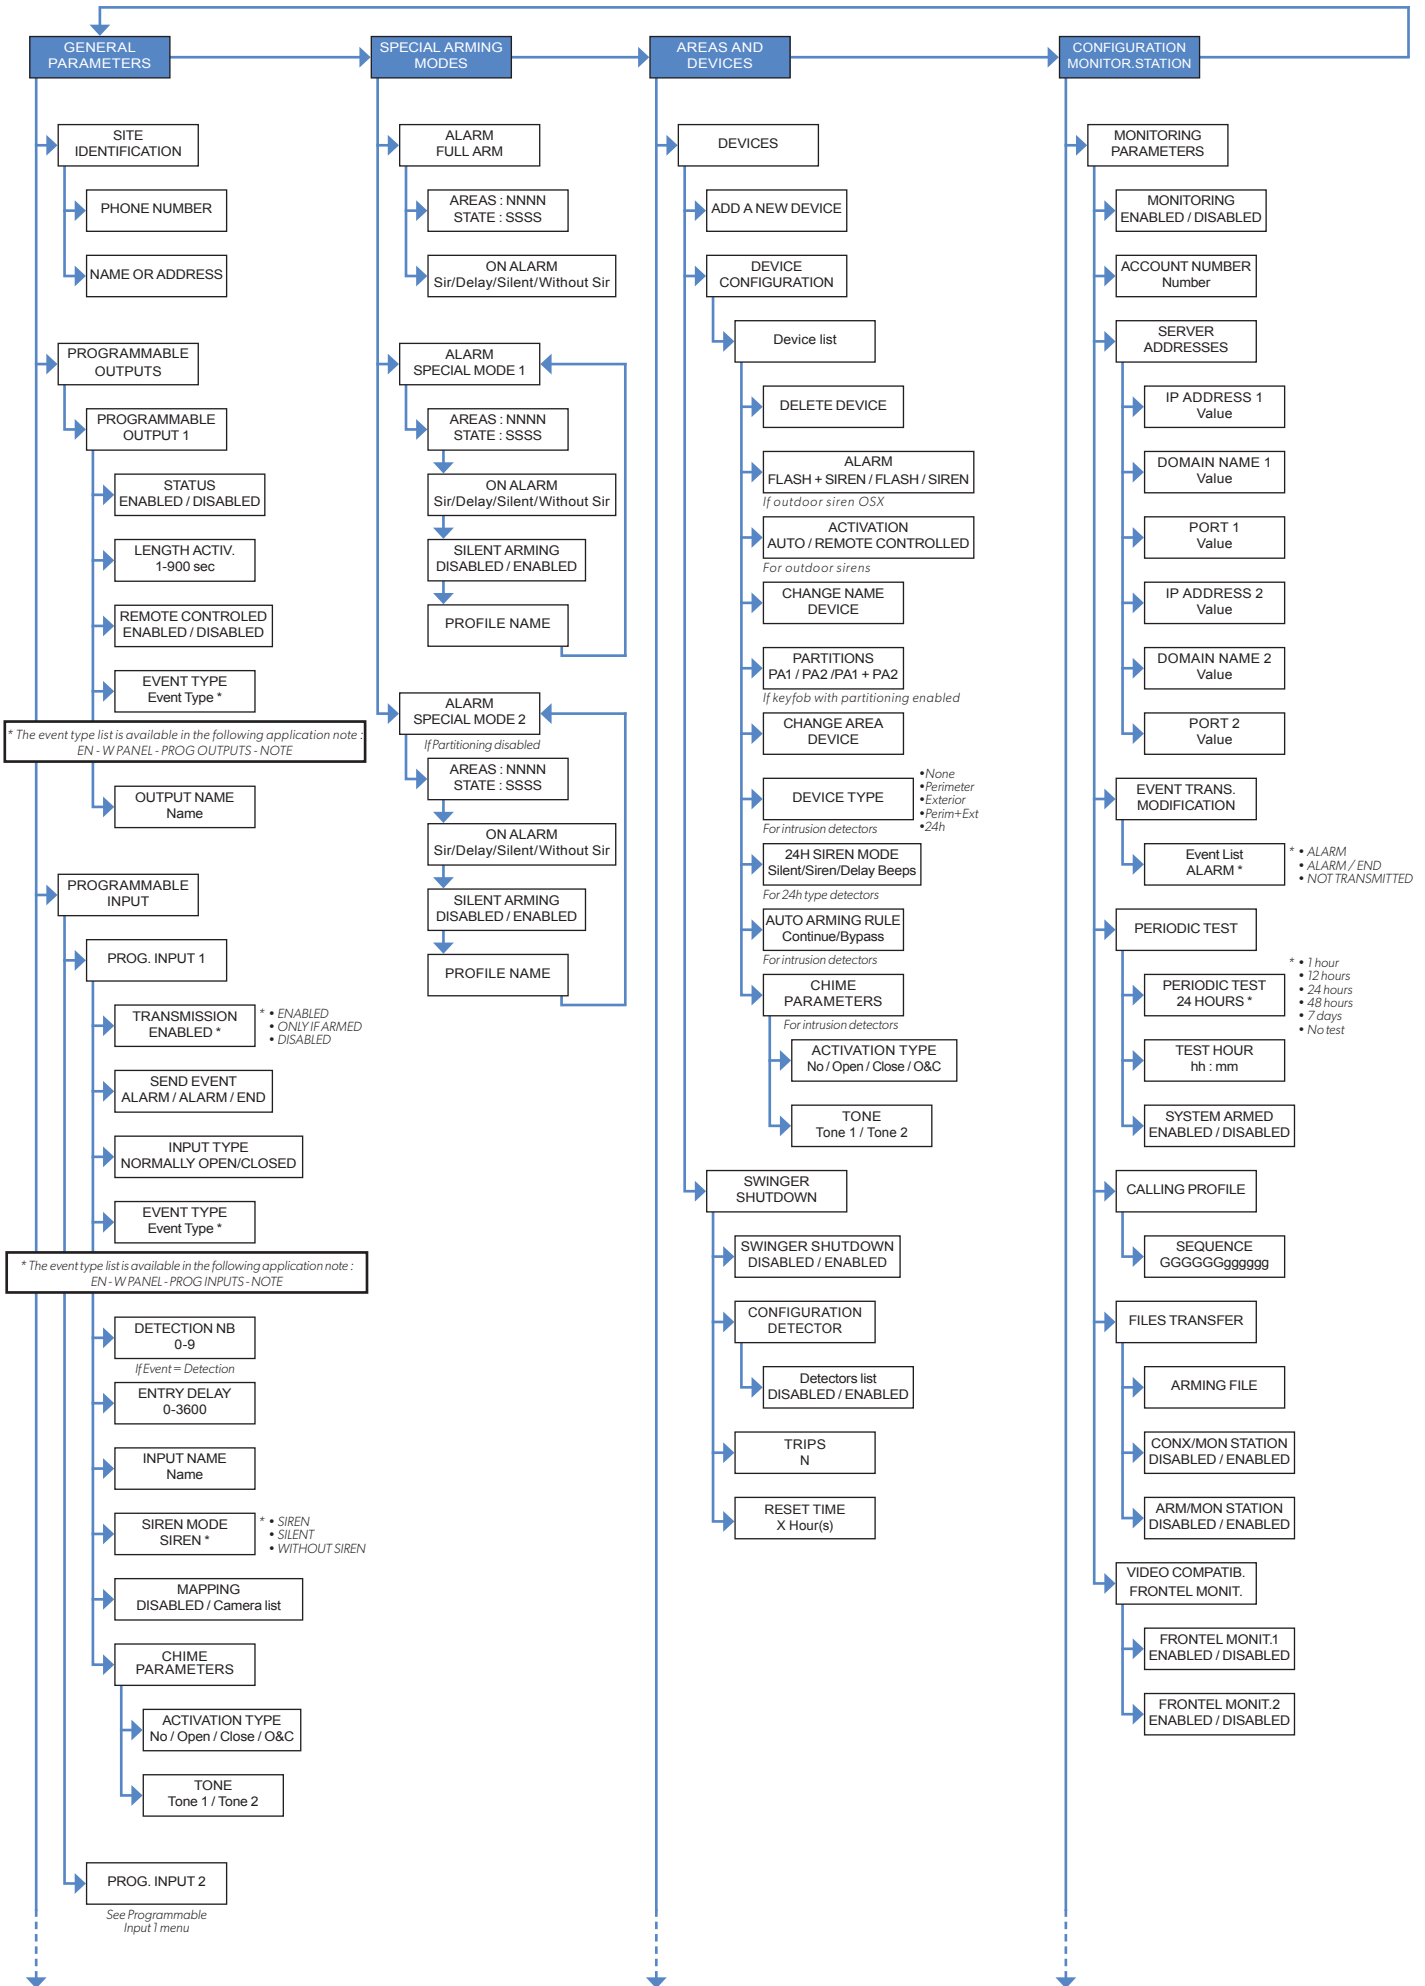

M E N U S T R U C T U R E

Doc. - Ref. 2100-XV
Last Update : December 2014
Software Version : XLP.04.04.07.XXX
Panel Version : Version F

In order to check the firmware version, enter the following code in the standby menu when the panel is DISARMED : 000000+YES