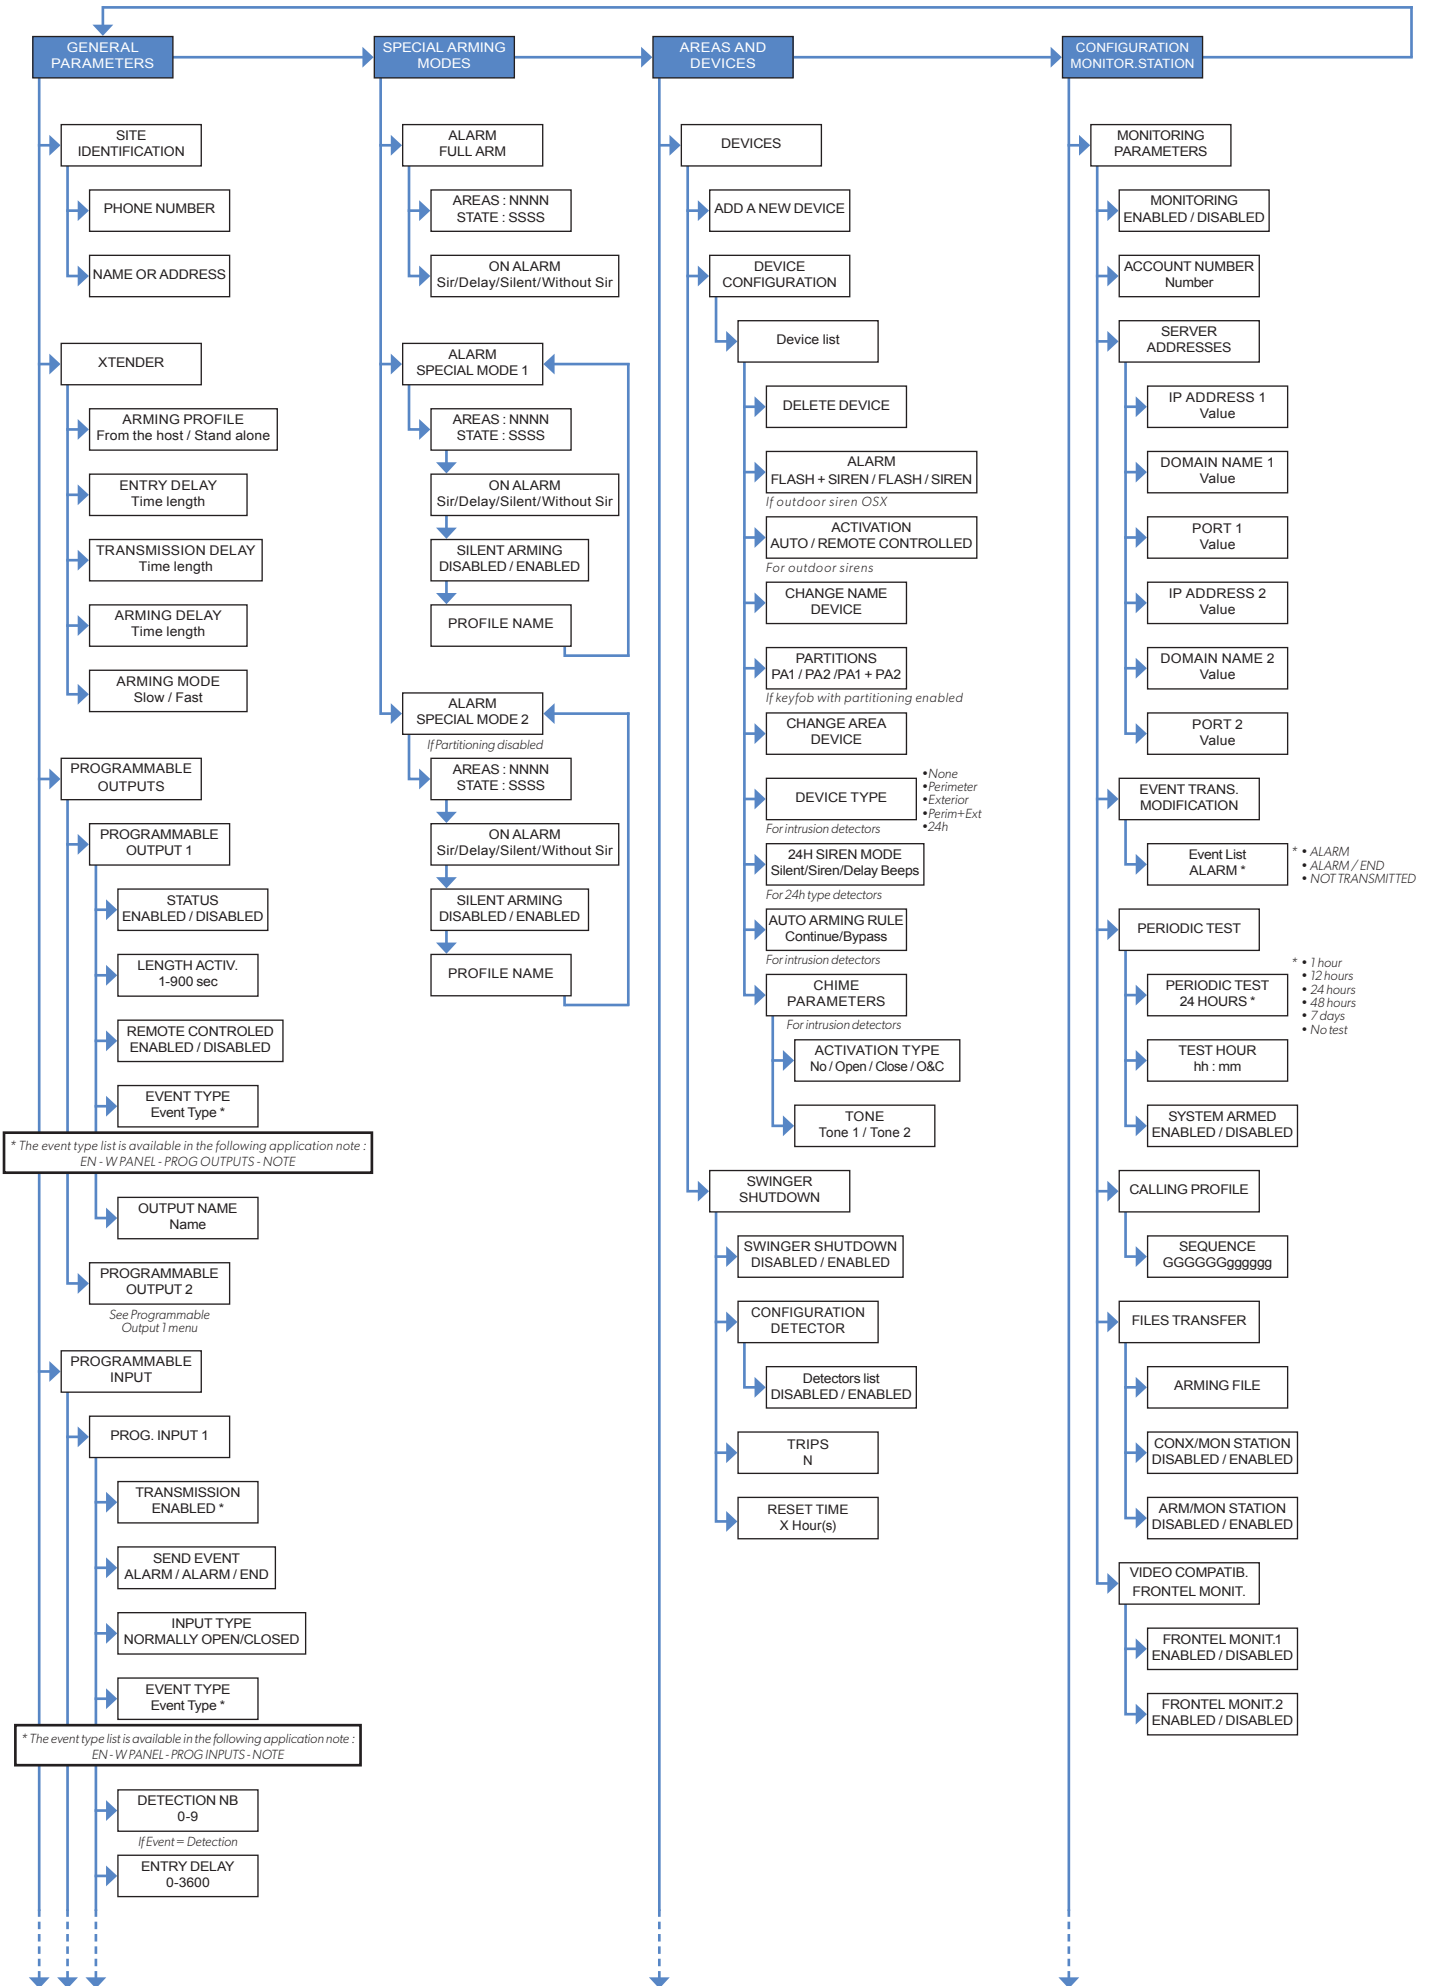

M E N U S T R U C T U R E

*Doc. - Ref. 2100-XTO
Last Update : December 2014
Software Version : XLP.04.04.07.XXX
Panel Version : Version F*

In order to check the firmware version, enter the following code in the standby menu when the panel is DISARMED : 000000+YES