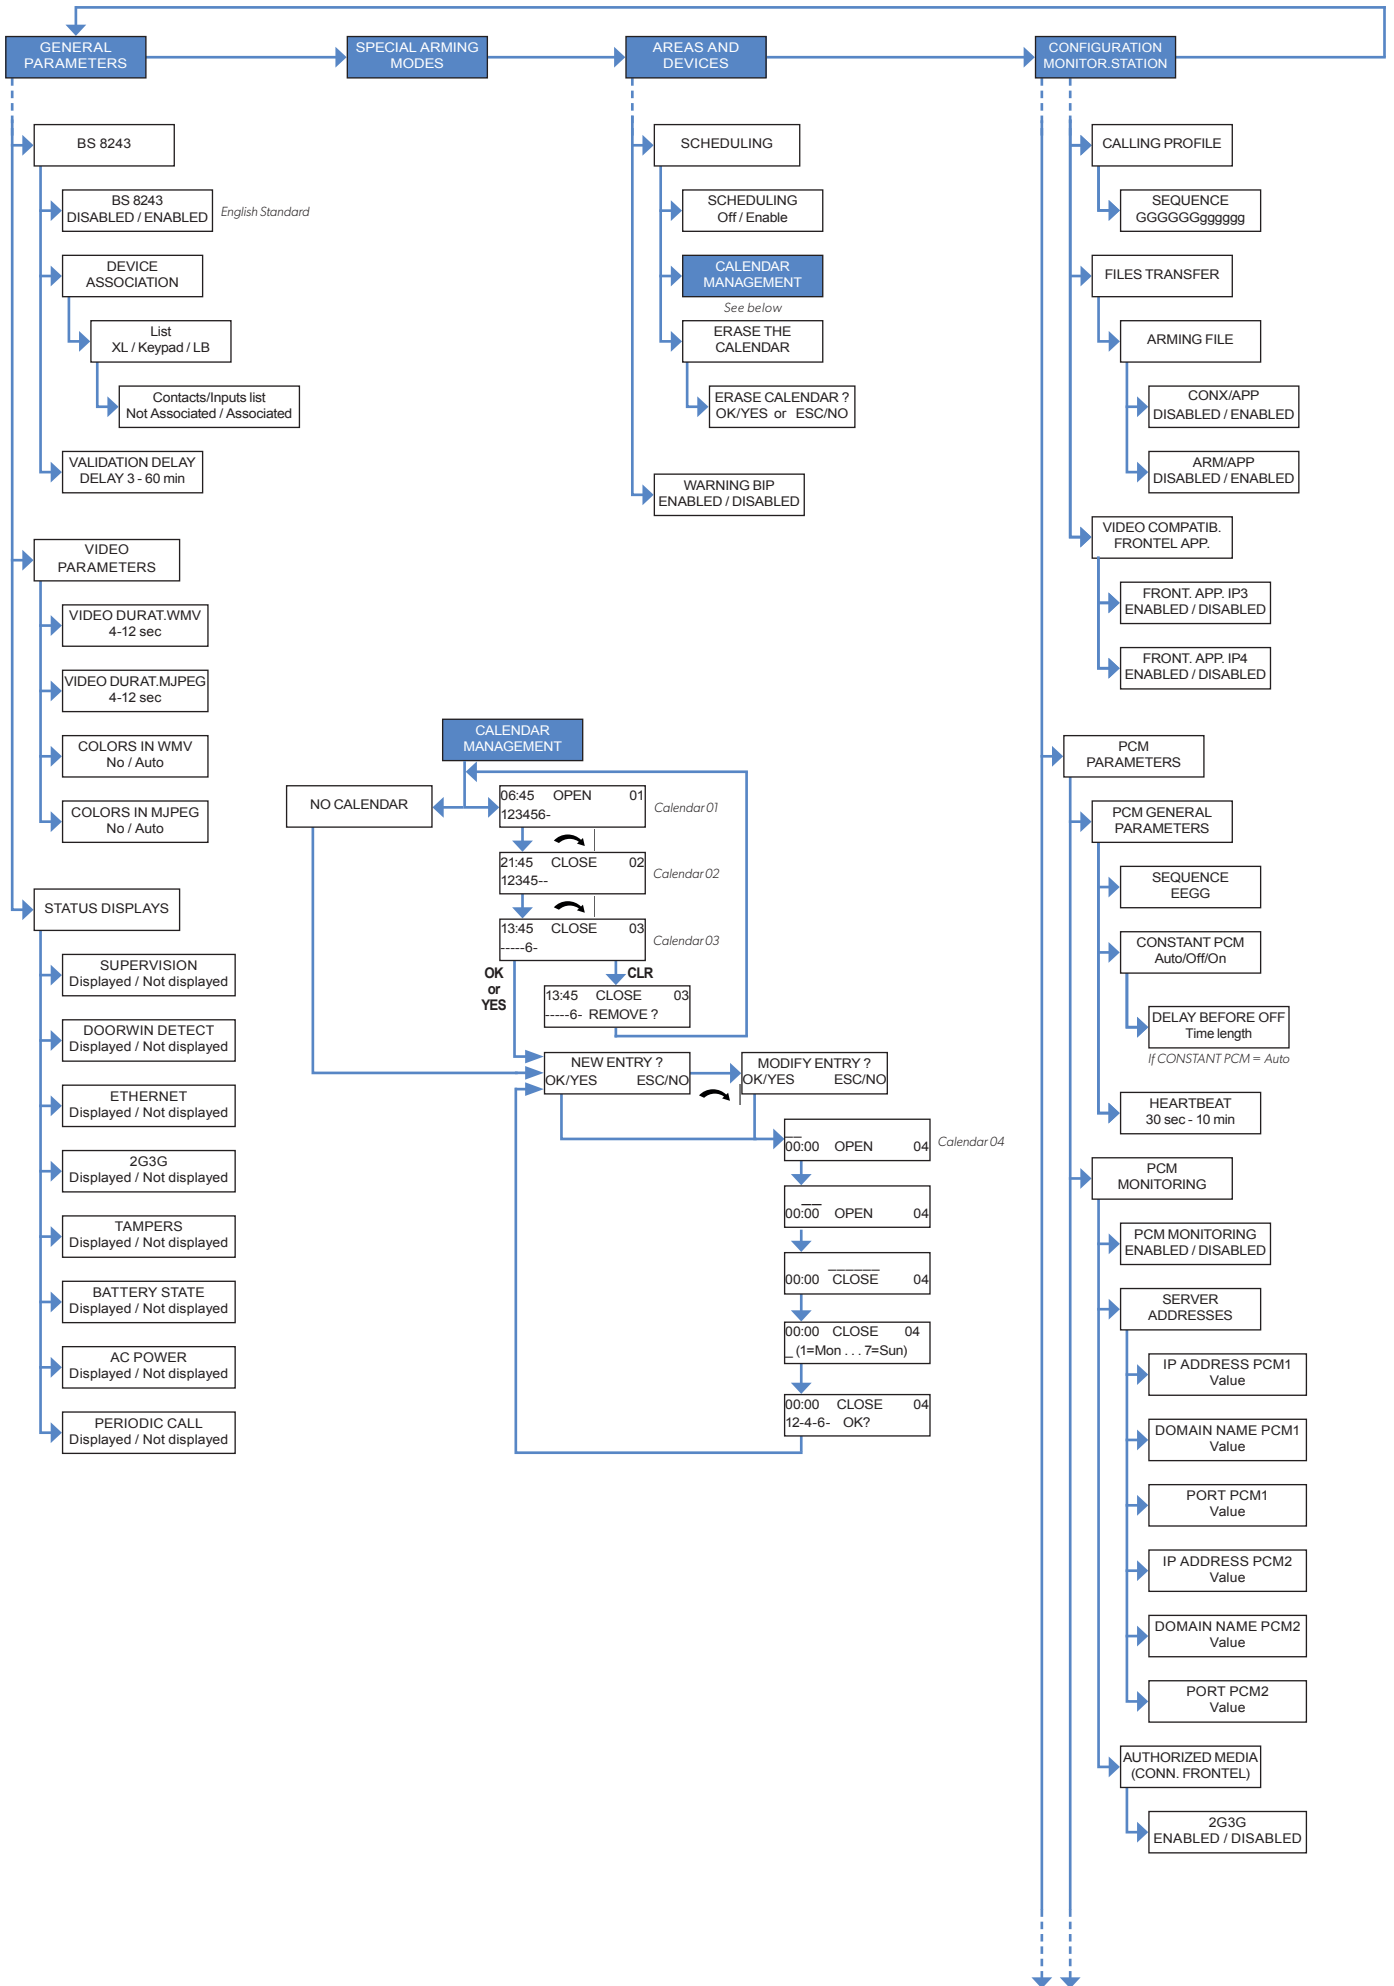

M E N U S T R U C T U R E

*Doc. - Ref. 2100-XTO
Last Update : December 2014
Software Version : XLP.04.04.07.XXX
Panel Version : Version F*

In order to check the firmware version, enter the following code in the standby menu when the panel is DISARMED : 000000+YES