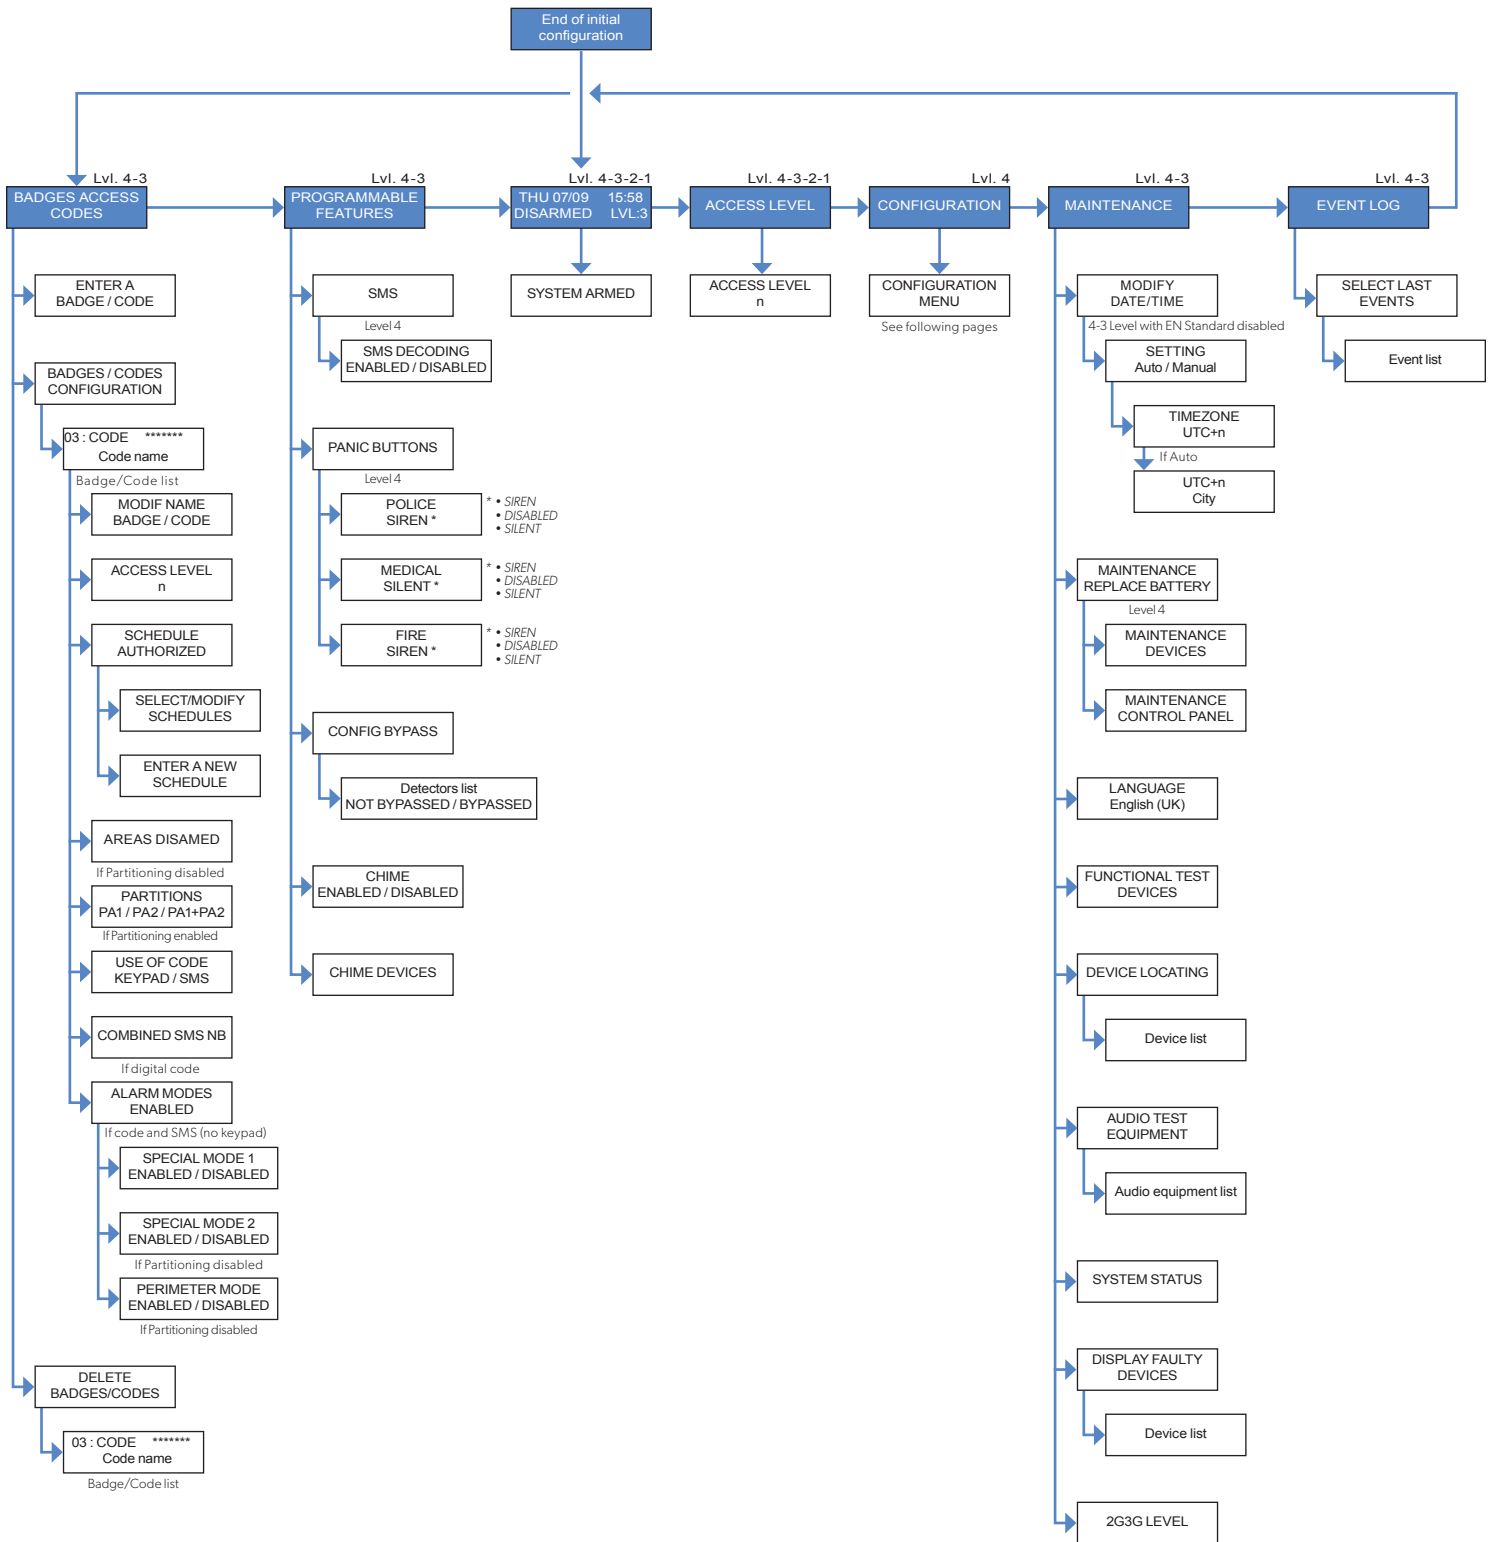

M E N U S T R U C T U R E

*Doc. - Ref. 2100-XTO
Last Update : December 2014
Software Version : XLP.04.04.07.XXX
Panel Version : Version F*

In order to check the firmware version, enter the following code in the standby menu when the panel is DISARMED : 000000+YES