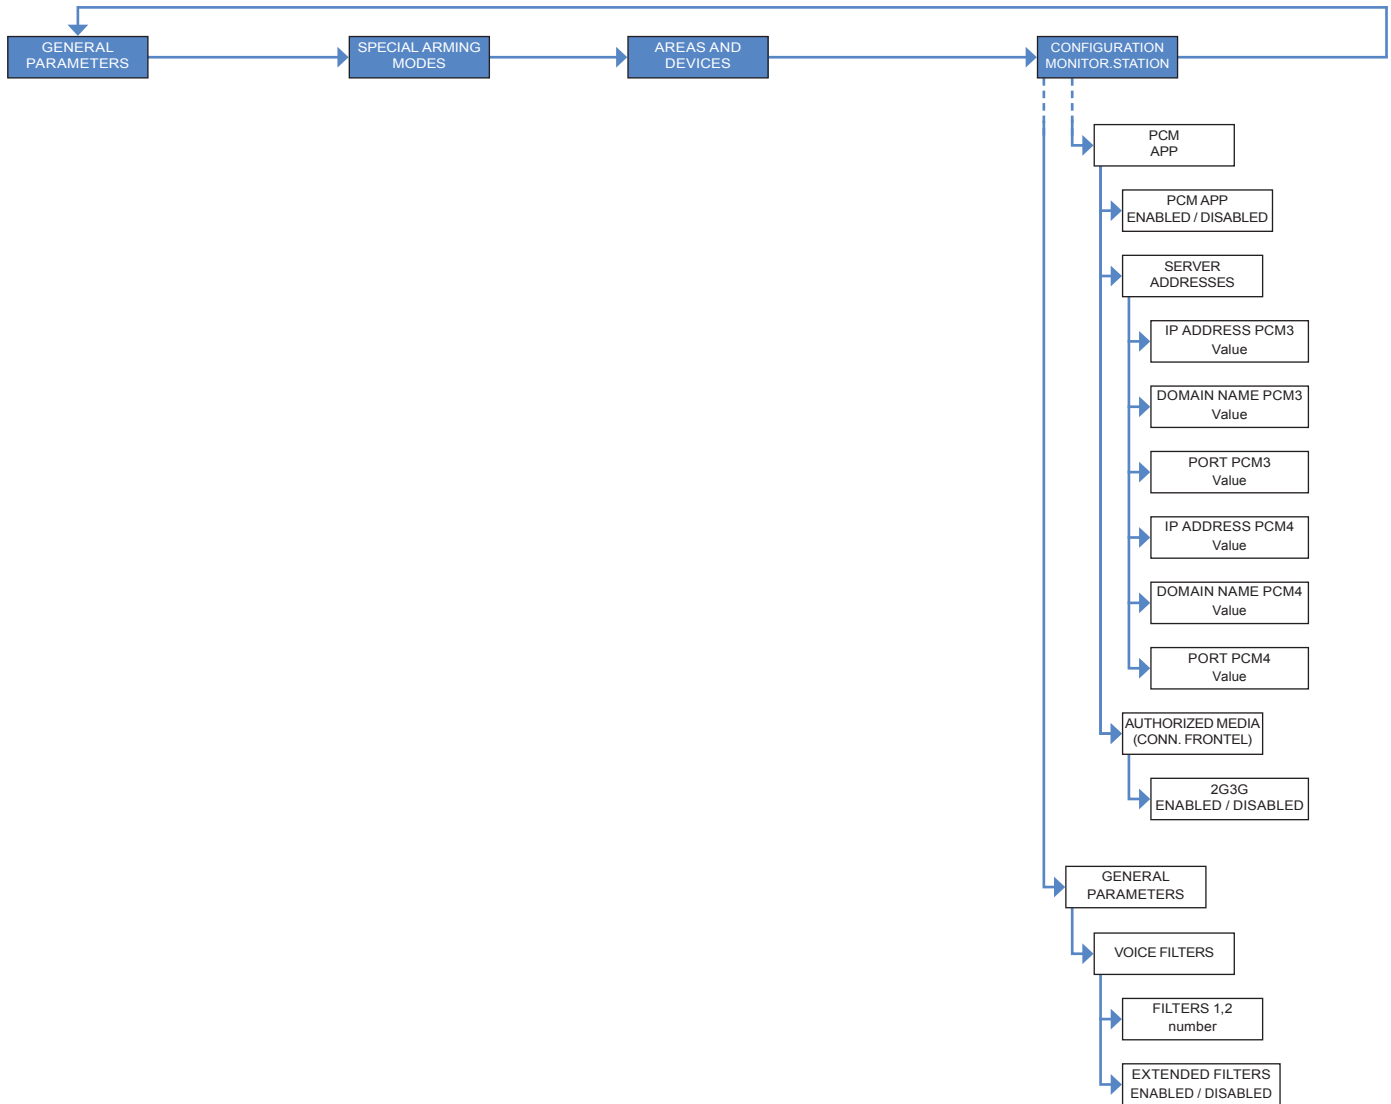

M E N U S T R U C T U R E

*Doc. - Ref. 2100-XTO
Last Update : December 2014
Software Version : XLP.04.04.07.XXX
Panel Version : Version F*

In order to check the firmware version, enter the following code in the standby menu when the panel is DISARMED : 000000+YES