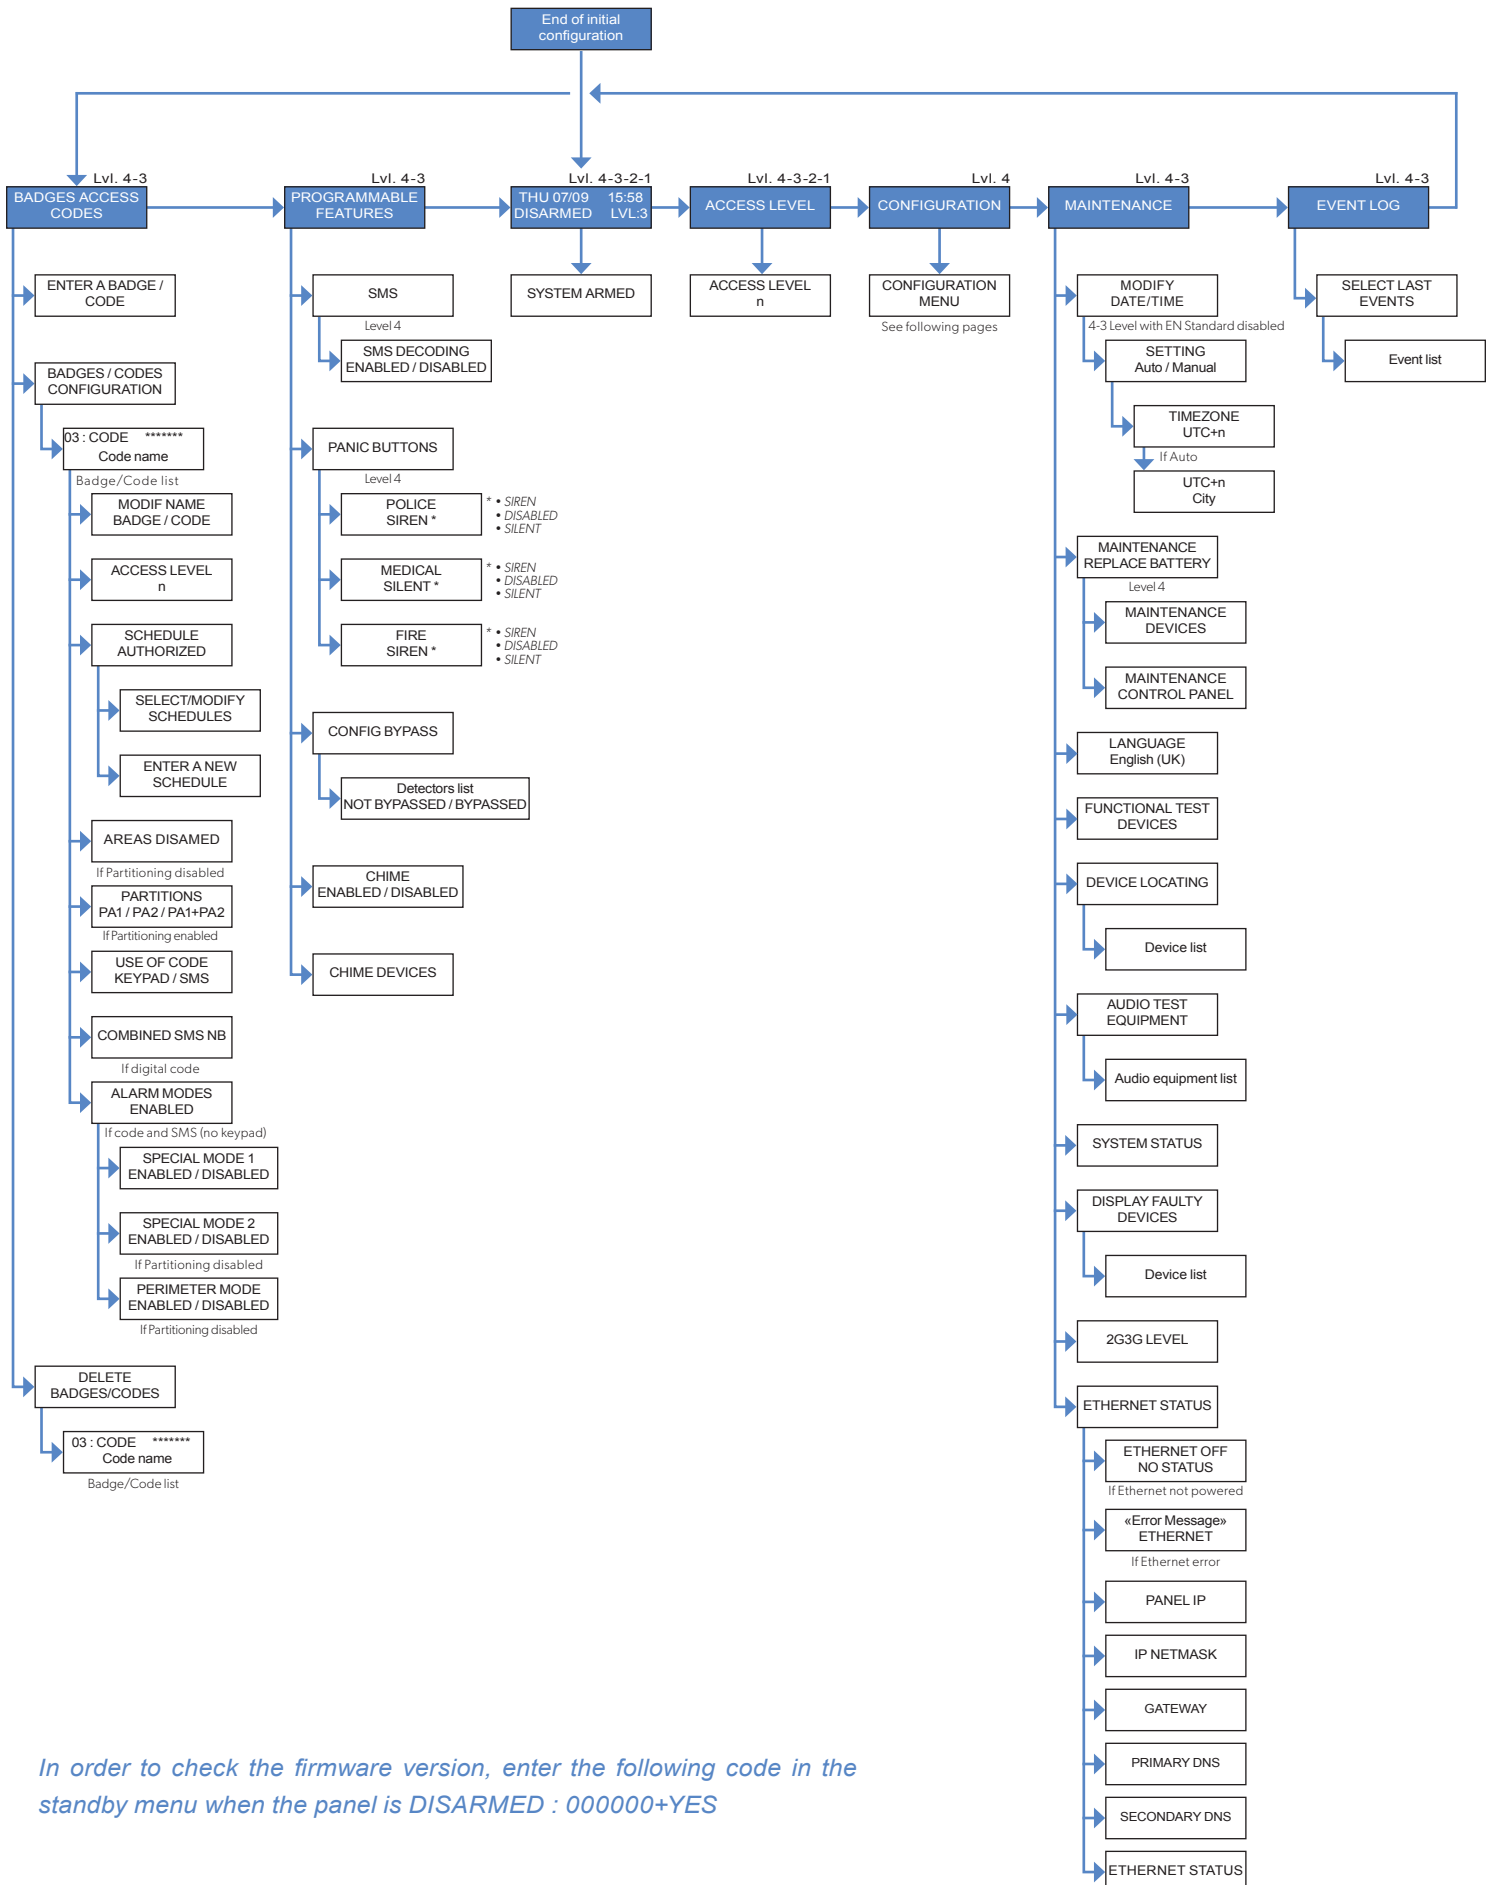

M E N U S T R U C T U R E

Doc. - Ref. 2100-XT-iP  
Last Update : December 2014  
Software Version : XLP.04.04.07.XXX  
Panel Version : Version F

In order to check the firmware version, enter the following code in the standby menu when the panel is DISARMED : 000000+YES