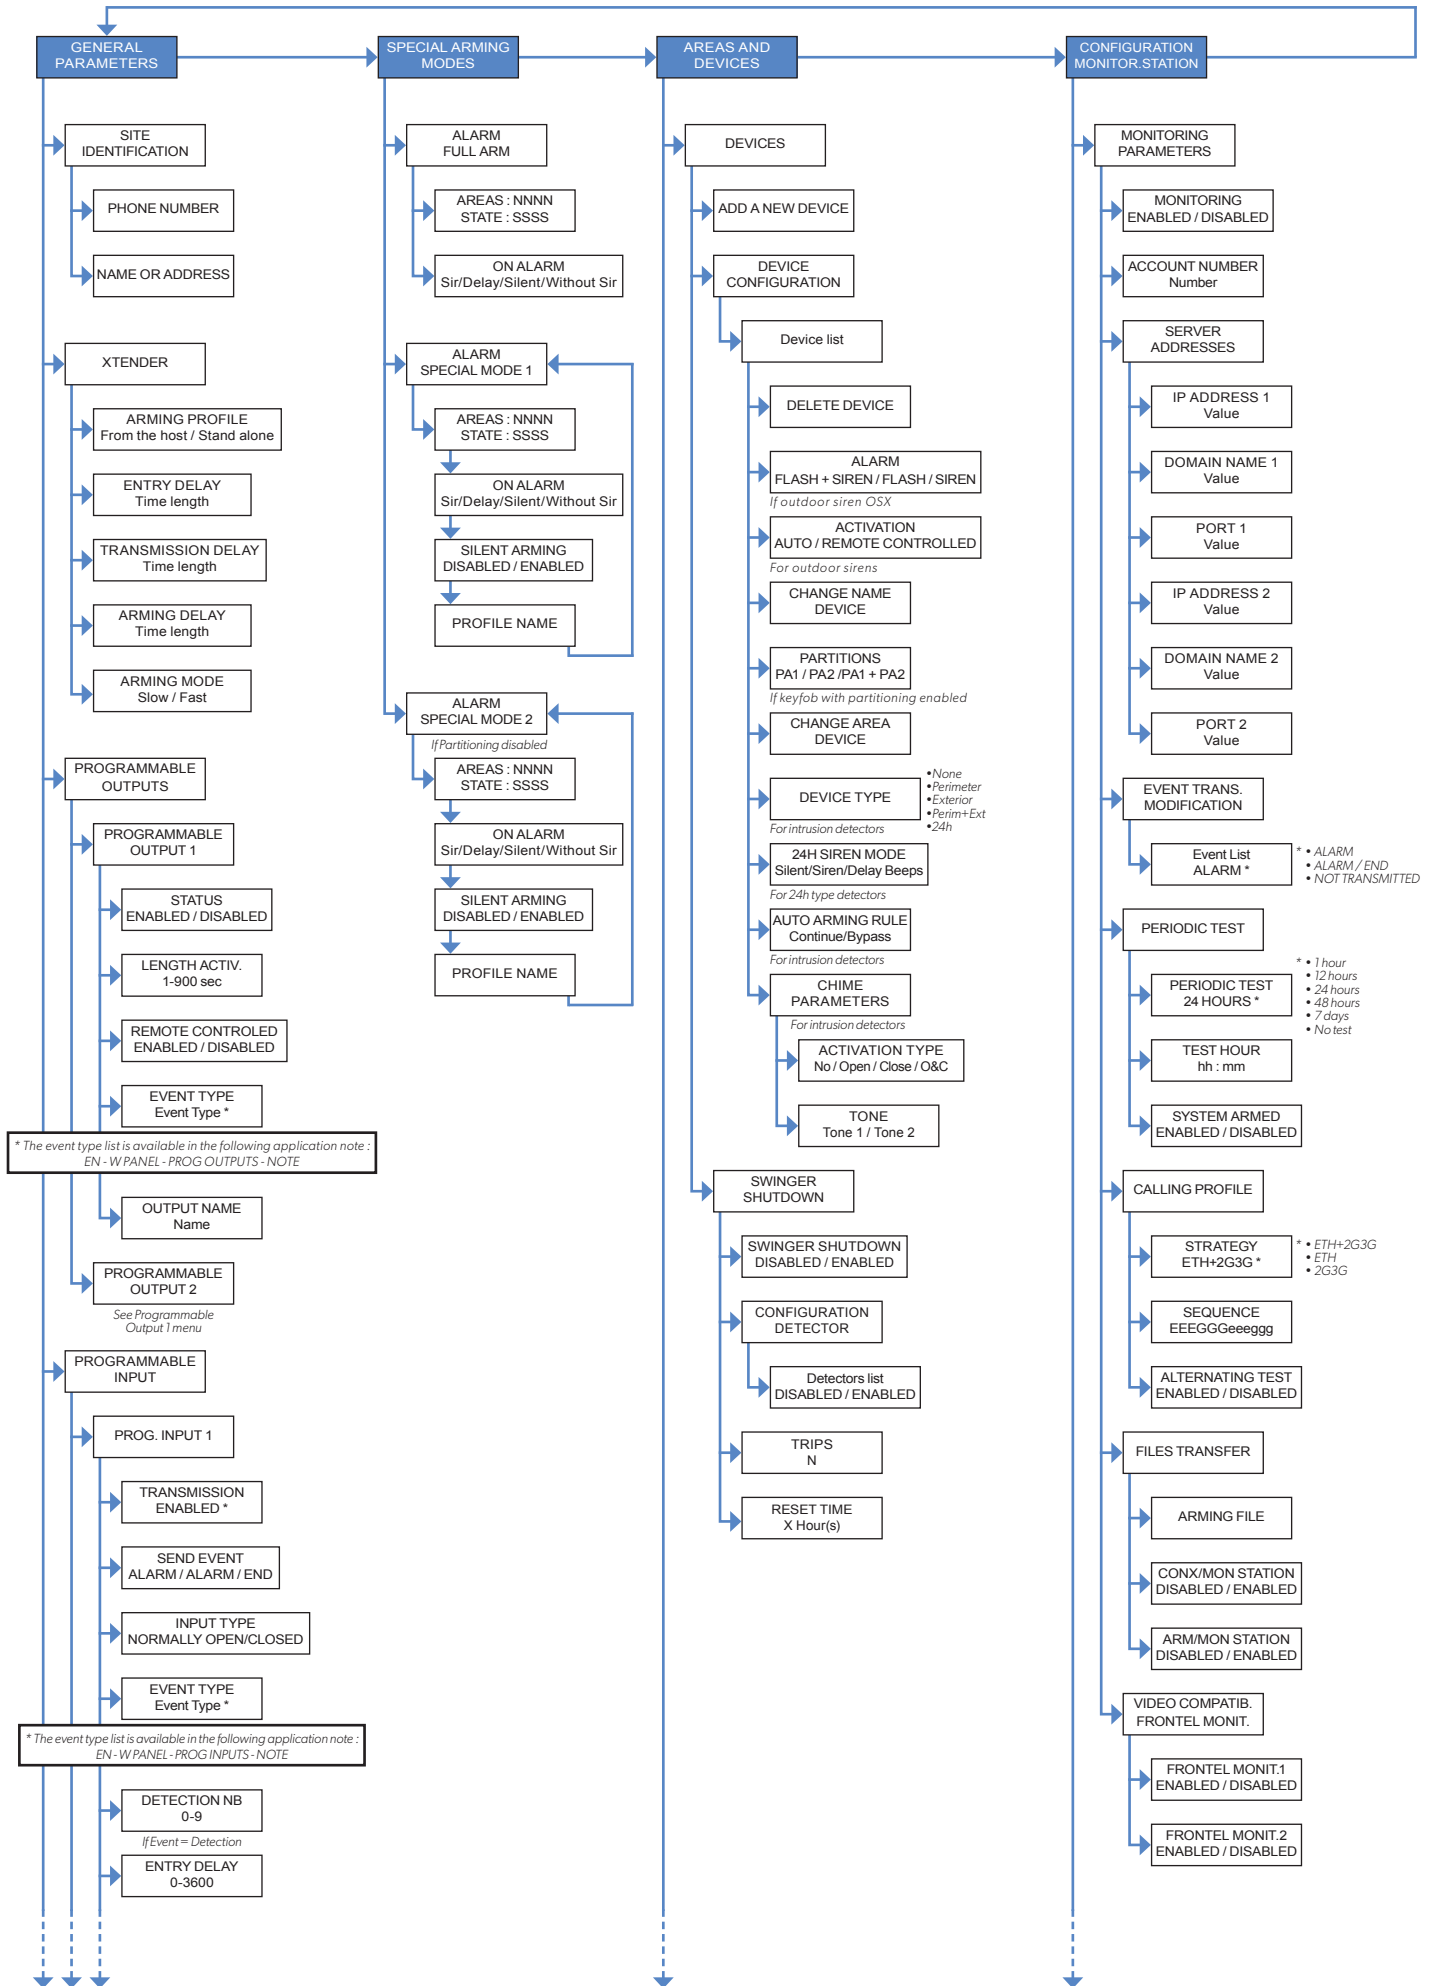

M E N U S T R U C T U R E

Doc. - Ref. 2100-XT-iP  
Last Update : December 2014  
Software Version : XLP.04.04.07.XXX  
Panel Version : Version F

In order to check the firmware version, enter the following code in the standby menu when the panel is DISARMED : 000000+YES