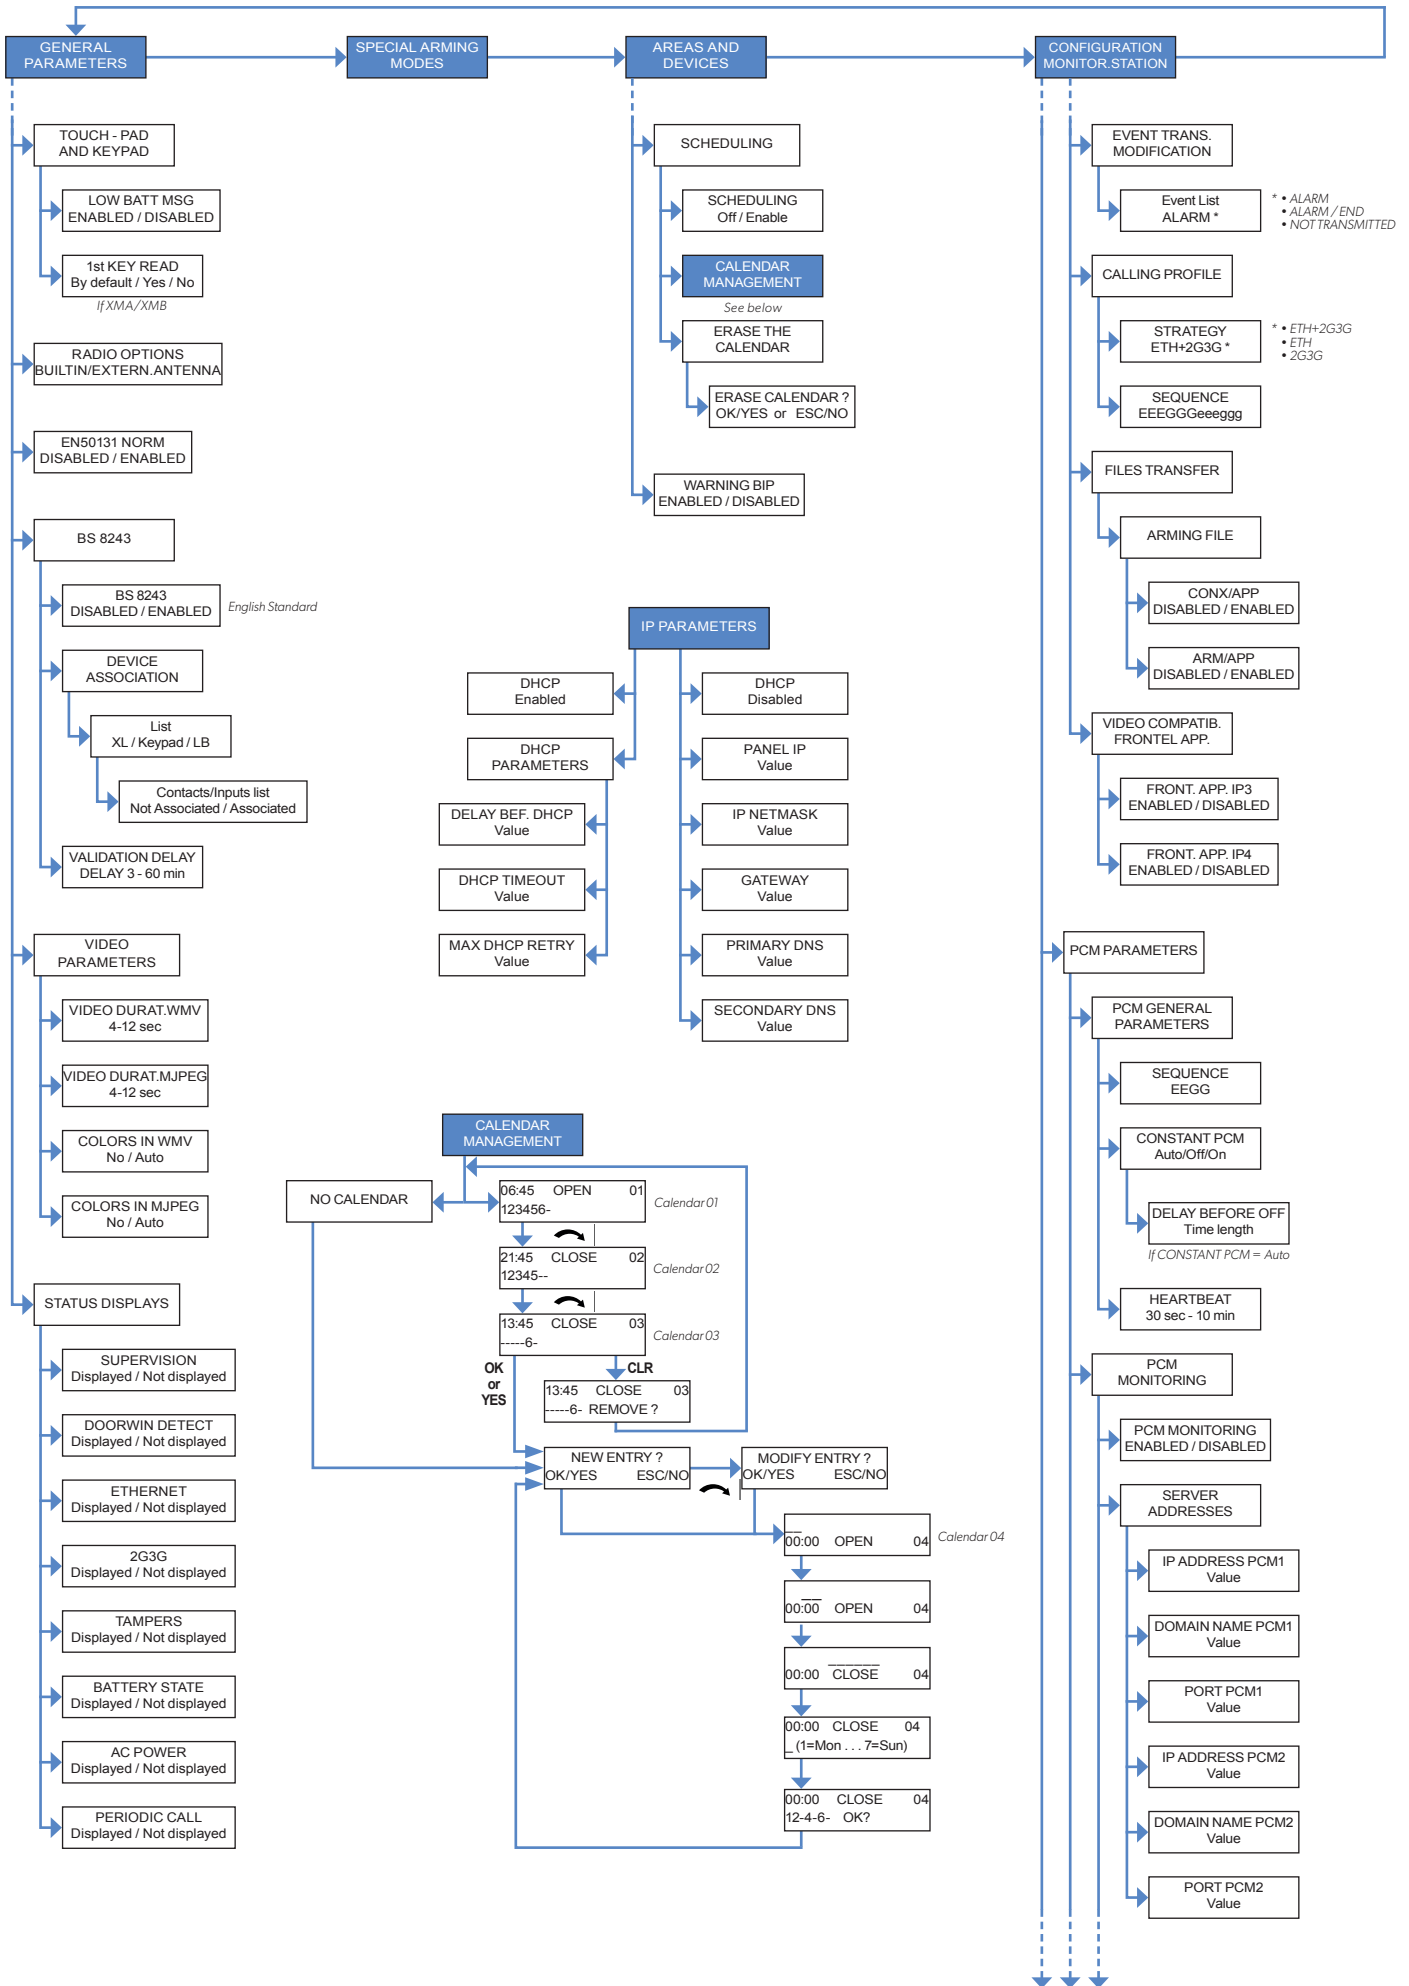

M E N U S T R U C T U R E

Doc. - Ref. 2100-XT-iP  
Last Update : December 2014  
Software Version : XLP.04.04.07.XXX  
Panel Version : Version F

In order to check the firmware version, enter the following code in the standby menu when the panel is DISARMED : 000000+YES