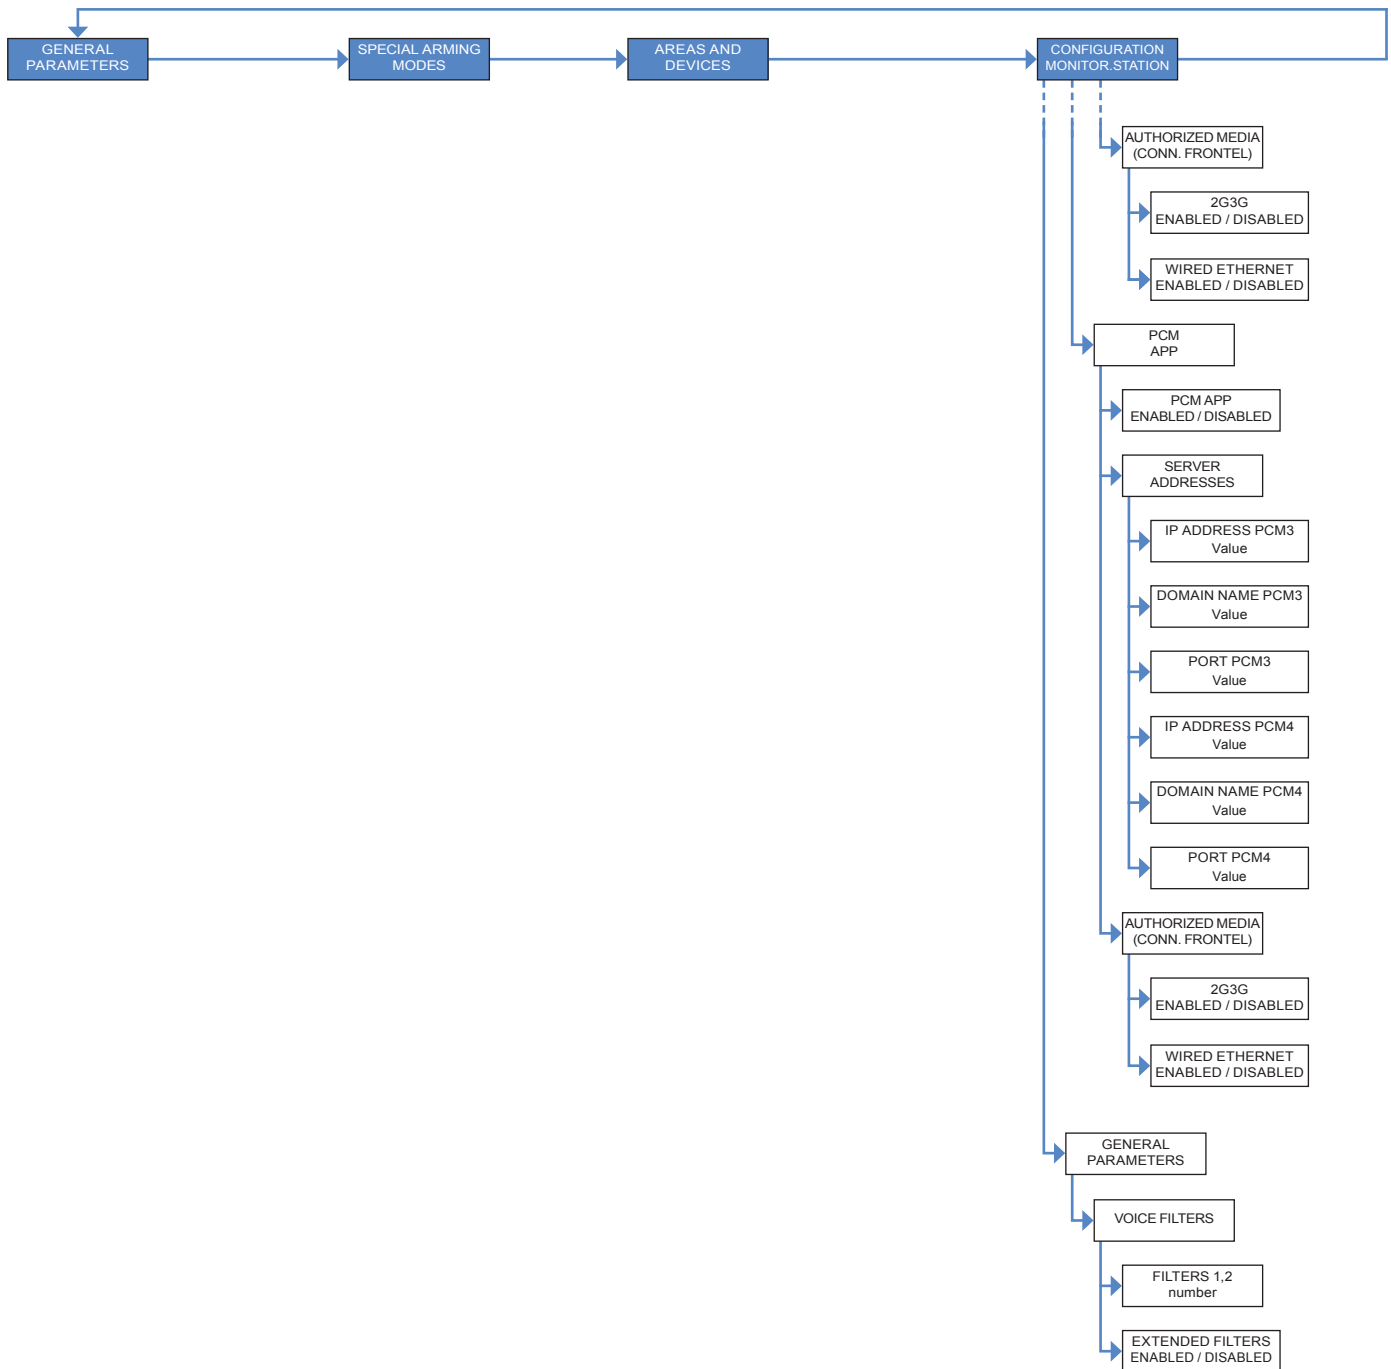

M E N U S T R U C T U R E

Doc. - Ref. 2100-XT-iP  
Last Update : December 2014  
Software Version : XLP.04.04.07.XXX  
Panel Version : Version F

In order to check the firmware version, enter the following code in the standby menu when the panel is DISARMED : 000000+YES