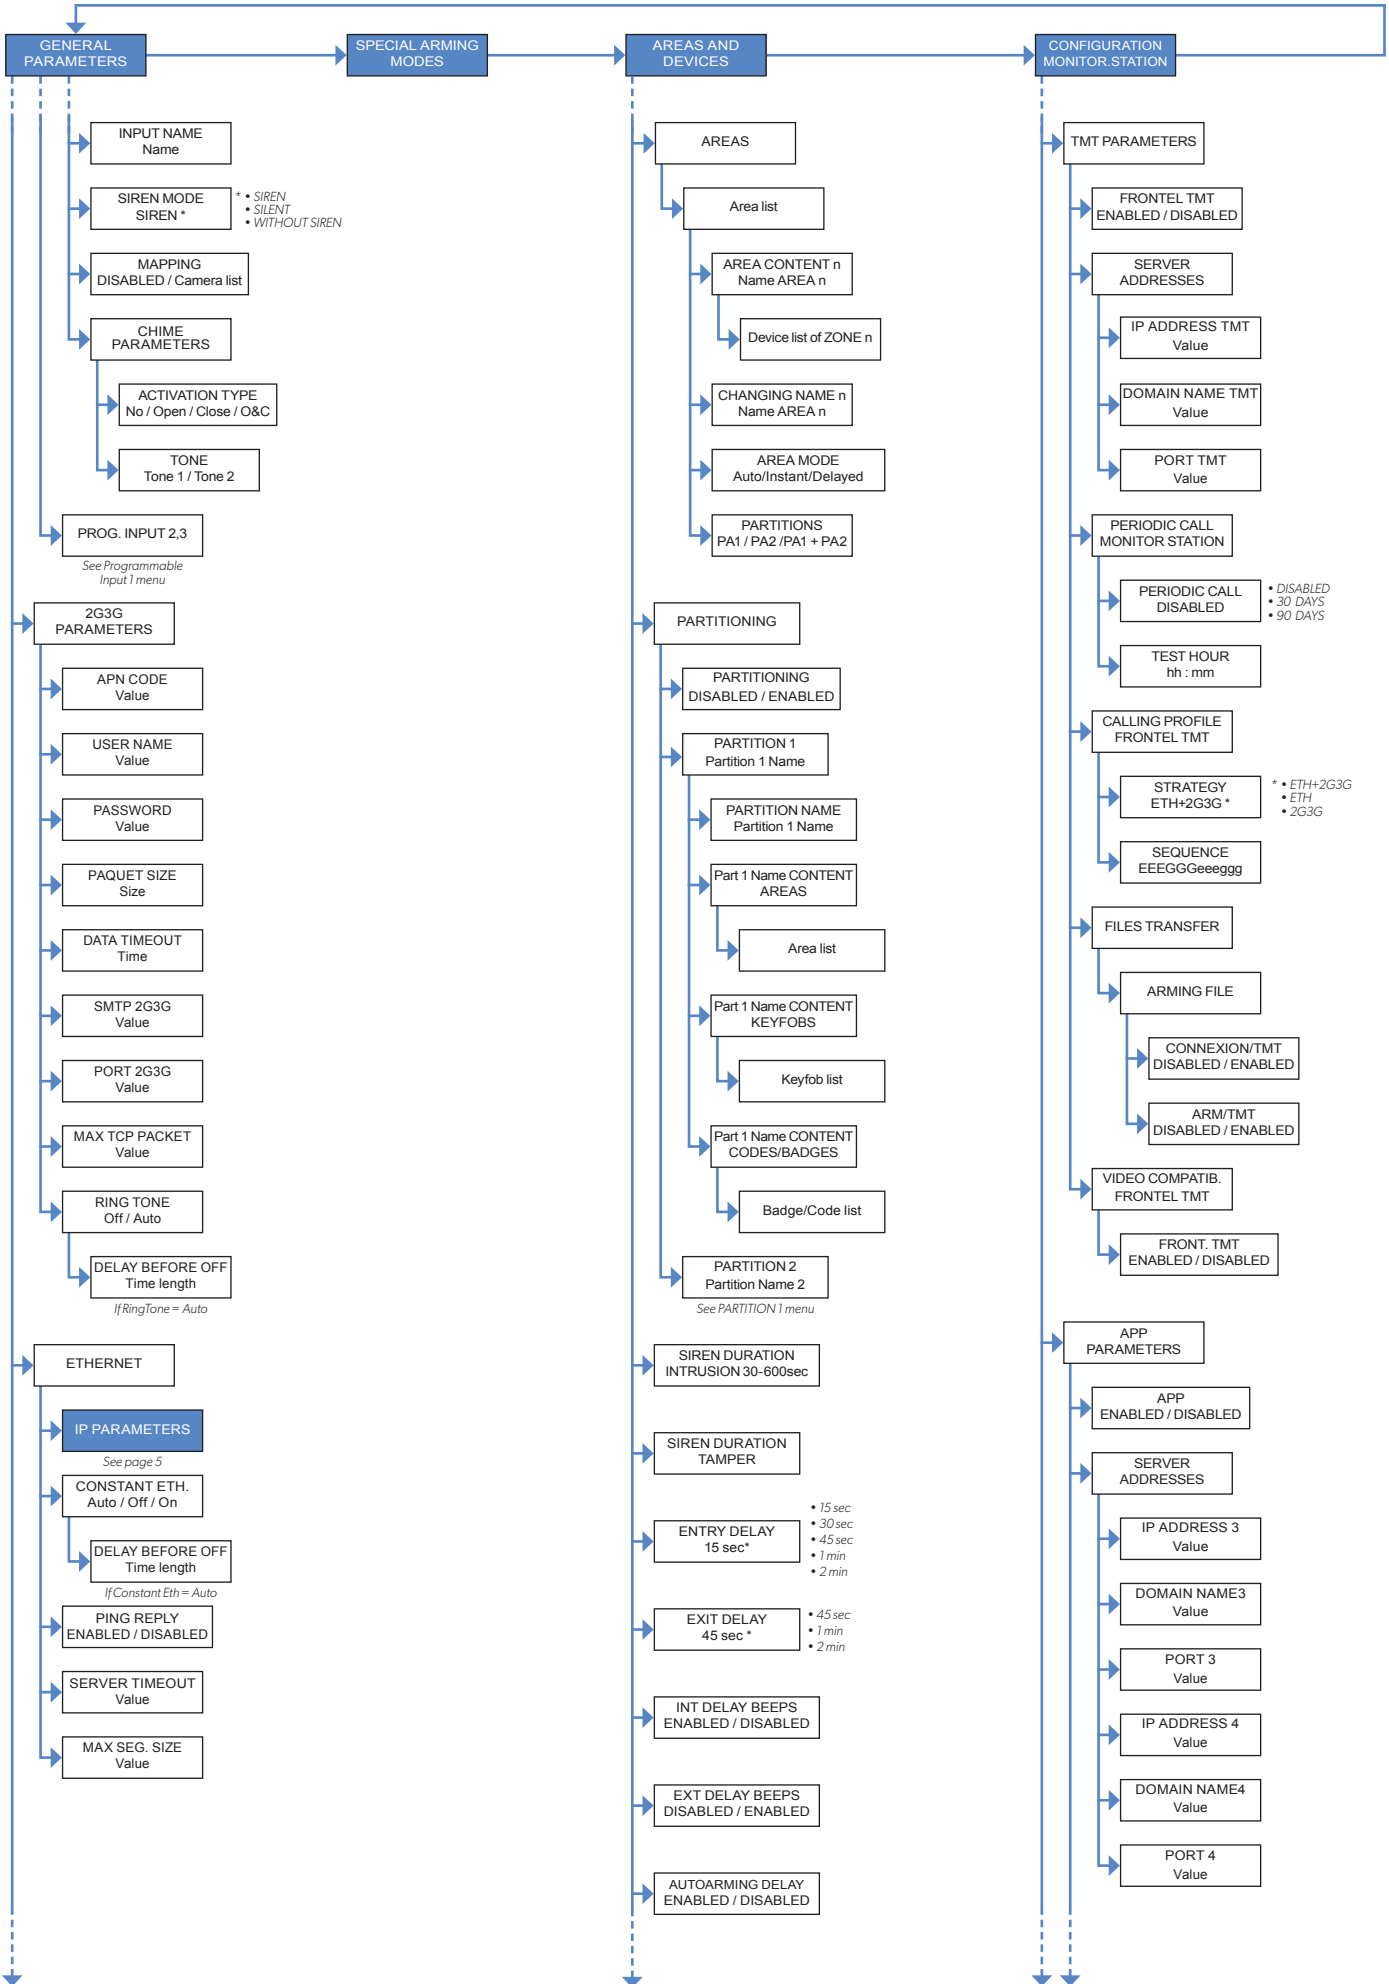

M E N U S T R U C T U R E

Doc. - Ref. 2100-XT-iP  
Last Update : December 2014  
Software Version : XLP.04.04.07.XXX  
Panel Version : Version F

In order to check the firmware version, enter the following code in the standby menu when the panel is DISARMED : 000000+YES