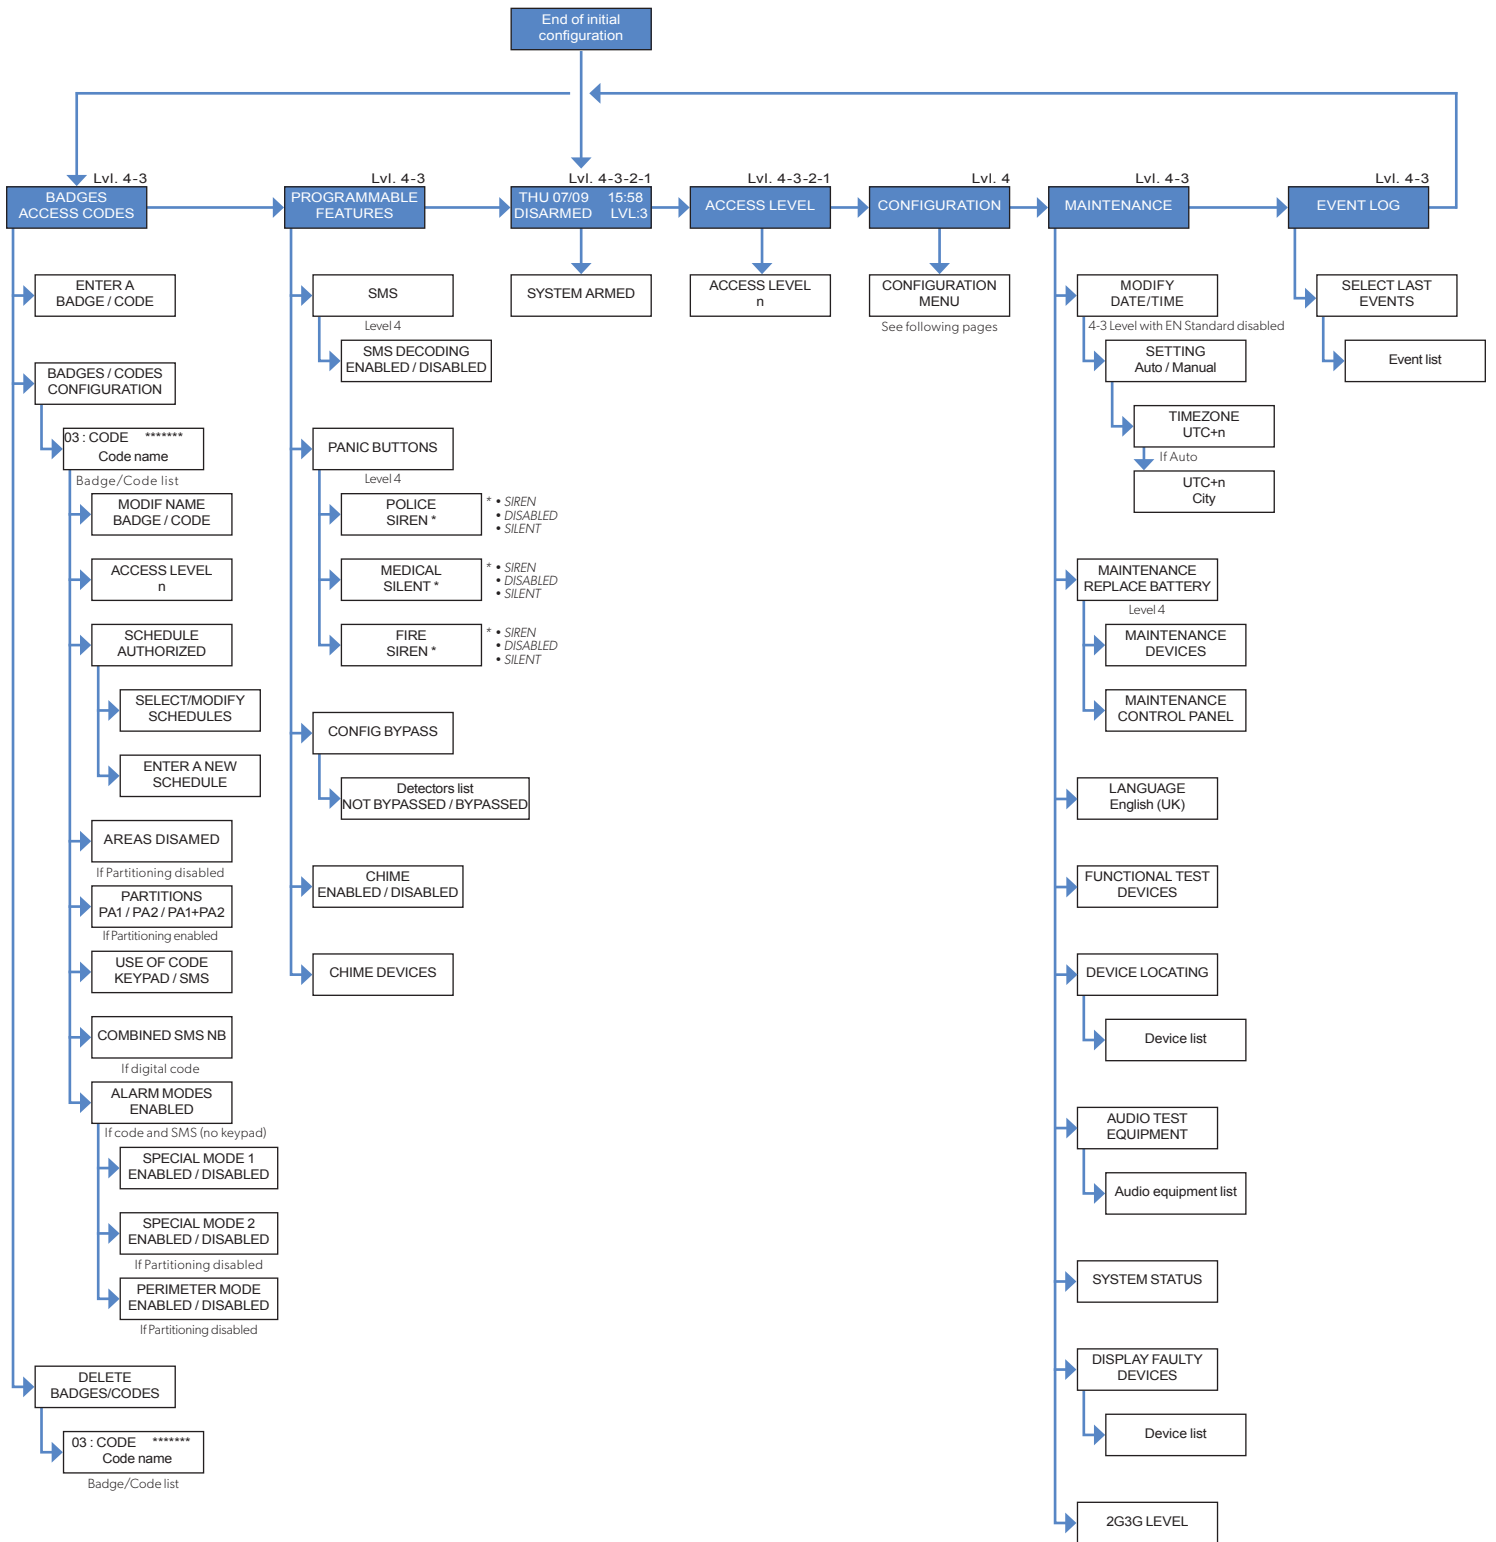

M E N U S T R U C T U R E

Doc. - Ref. 2100-XT
Last Update : December 2014
Software Version : XLP.04.04.07.XXX
Panel Version : Version F

In order to check the firmware version, enter the following code in the standby menu when the panel is DISARMED : 000000+YES