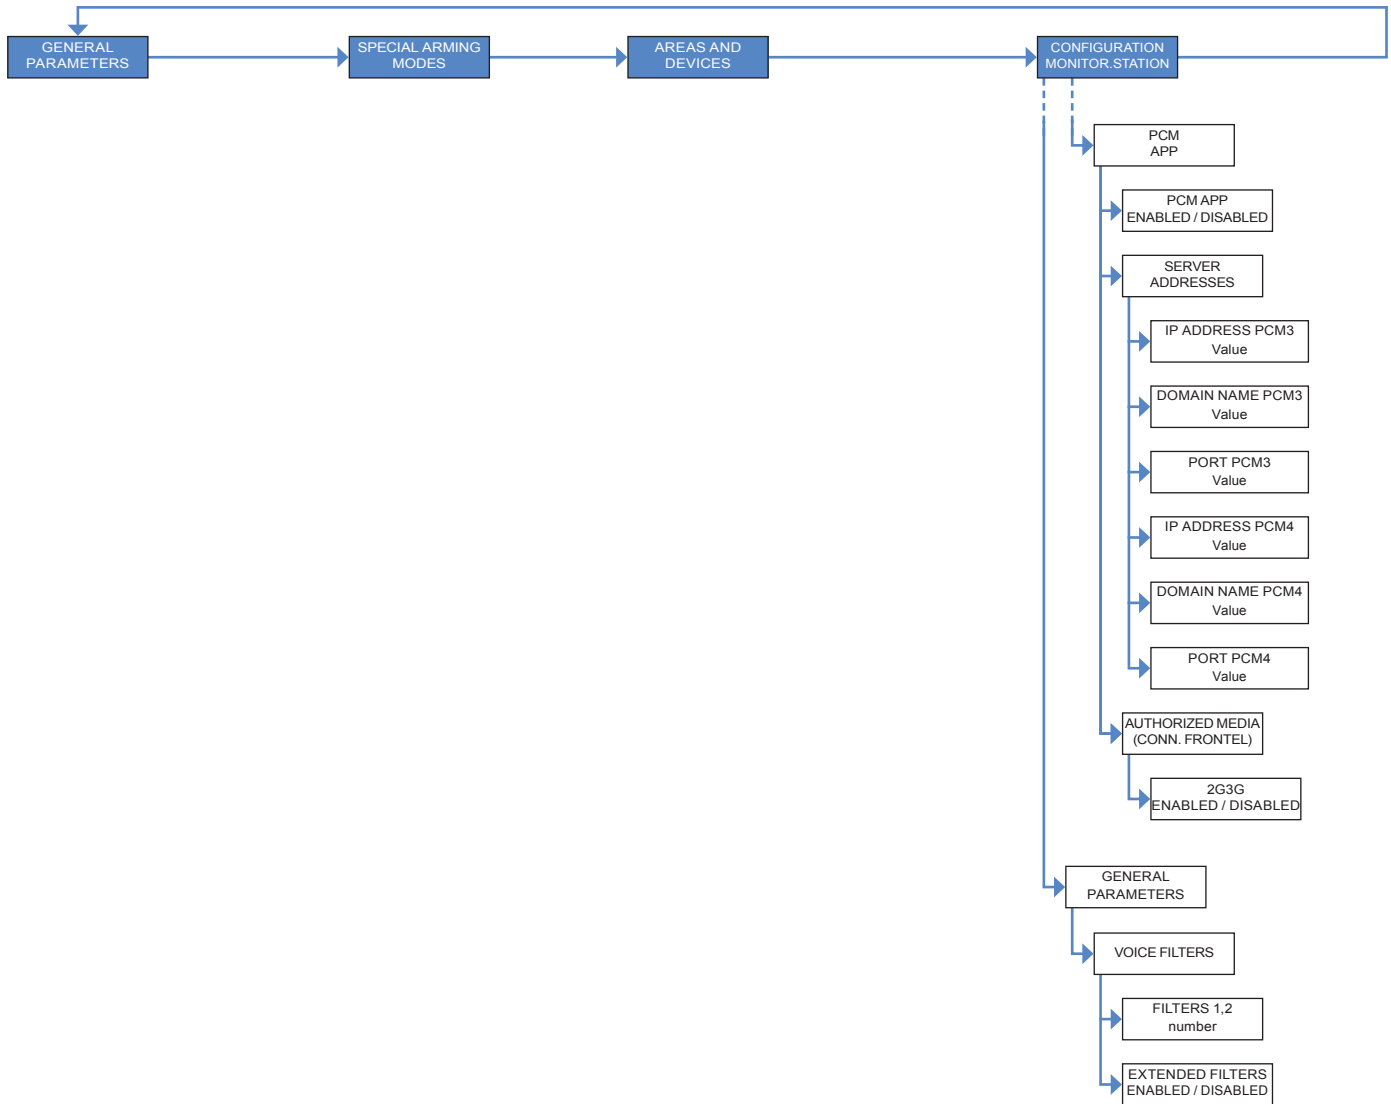

M E N U S T R U C T U R E

Doc. - Ref. 2100-XT
Last Update : December 2014
Software Version : XLP.04.04.07.XXX
Panel Version : Version F

In order to check the firmware version, enter the following code in the standby menu when the panel is DISARMED : 000000+YES