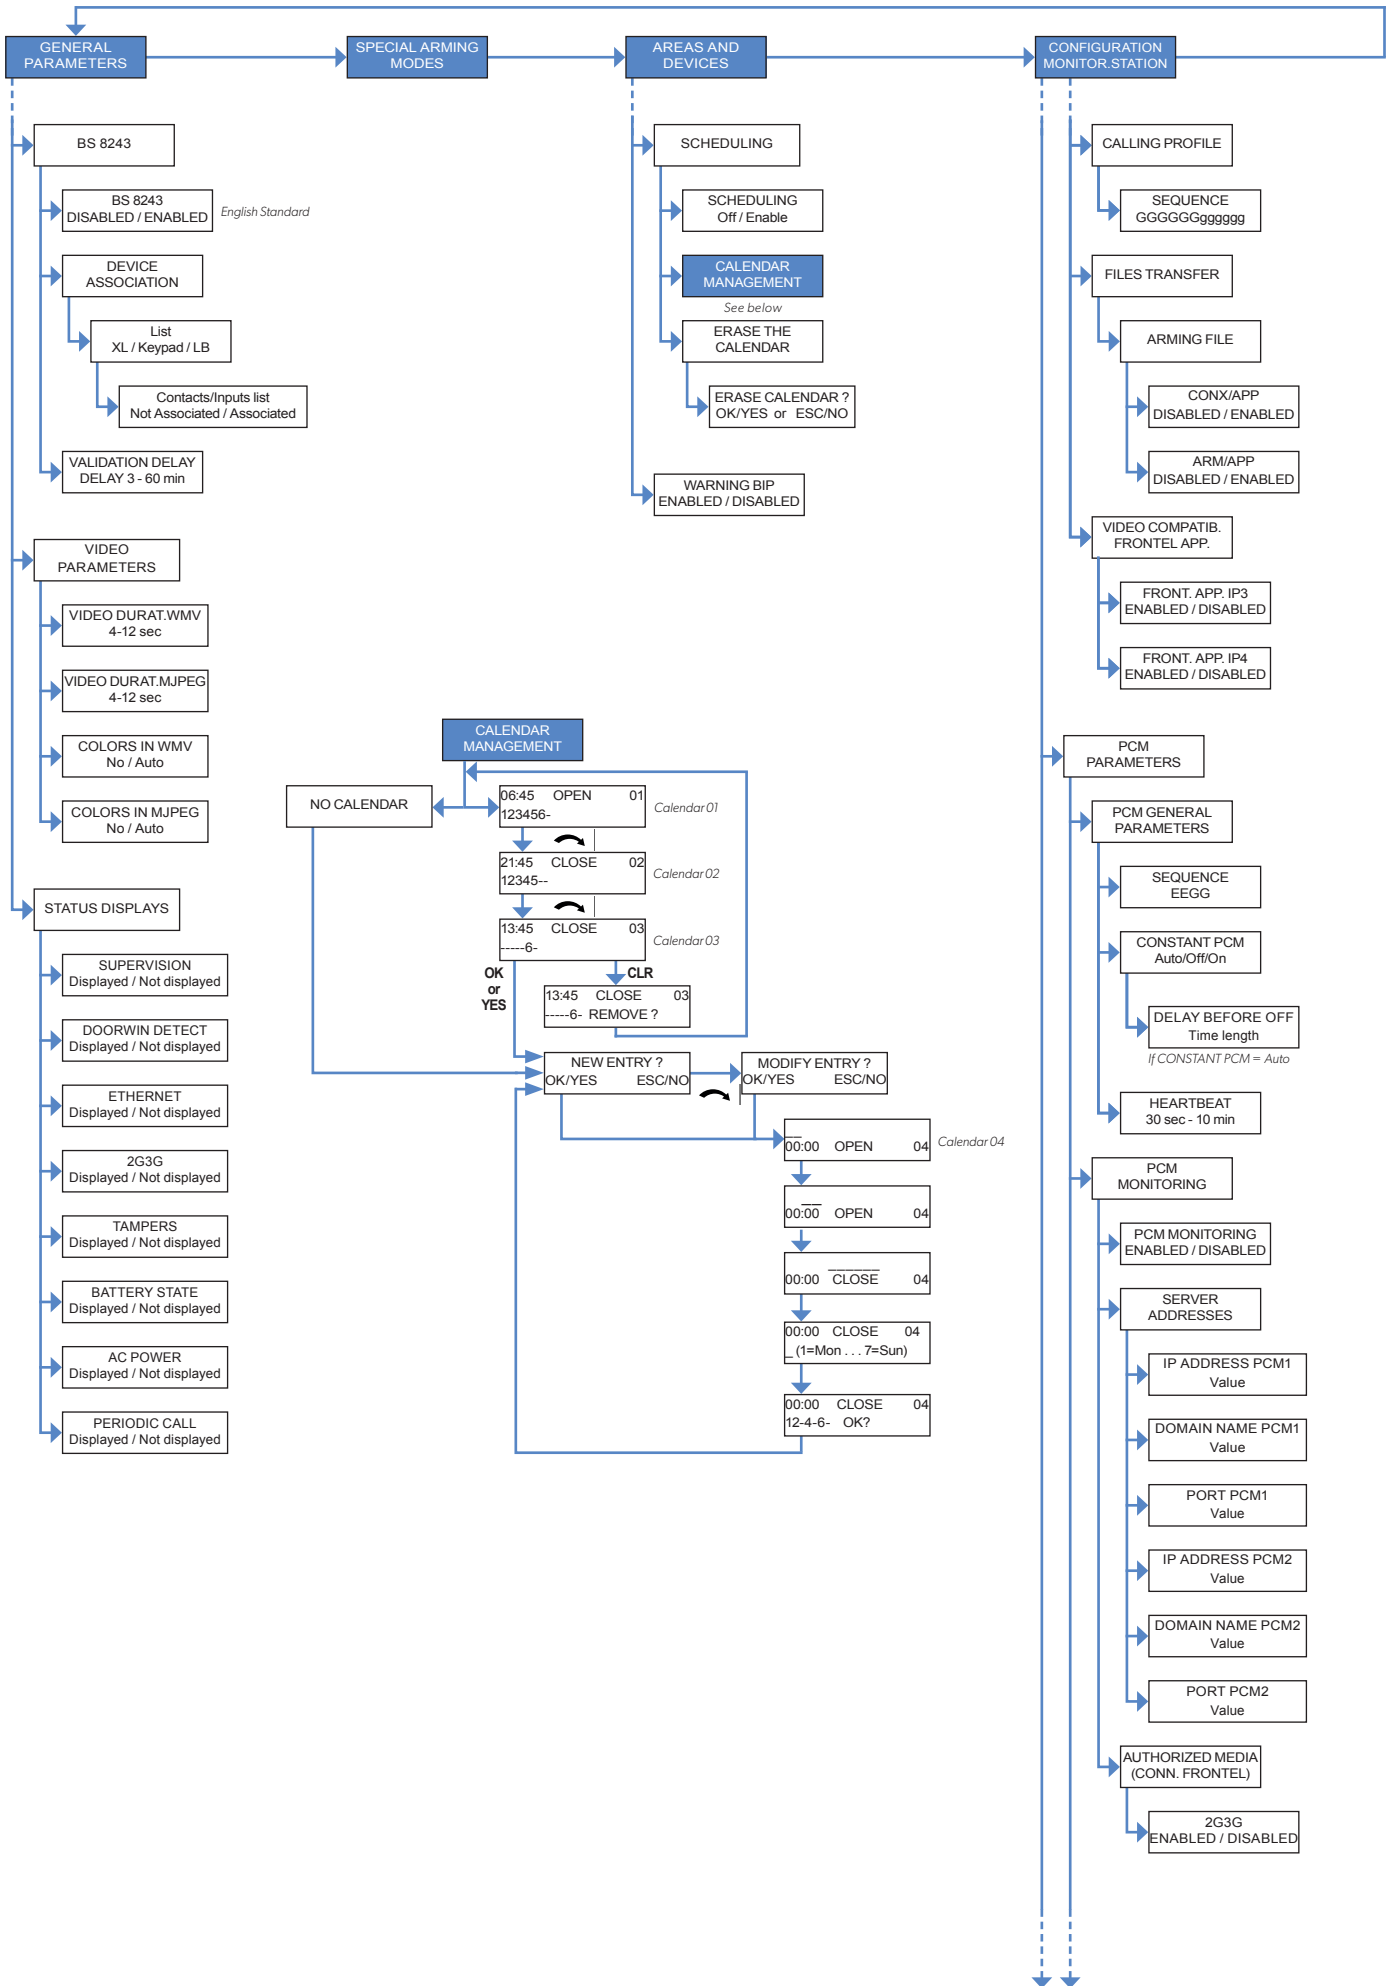

M E N U S T R U C T U R E

Doc. - Ref. 2100-XT
Last Update : December 2014
Software Version : XLP.04.04.07.XXX
Panel Version : Version F

In order to check the firmware version, enter the following code in the standby menu when the panel is DISARMED : 000000+YES