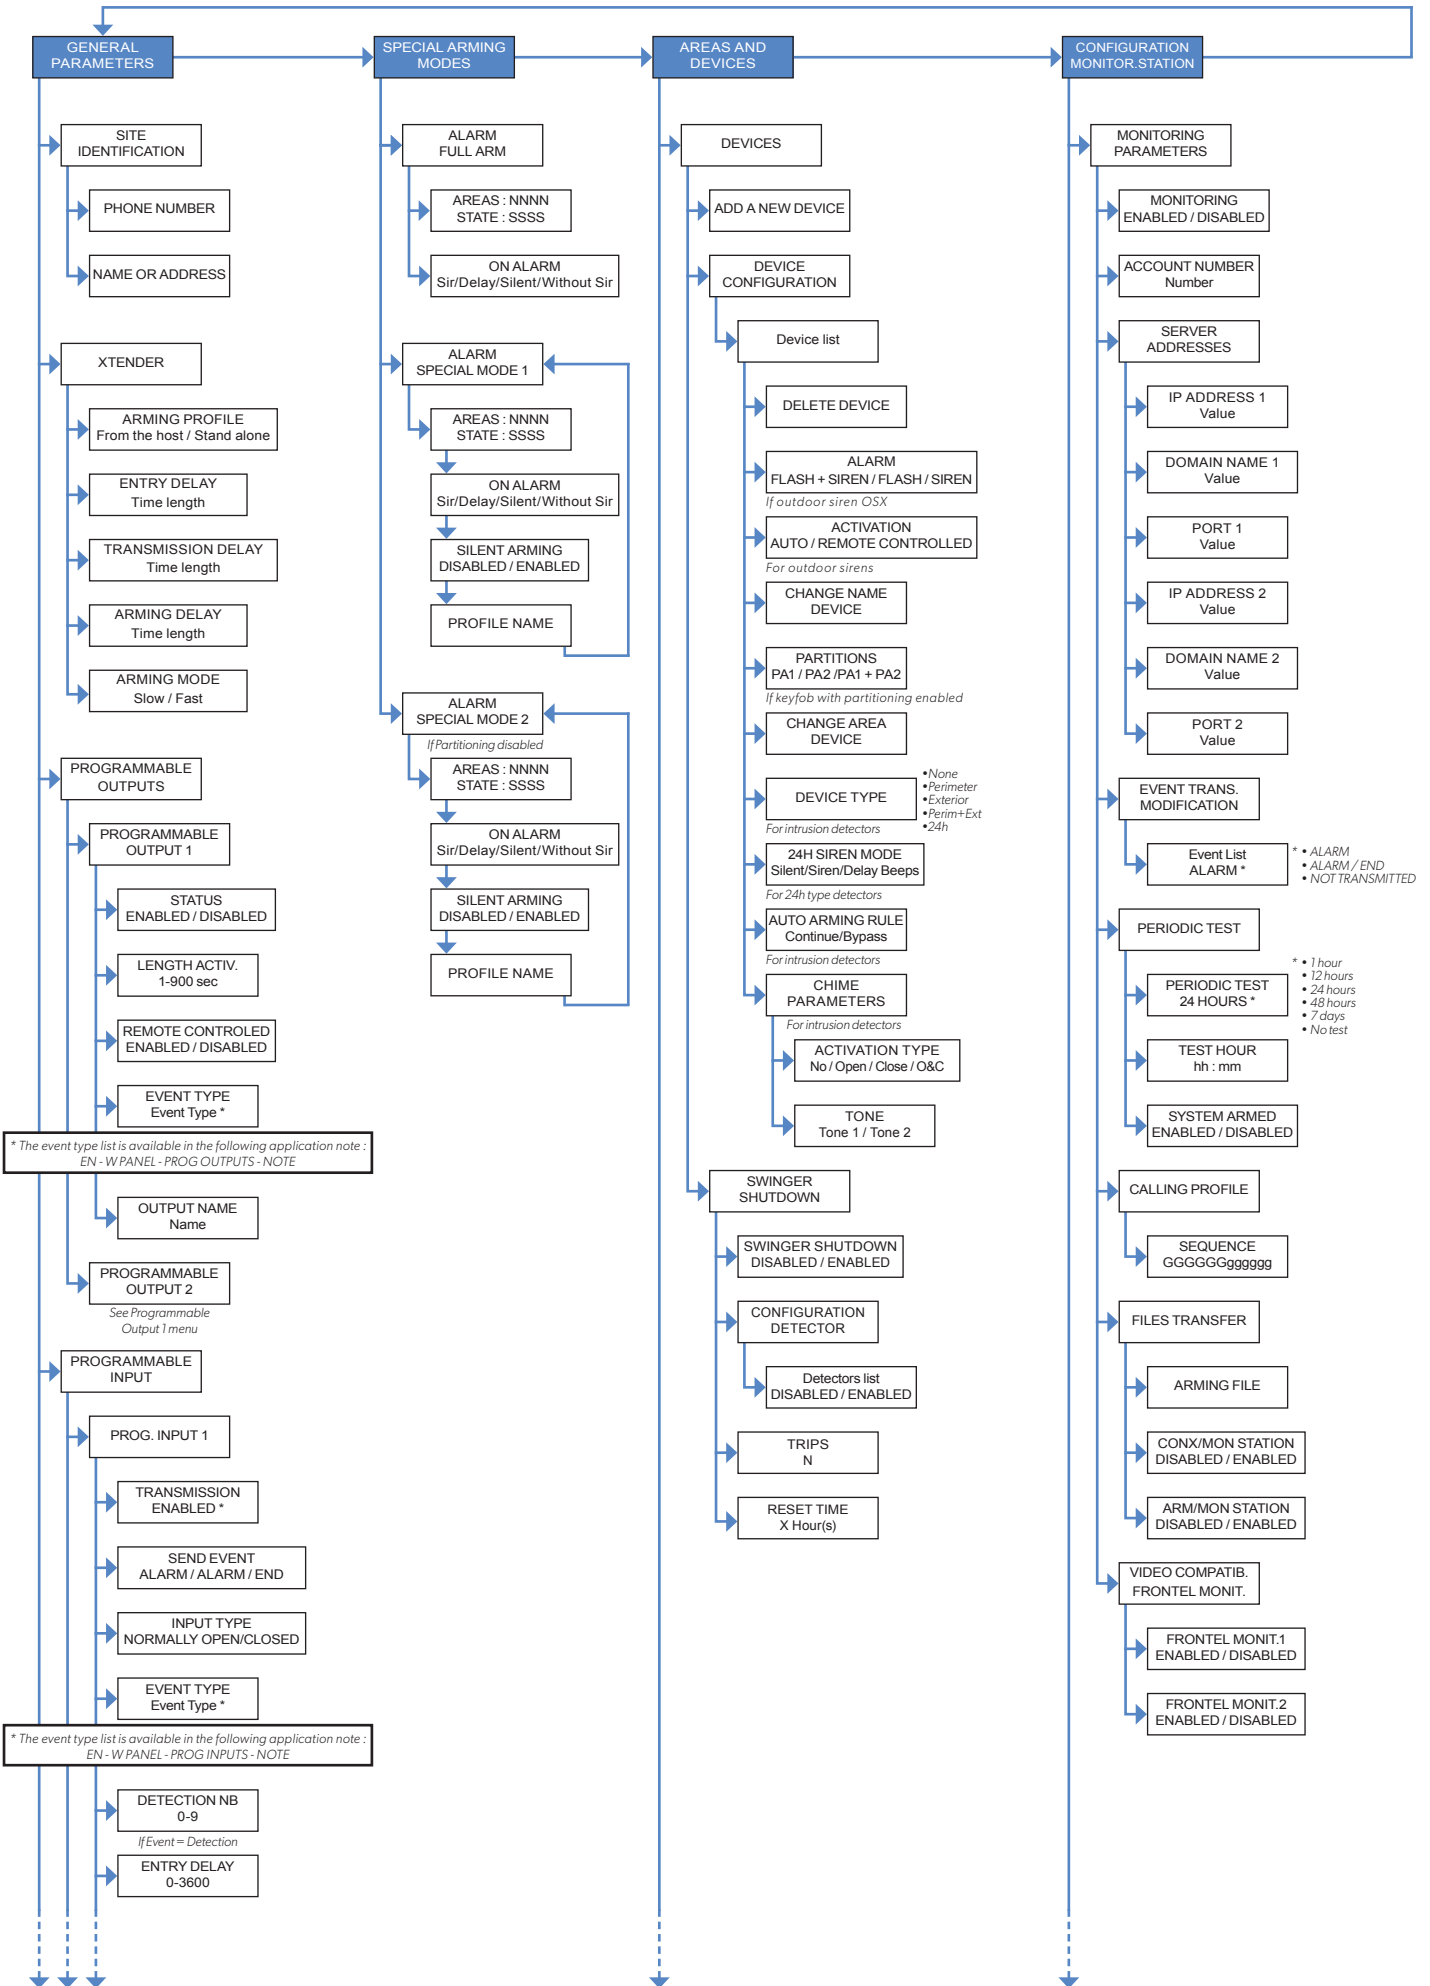

M E N U S T R U C T U R E

Doc. - Ref. 2100-XT
Last Update : December 2014
Software Version : XLP.04.04.07.XXX
Panel Version : Version F

In order to check the firmware version, enter the following code in the standby menu when the panel is DISARMED : 000000+YES