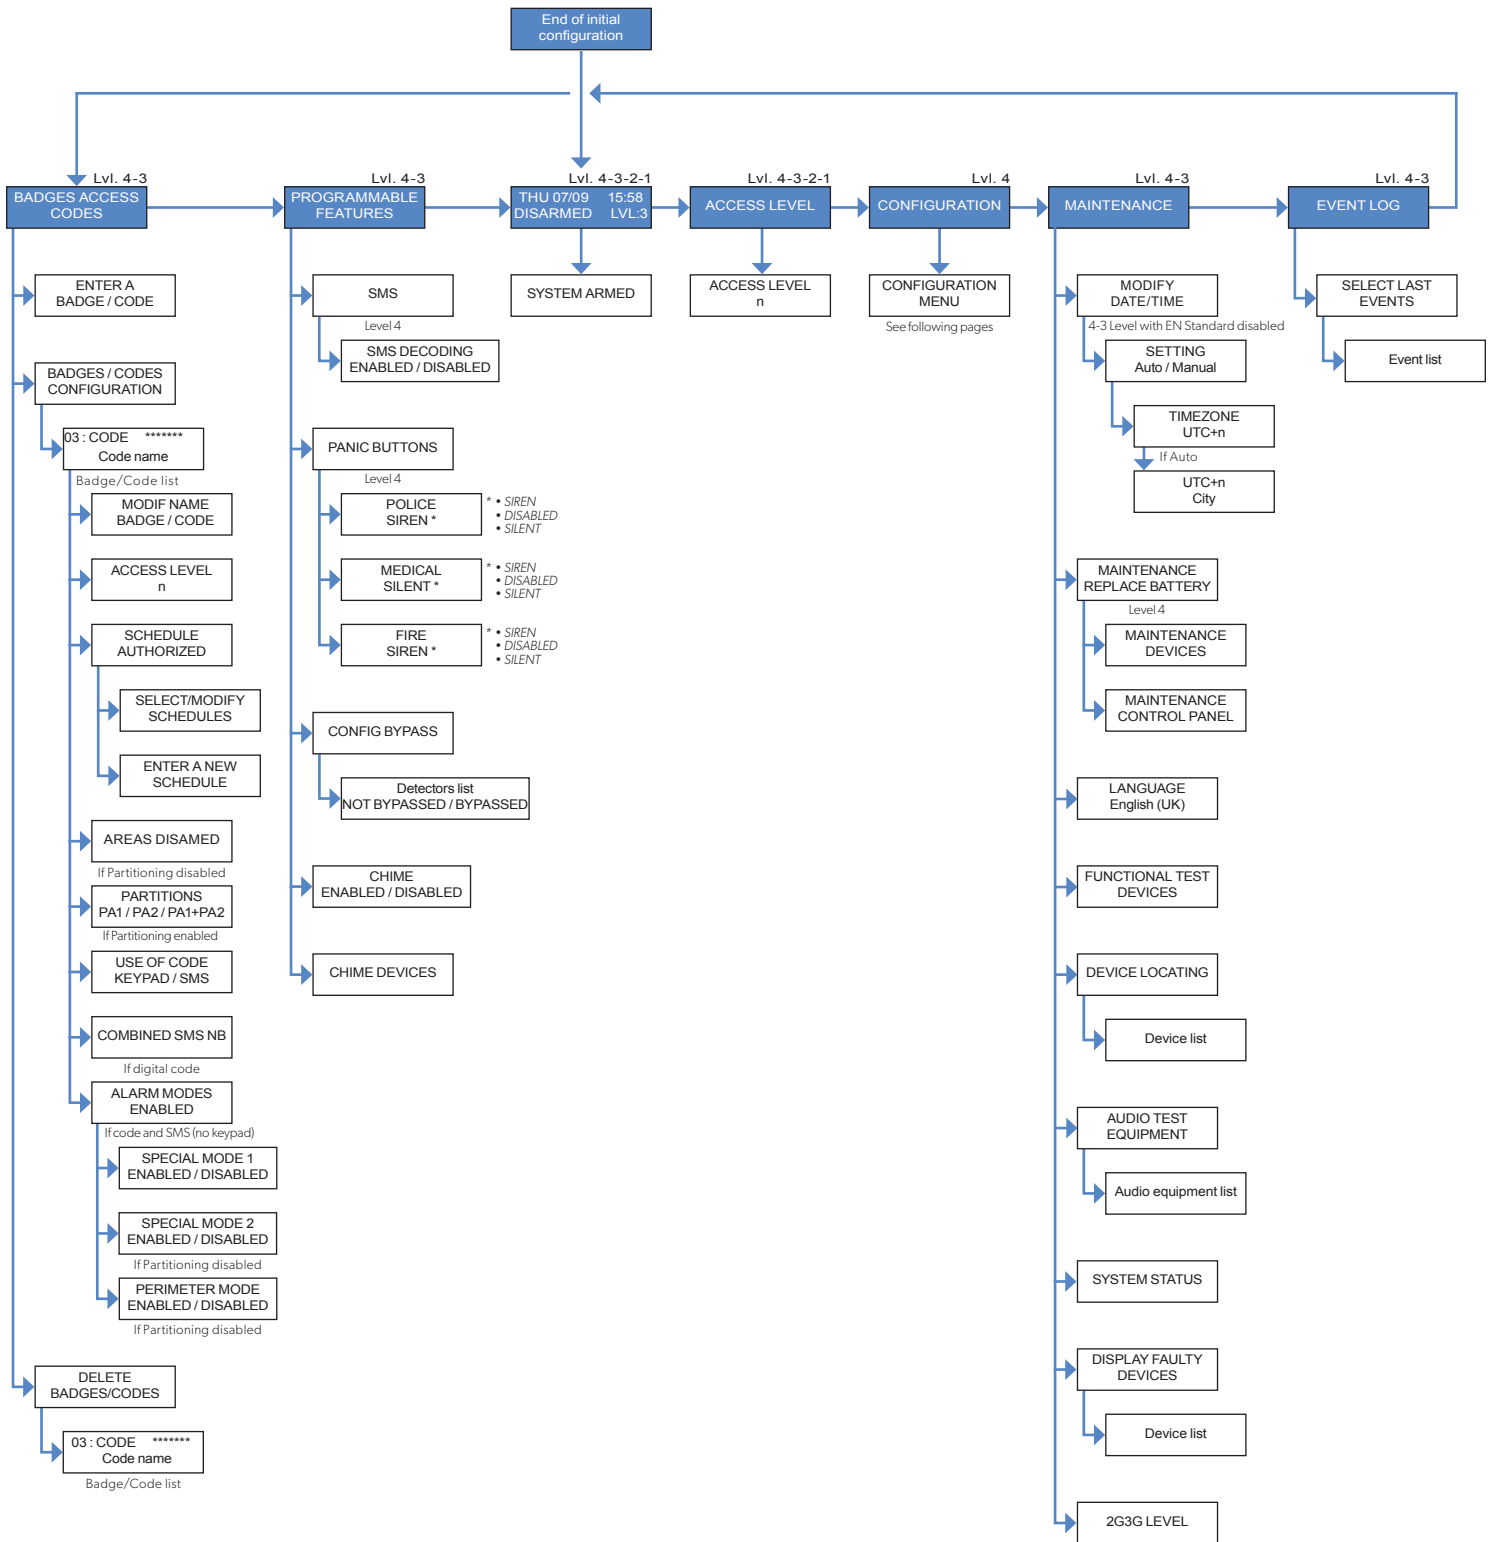

M E N U S T R U C T U R E

Doc. - Ref. 2100-XL
Last Update : December 2014
Software Version : XLP.04.04.07.XXX
Panel Version : Version F

In order to check the firmware version, enter the following code in the standby menu when the panel is DISARMED : 000000+YES