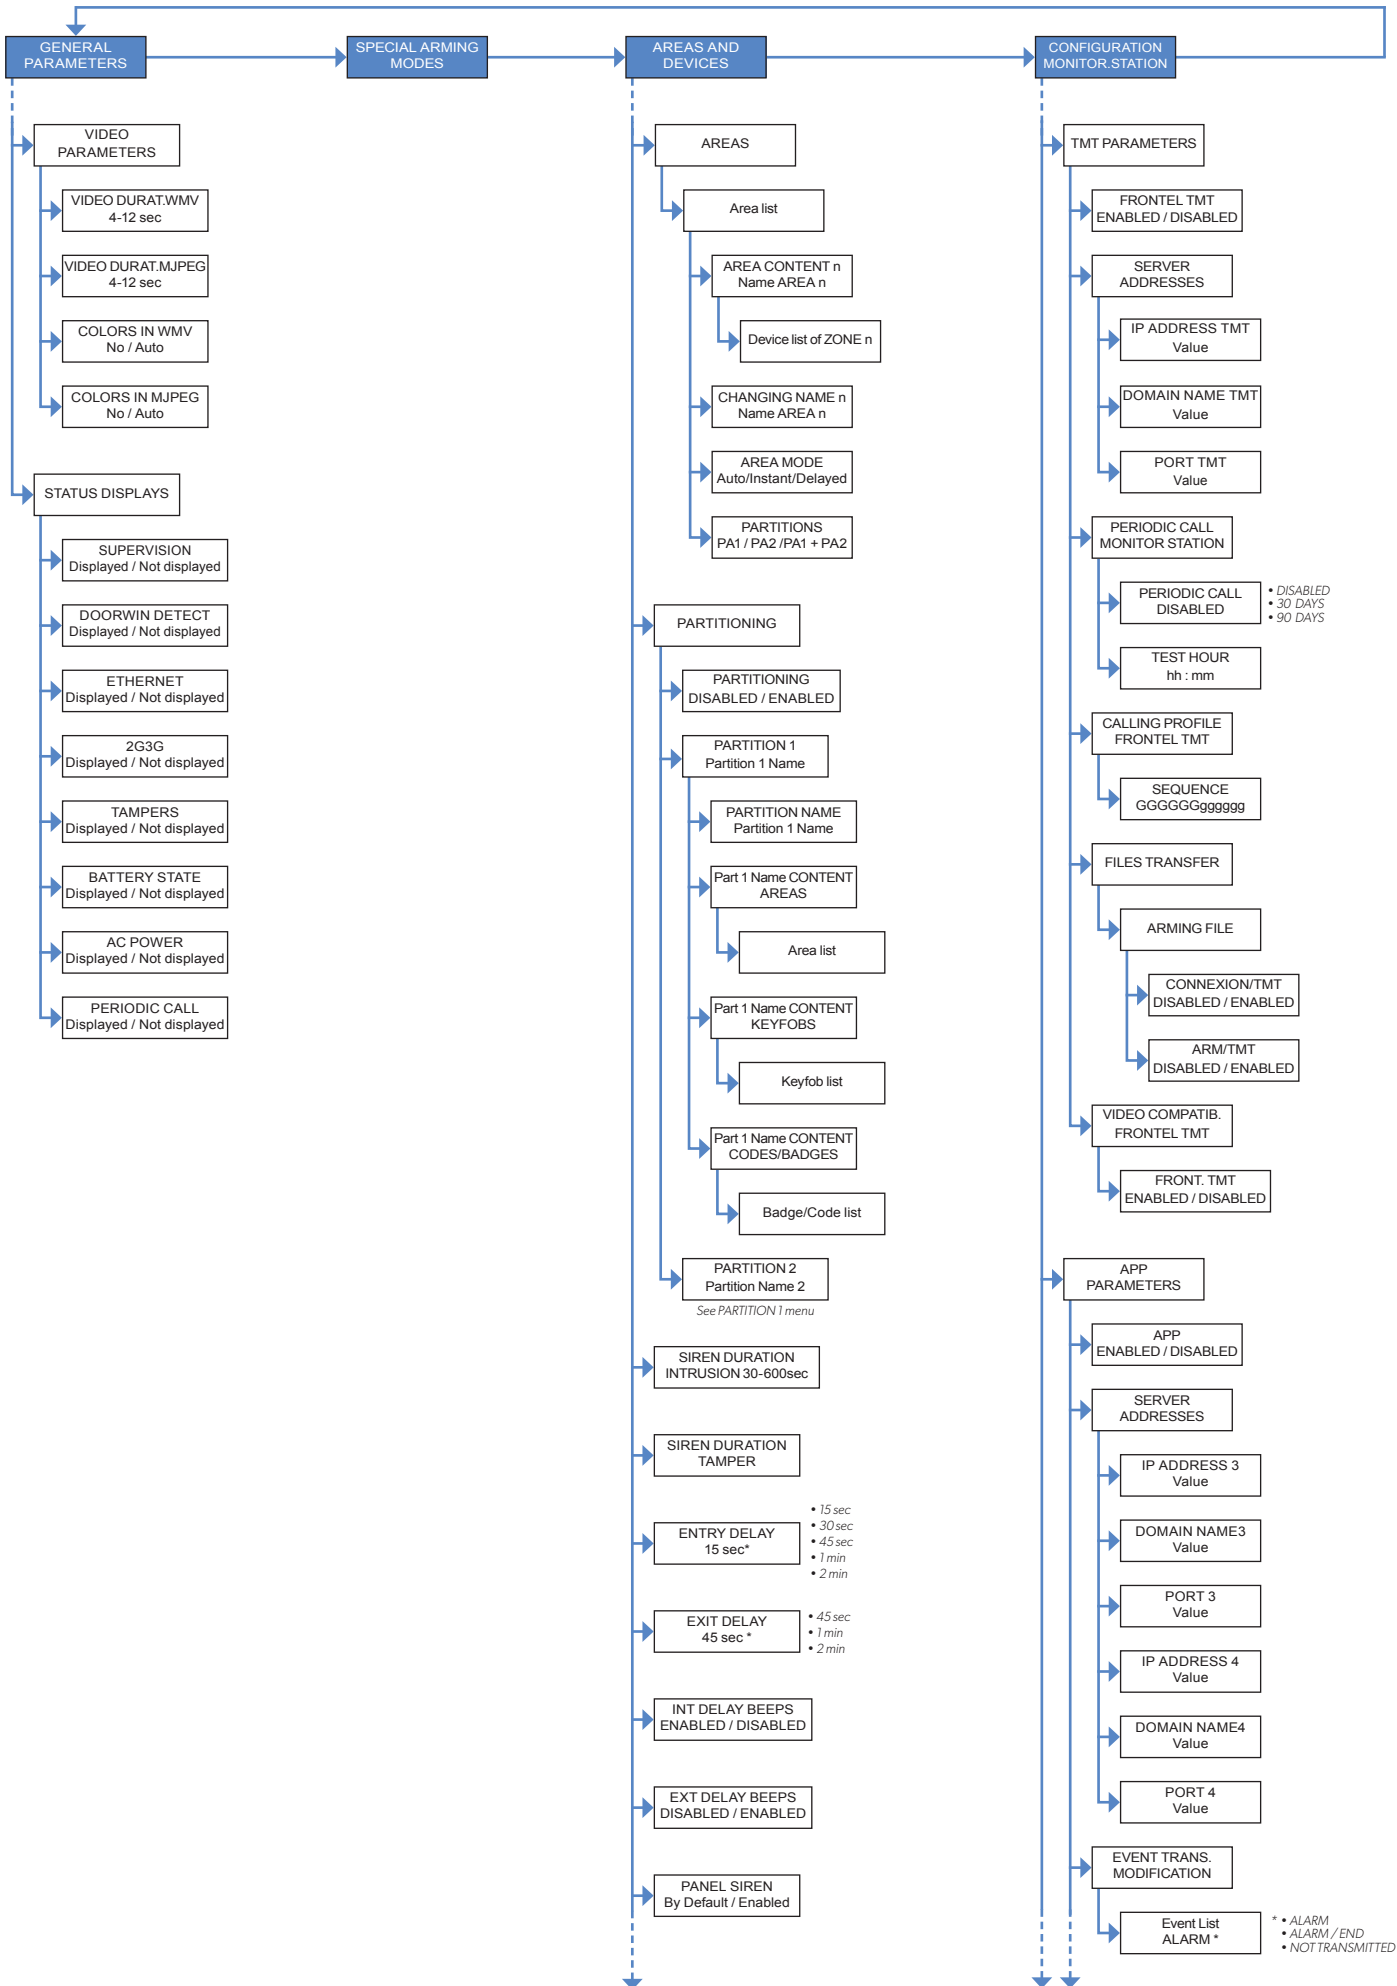

M E N U S T R U C T U R E

Doc. - Ref. 2100-XL
Last Update : December 2014
Software Version : XLP.04.04.07.XXX
Panel Version : Version F

In order to check the firmware version, enter the following code in the standby menu when the panel is DISARMED : 000000+YES