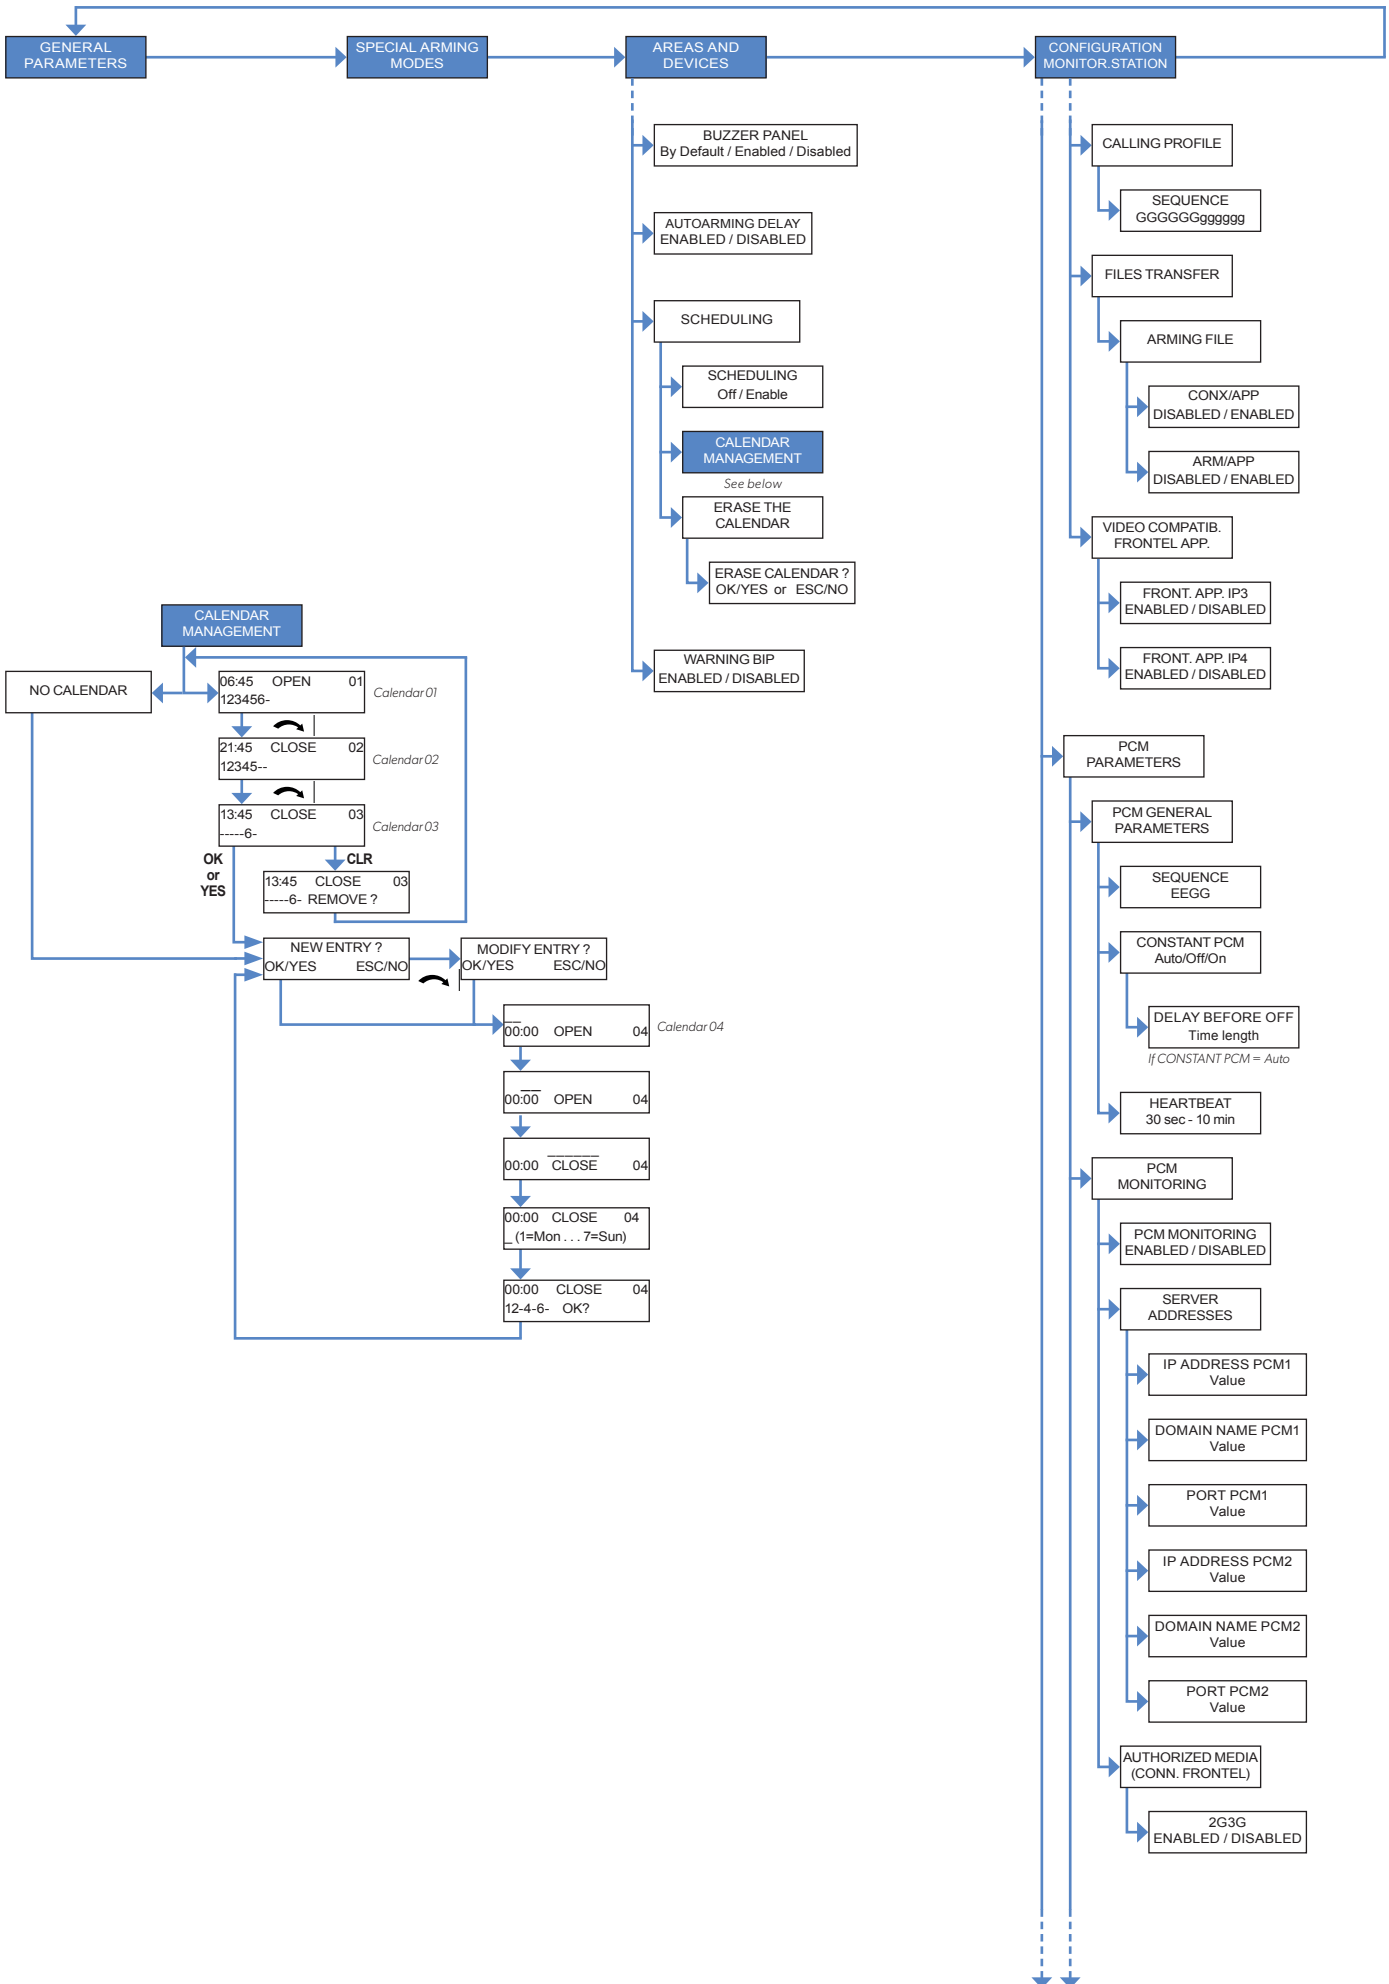

M E N U S T R U C T U R E

Doc. - Ref. 2100-XL
Last Update : December 2014
Software Version : XLP.04.04.07.XXX
Panel Version : Version F

In order to check the firmware version, enter the following code in the standby menu when the panel is DISARMED : 000000+YES