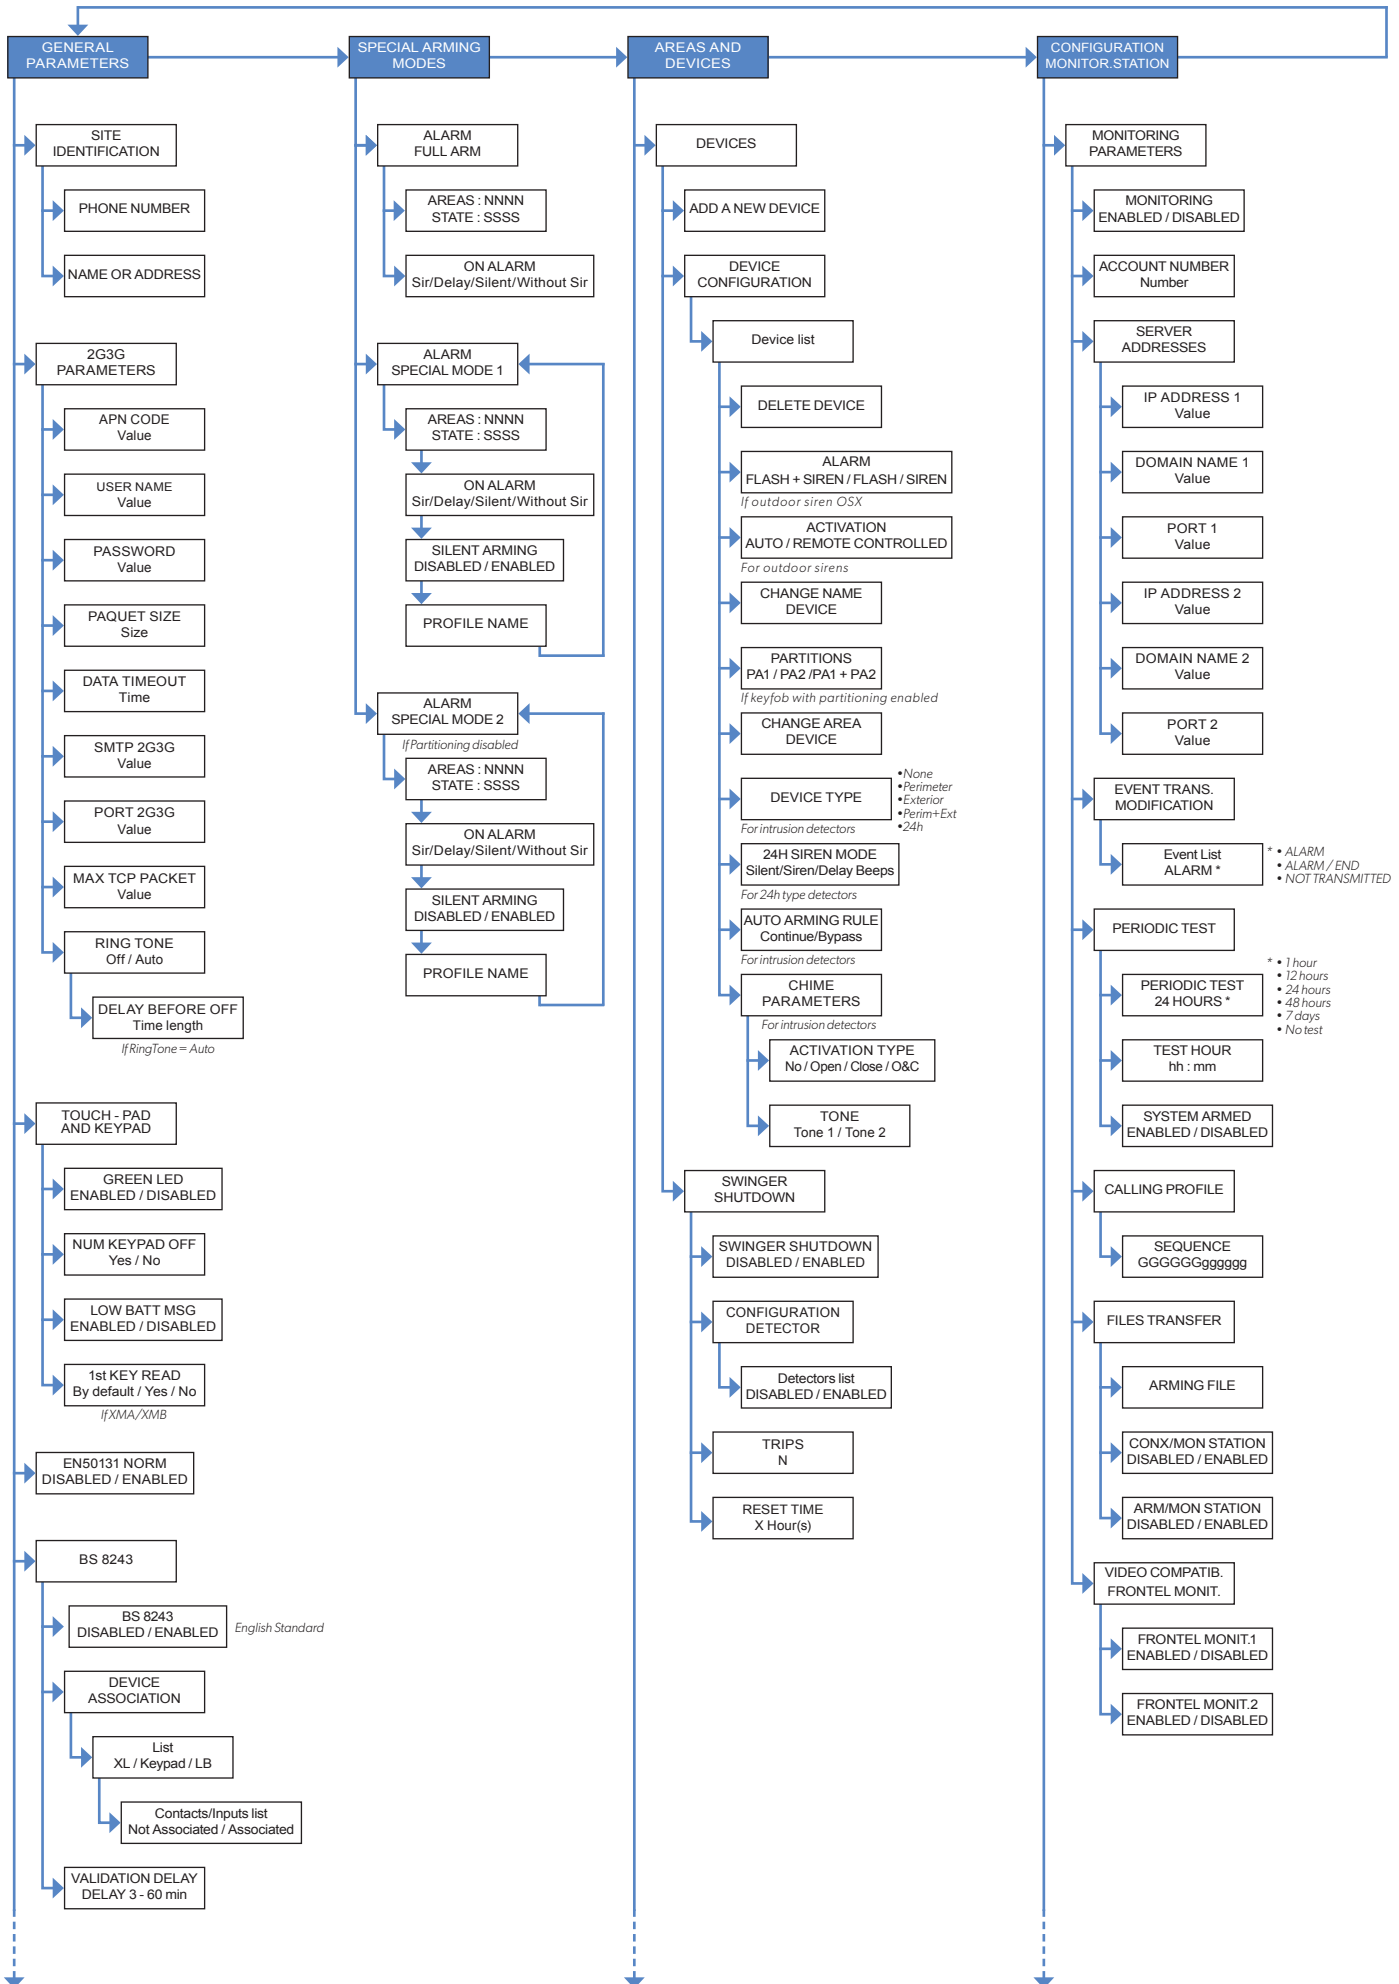

M E N U S T R U C T U R E

Doc. - Ref. 2100-XL
Last Update : December 2014
Software Version : XLP.04.04.07.XXX
Panel Version : Version F

In order to check the firmware version, enter the following code in the standby menu when the panel is DISARMED : 000000+YES