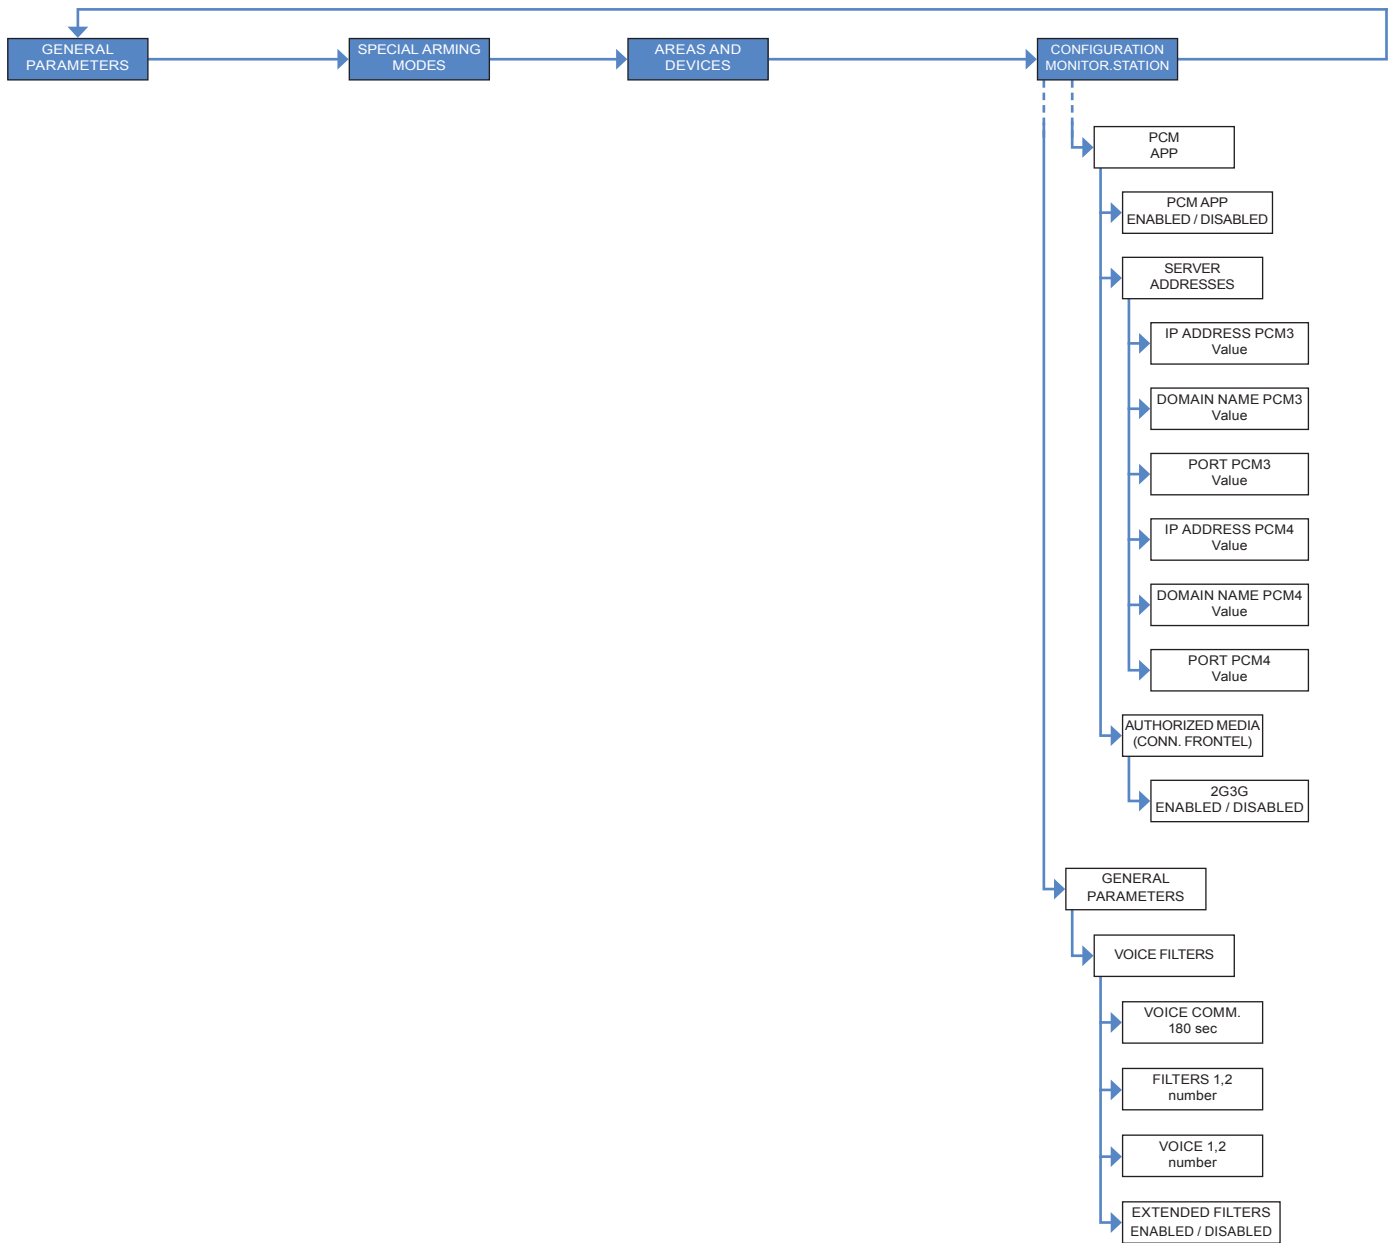

M E N U S T R U C T U R E

Doc. - Ref. 2100-XL
Last Update : December 2014
Software Version : XLP.04.04.07.XXX
Panel Version : Version F

In order to check the firmware version, enter the following code in the standby menu when the panel is DISARMED : 000000+YES